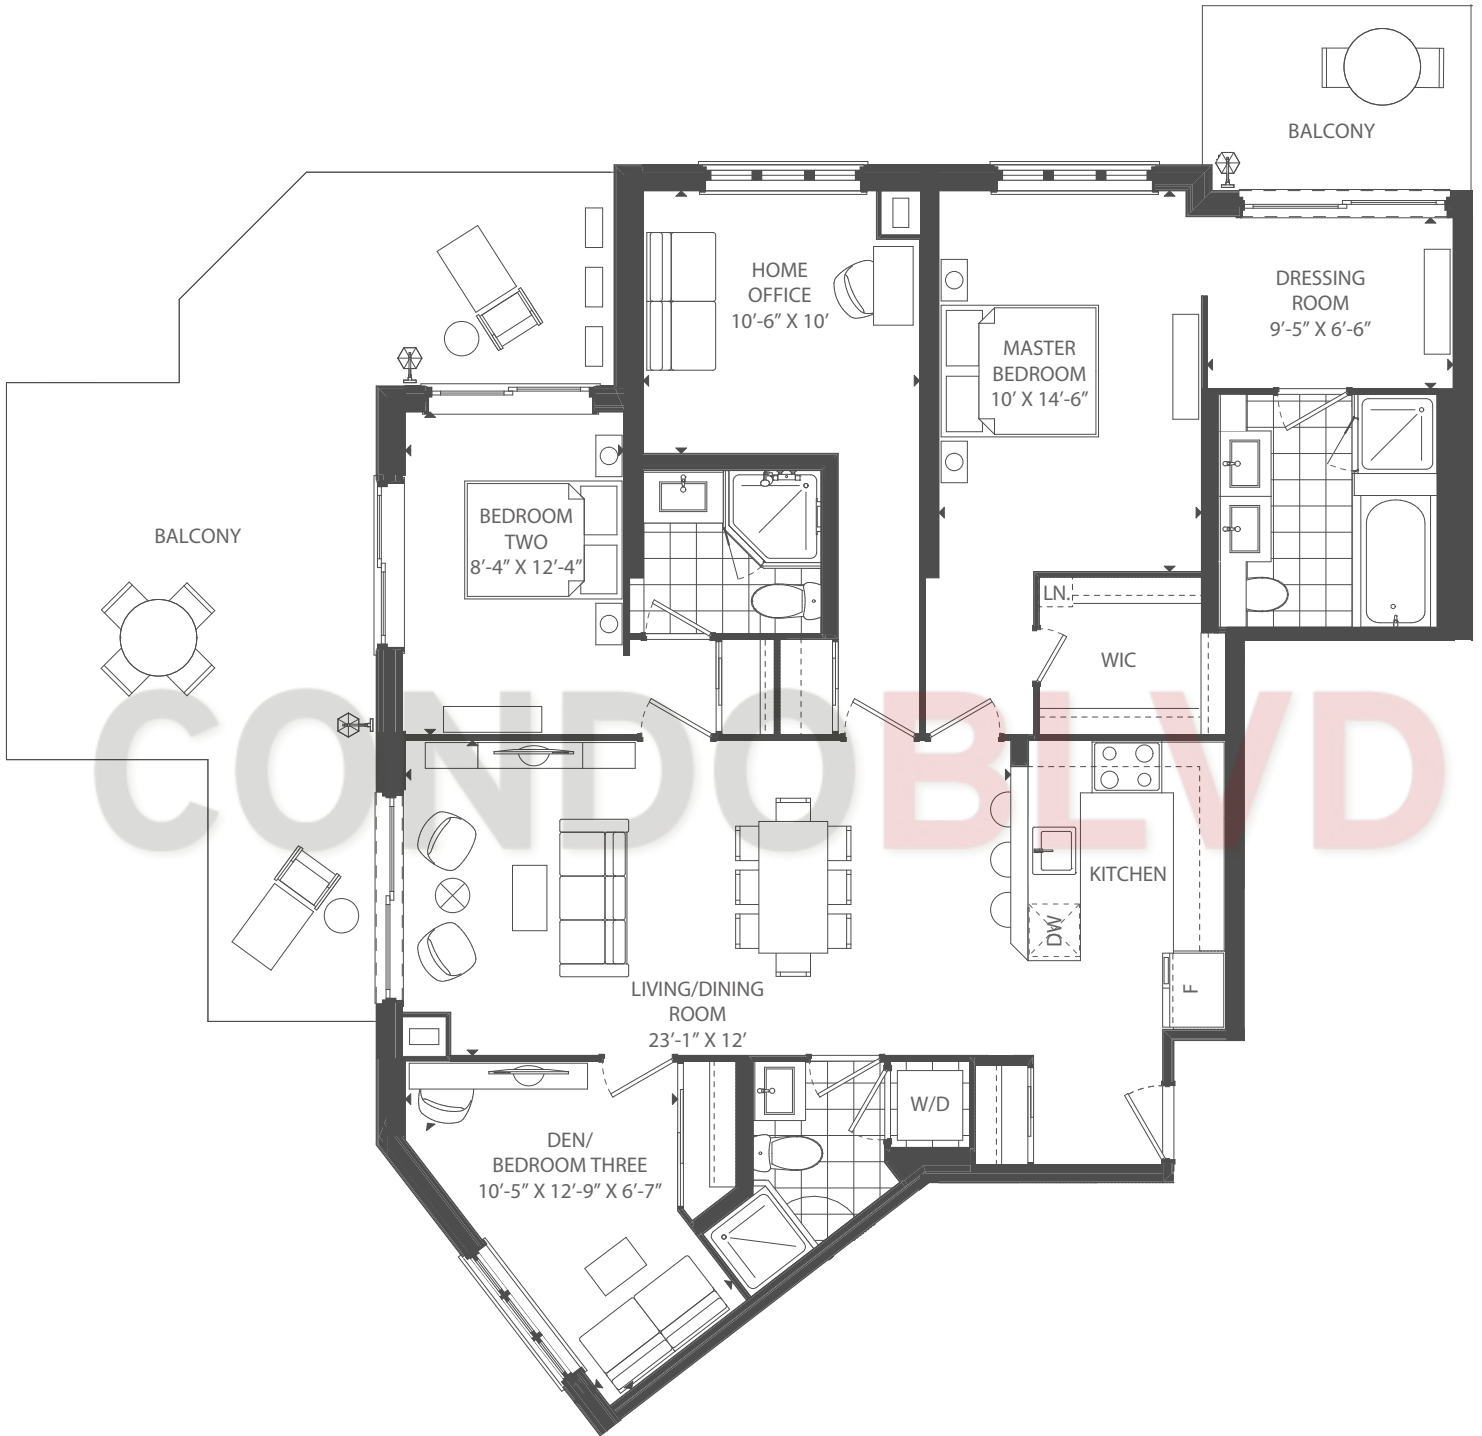

# THE BLUFFS COLLECTION

2 BEDROOM + DEN

INTERIOR SPACE 1416 SQ. FT. +  
OUTDOOR SPACE 400 SQ. FT.

TOTAL LIVING SPACE **1816**

**GUILDWOOD**

WATERVIEW RESIDENCES OVERLOOKING THE GUILD

Note: Interior and exterior plans may vary depending on floor and/or suite location. Plans may also be reversed. Please see Sales Representative for details.