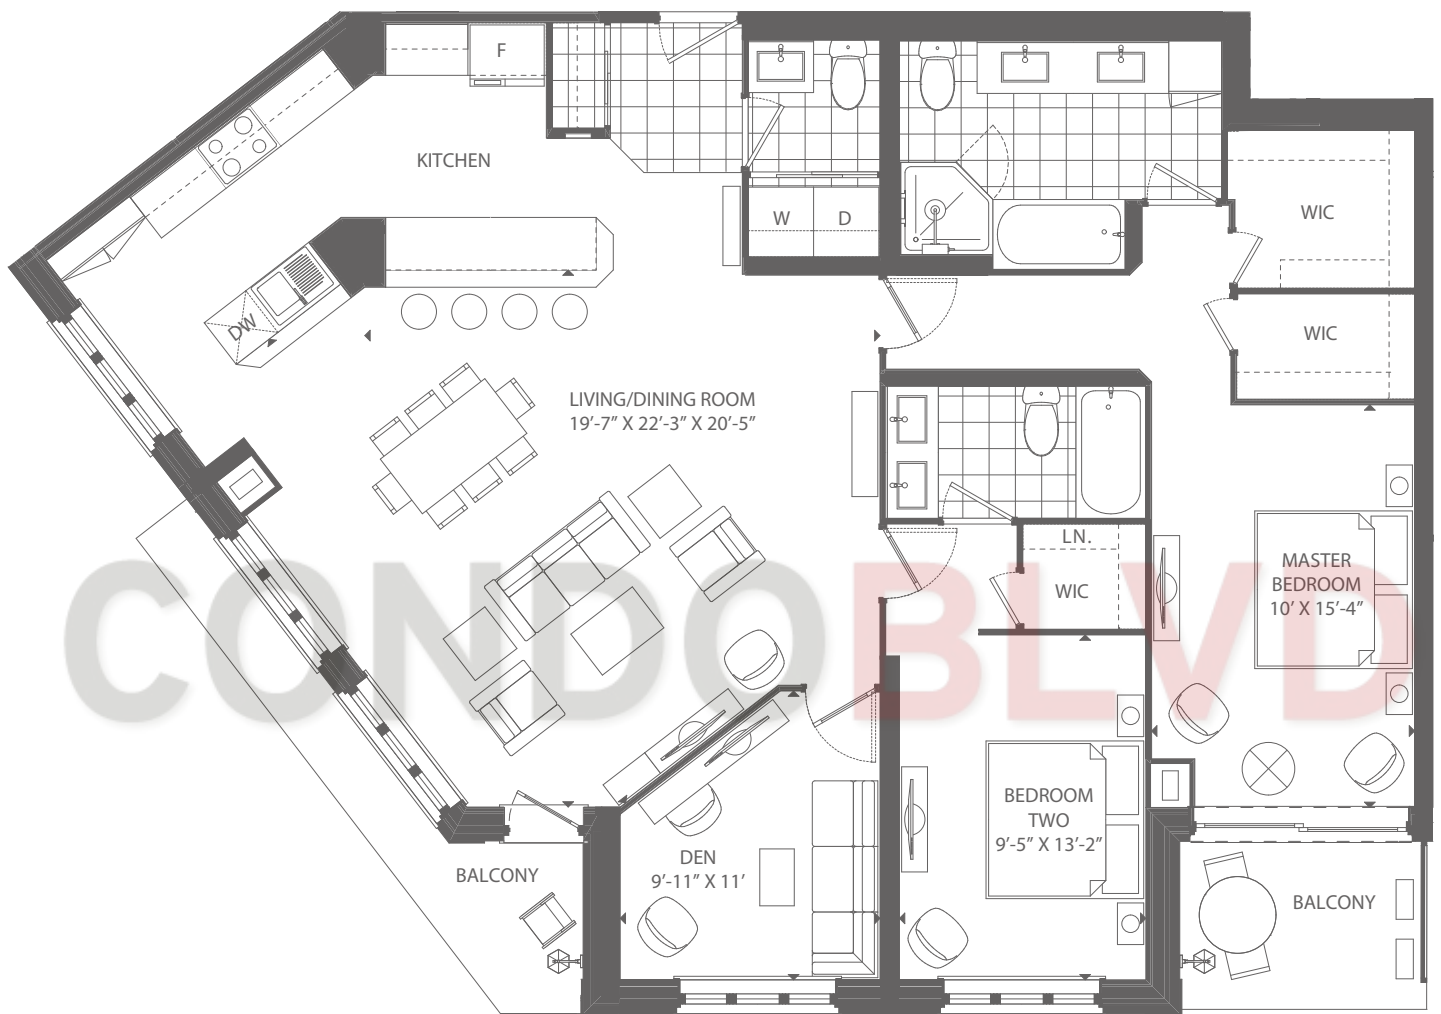

THE BLUFFS COLLECTION

2 BEDROOM + DEN

INTERIOR SPACE 1560 SQ. FT. +
OUTDOOR SPACE 150 SQ. FT.

TOTAL LIVING SPACE
1710

GUILDWOOD
WATERVIEW RESIDENCES OVERLOOKING THE GUILD

Note: Interior and exterior plans may vary depending on floor and/or suite location. Plans may also be reversed. Please see Sales Representative for details.