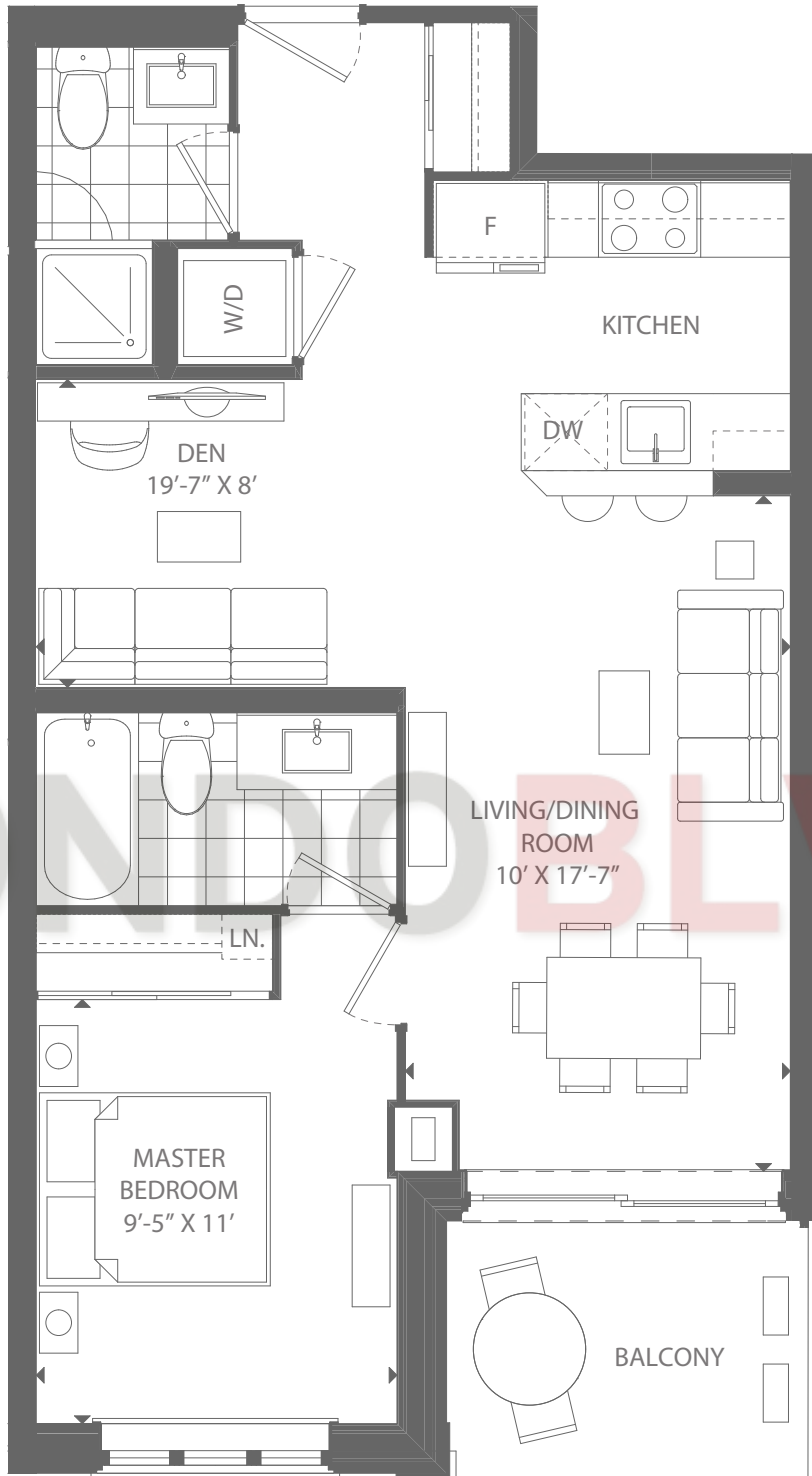

THE GUILD COLLECTION

1 BEDROOM + DEN

INTERIOR SPACE 683 SQ. FT. +
OUTDOOR SPACE 60 SQ. FT.

TOTAL LIVING SPACE
743

GUILDWOOD
WATERVIEW RESIDENCES OVERLOOKING THE GUILD

Note: Interior and exterior plans may vary depending on floor and/or suite location. Plans may also be reversed. Please see Sales Representative for details.