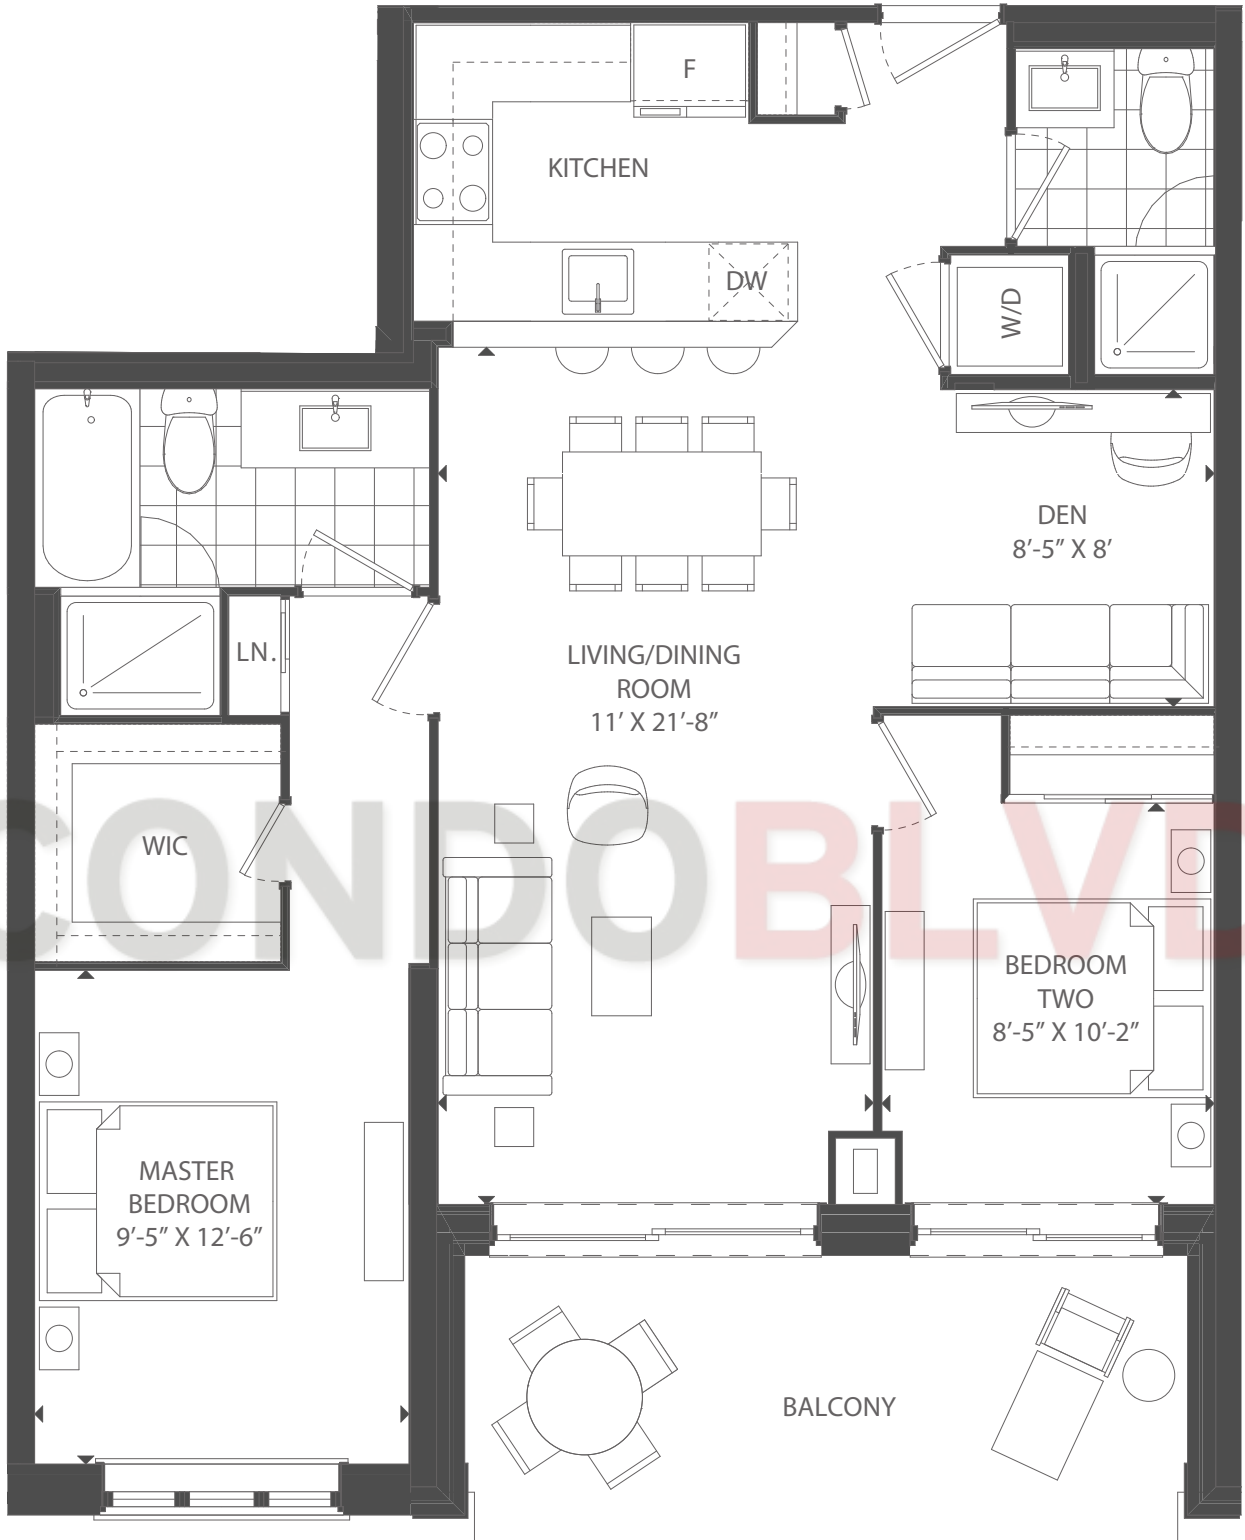

THE BLUFFS COLLECTION

2 BEDROOM + DEN

INTERIOR SPACE 958 SQ. FT. +
OUTDOOR SPACE 120 SQ. FT.

TOTAL LIVING SPACE **1078**

GUILDWOOD

WATERVIEW RESIDENCES OVERLOOKING THE GUILD

Note: Interior and exterior plans may vary depending on floor and/or suite location. Plans may also be reversed. Please see Sales Representative for details.