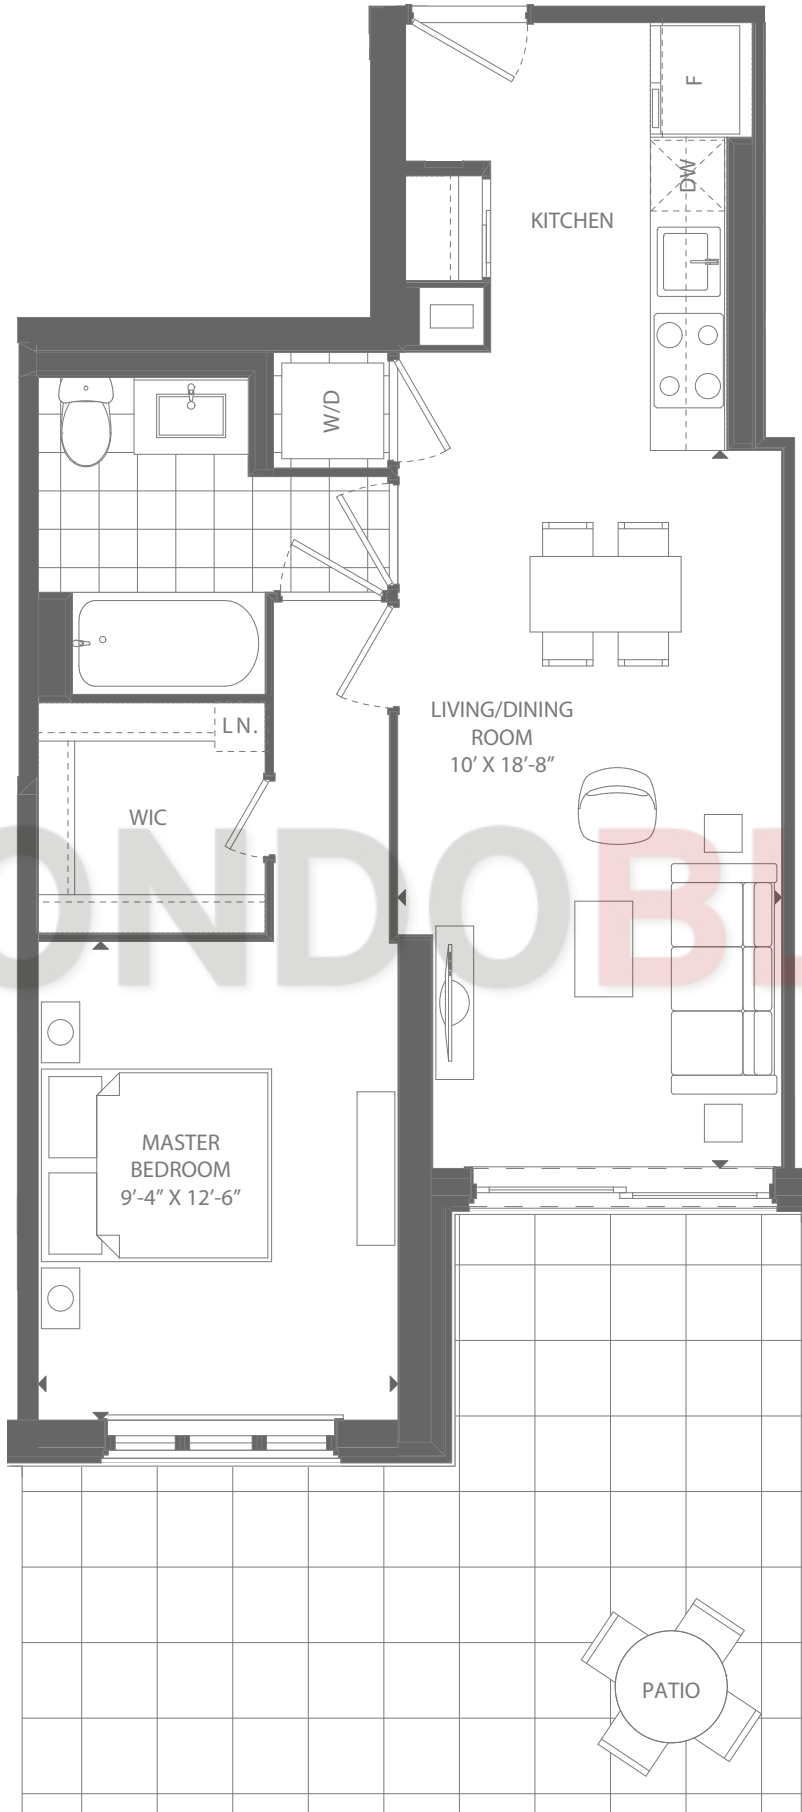

THE BEACH COLLECTION

1 BEDROOM

INTERIOR SPACE 605 SQ. FT. +
OUTDOOR SPACE 244 SQ. FT.

TOTAL LIVING SPACE **849**

GUILDWOOD

WATERVIEW RESIDENCES OVERLOOKING THE GUILD

Note: Interior and exterior plans may vary depending on floor and/or suite location. Plans may also be reversed. Please see Sales Representative for details.