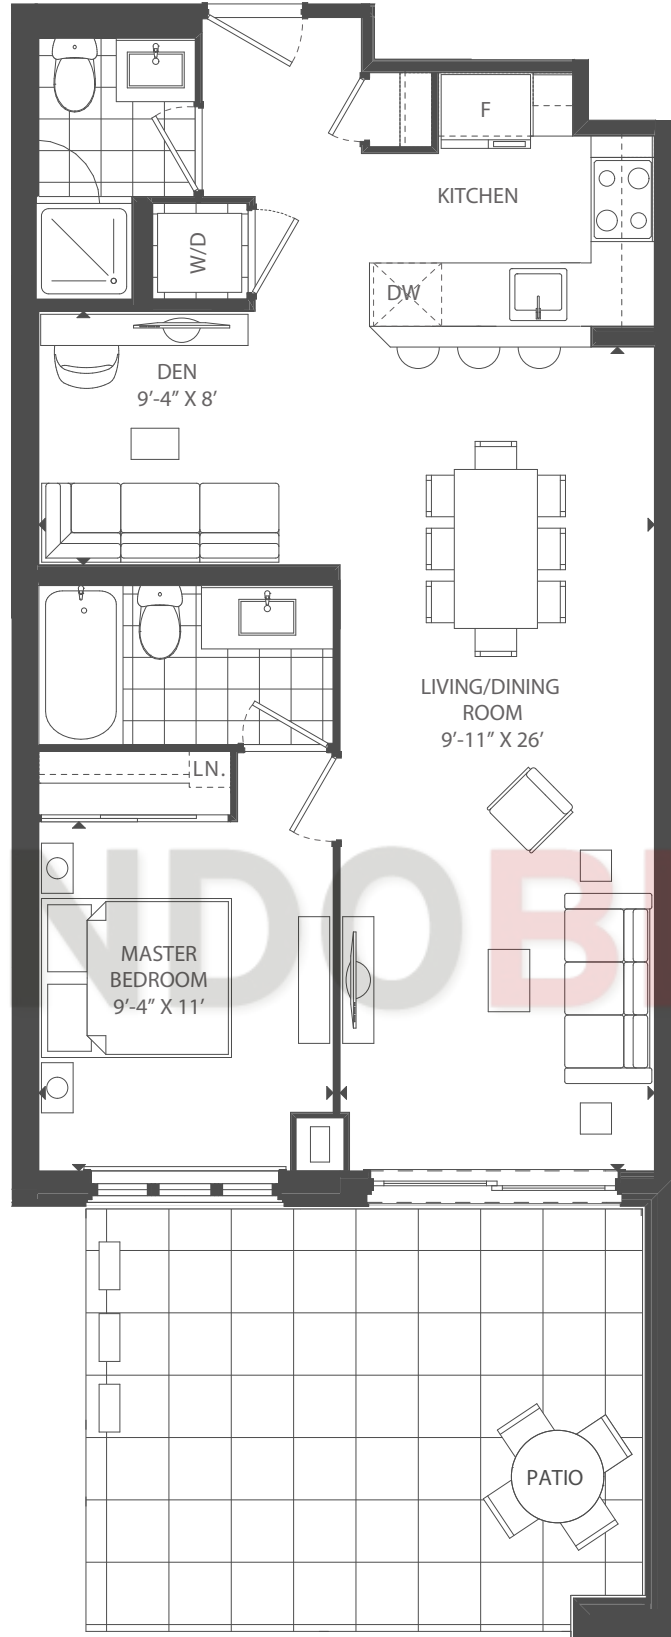

THE GUILD COLLECTION

1 BEDROOM + DEN

INTERIOR SPACE 755 SQ. FT. +
OUTDOOR SPACE 231 SQ. FT.

TOTAL LIVING SPACE **986**

GUILDWOOD
WATERVIEW RESIDENCES OVERLOOKING THE GUILD

Note: Interior and exterior plans may vary depending on floor and/or suite location. Plans may also be reversed. Please see Sales Representative for details.