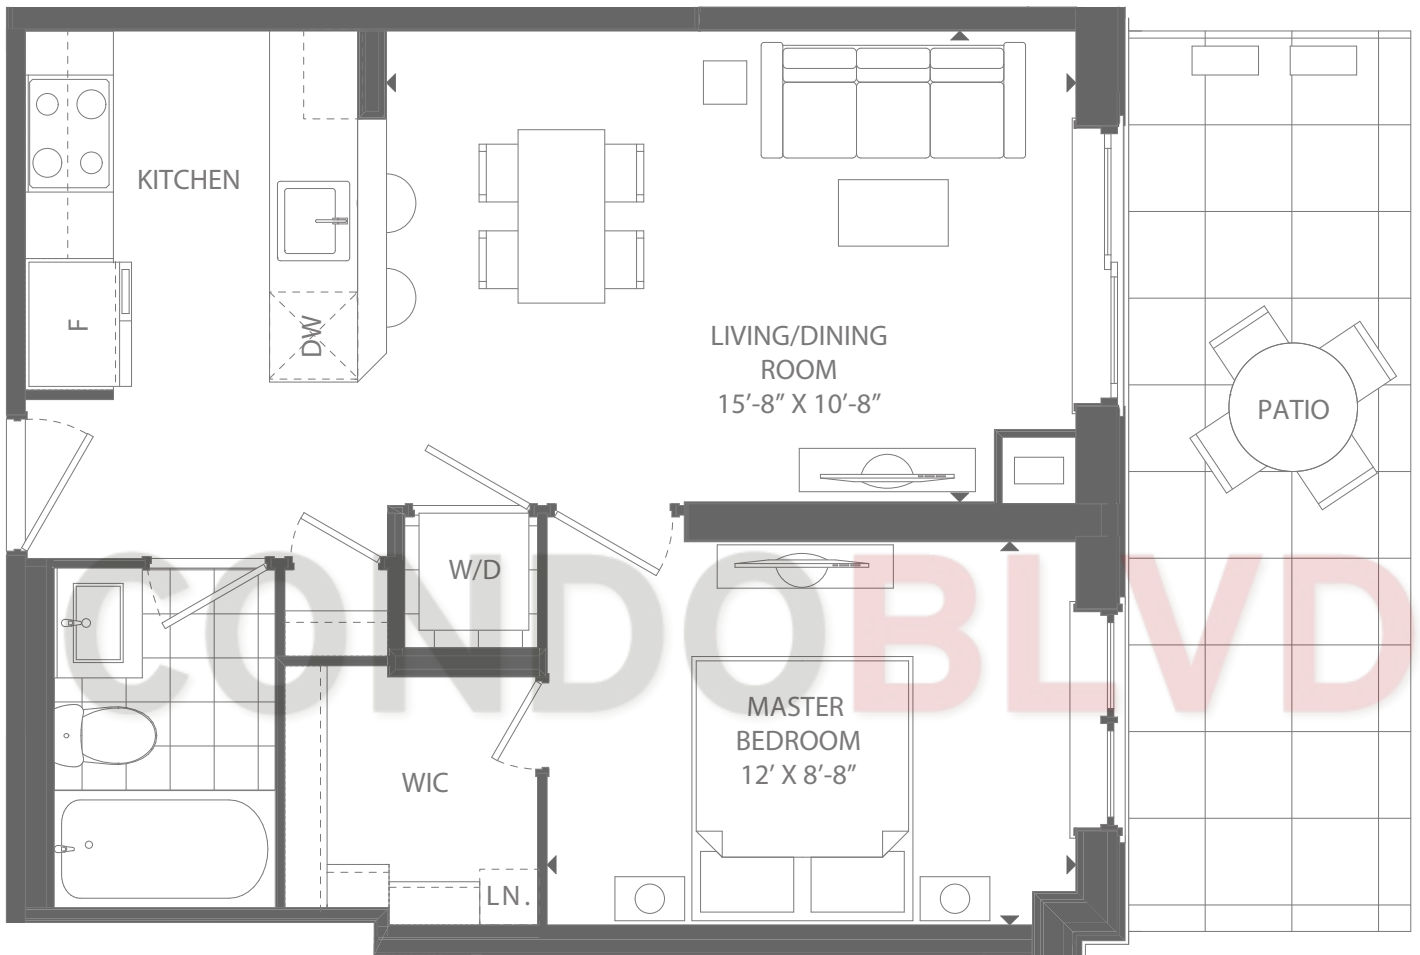

## 1 BEDROOM

INTERIOR SPACE 533 SQ. FT. +  
OUTDOOR SPACE 130 SQ. FT.

TOTAL LIVING SPACE **663**

**GUILDWOOD**

WATERVIEW RESIDENCES OVERLOOKING THE GUILD

Note: Interior and exterior plans may vary depending on floor and/or suite location. Plans may also be reversed. Please see Sales Representative for details.