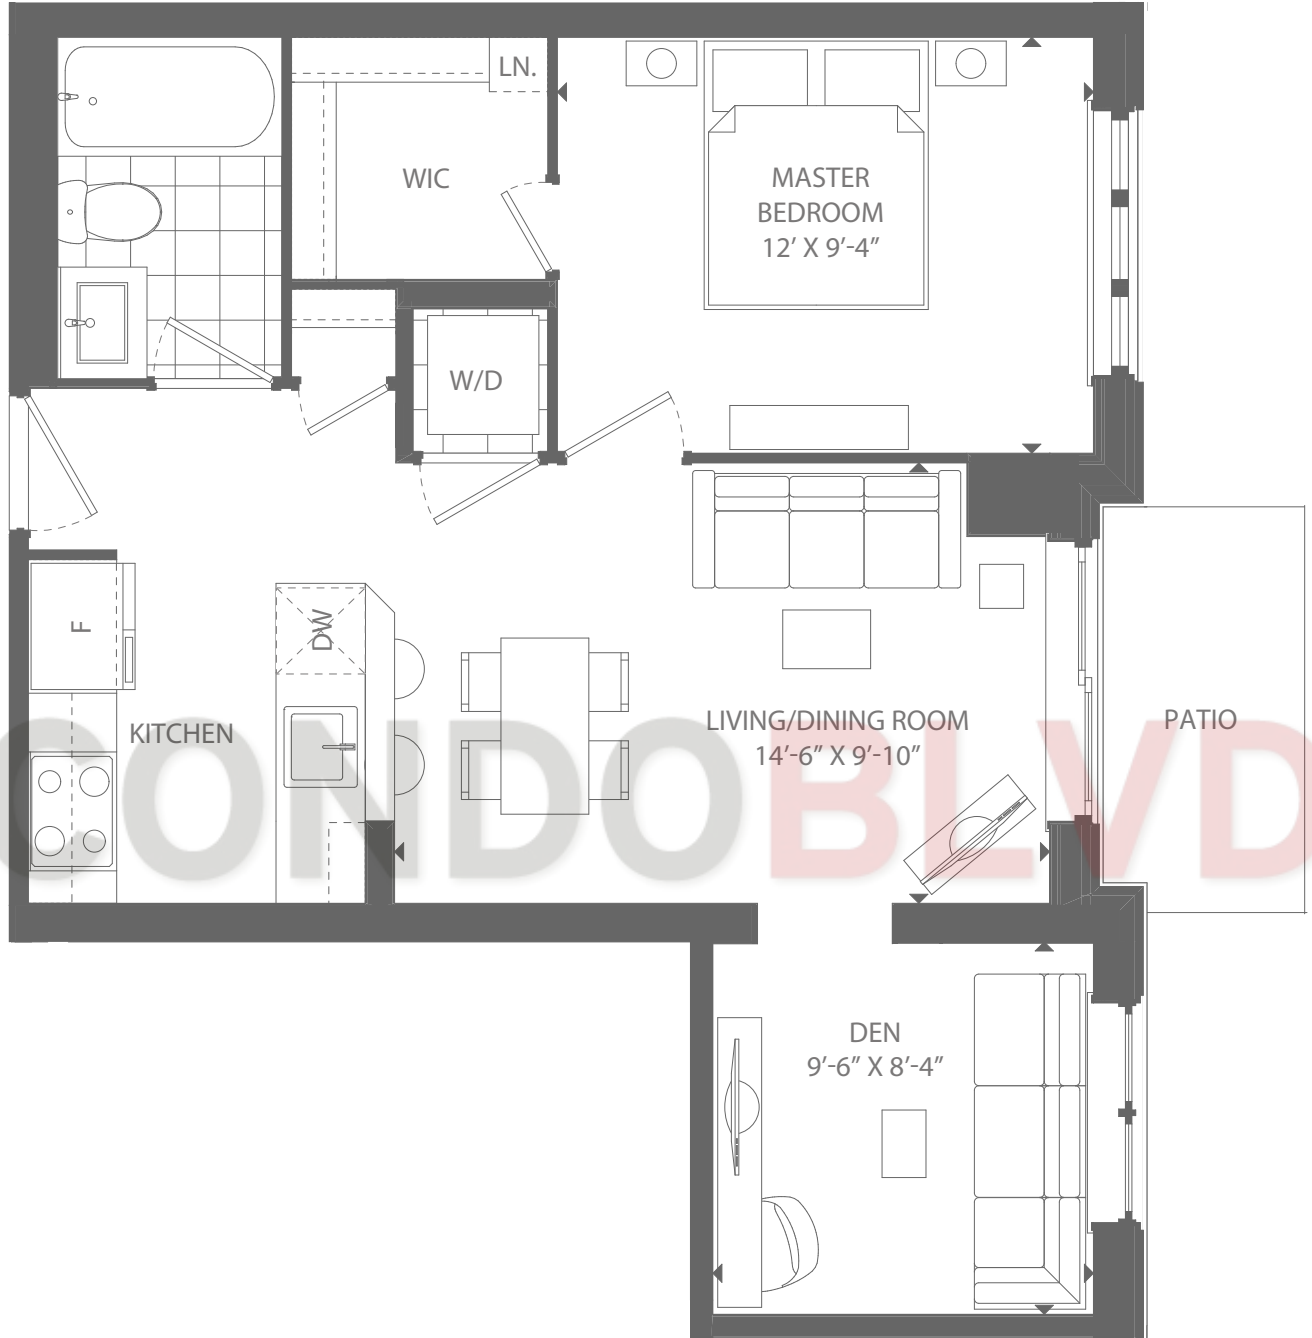

THE GUILD COLLECTION

1 BEDROOM + DEN

INTERIOR SPACE 605 SQ. FT. +
OUTDOOR SPACE 47 SQ. FT.

TOTAL LIVING SPACE **649**

GUILDWOOD
WATERVIEW RESIDENCES OVERLOOKING THE GUILD

Note: Interior and exterior plans may vary depending on floor and/or suite location. Plans may also be reversed. Please see Sales Representative for details.