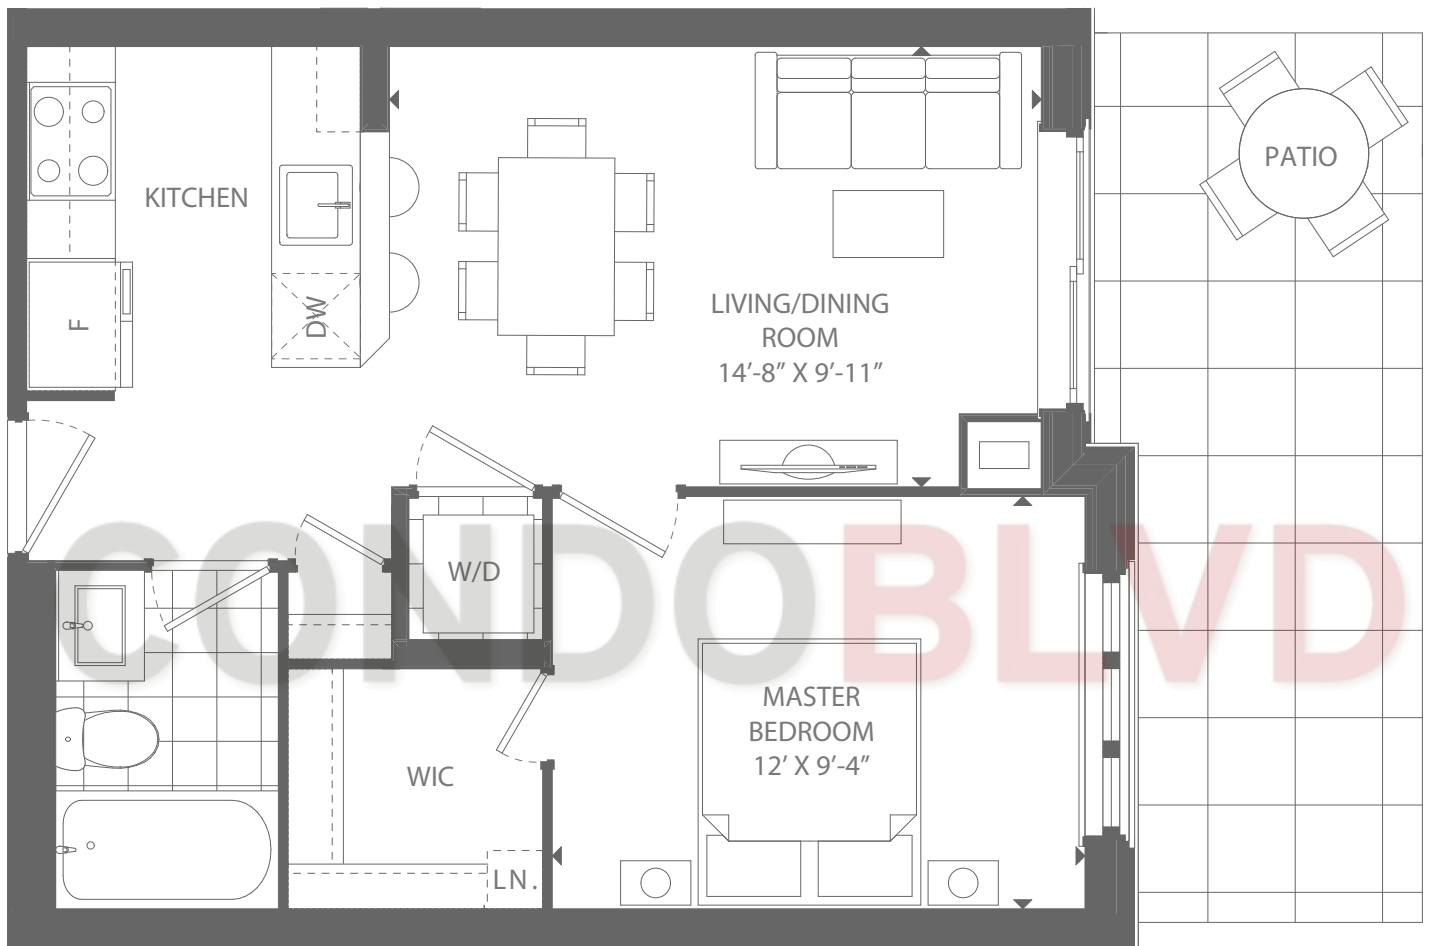

THE BEACH COLLECTION

1 BEDROOM

INTERIOR SPACE 509 SQ. FT. +
OUTDOOR SPACE 140 SQ. FT.

TOTAL LIVING SPACE **649**

GUILDWOOD
WATerview RESIDENCES OVERLOOKING THE GUILD

Note: Interior and exterior plans may vary depending on floor and/or suite location. Plans may also be reversed. Please see Sales Representative for details.