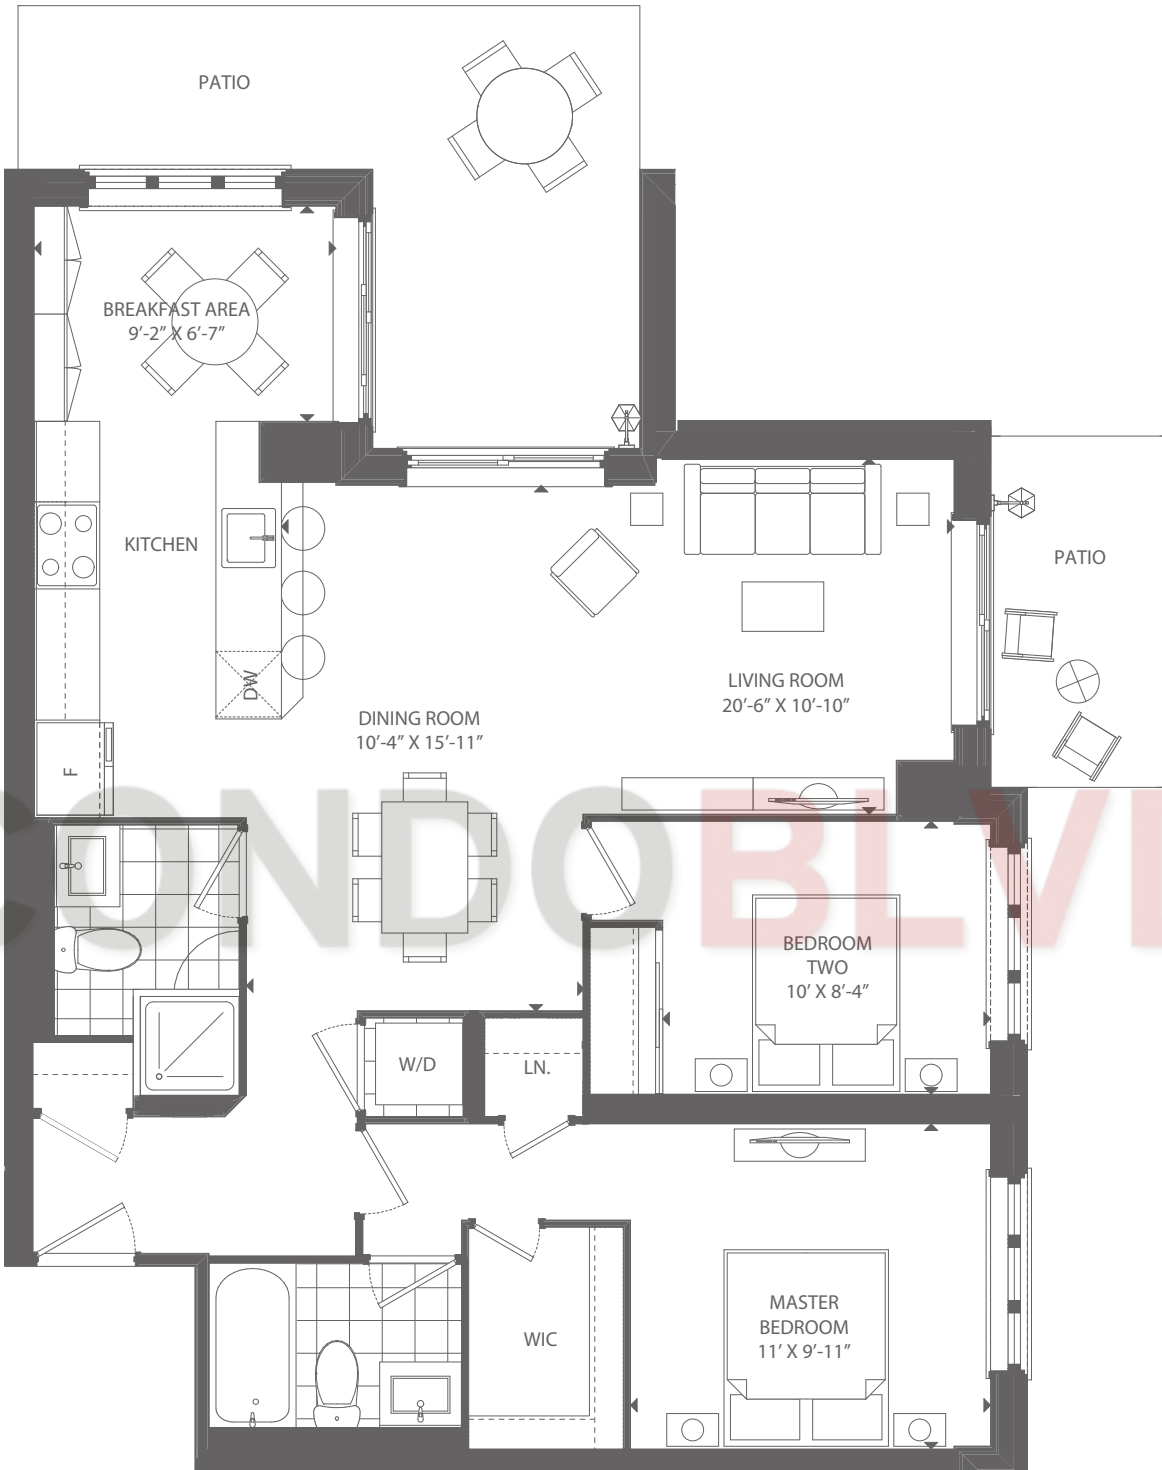

THE CLIFF COLLECTION

2 BEDROOM

INTERIOR SPACE 1007 SQ. FT. +
OUTDOOR SPACE 217 SQ. FT.

TOTAL LIVING SPACE **1224**

GUILDWOOD
WATERVIEW RESIDENCES OVERLOOKING THE GUILD

Note: Interior and exterior plans may vary depending on floor and/or suite location. Plans may also be reversed. Please see Sales Representative for details.