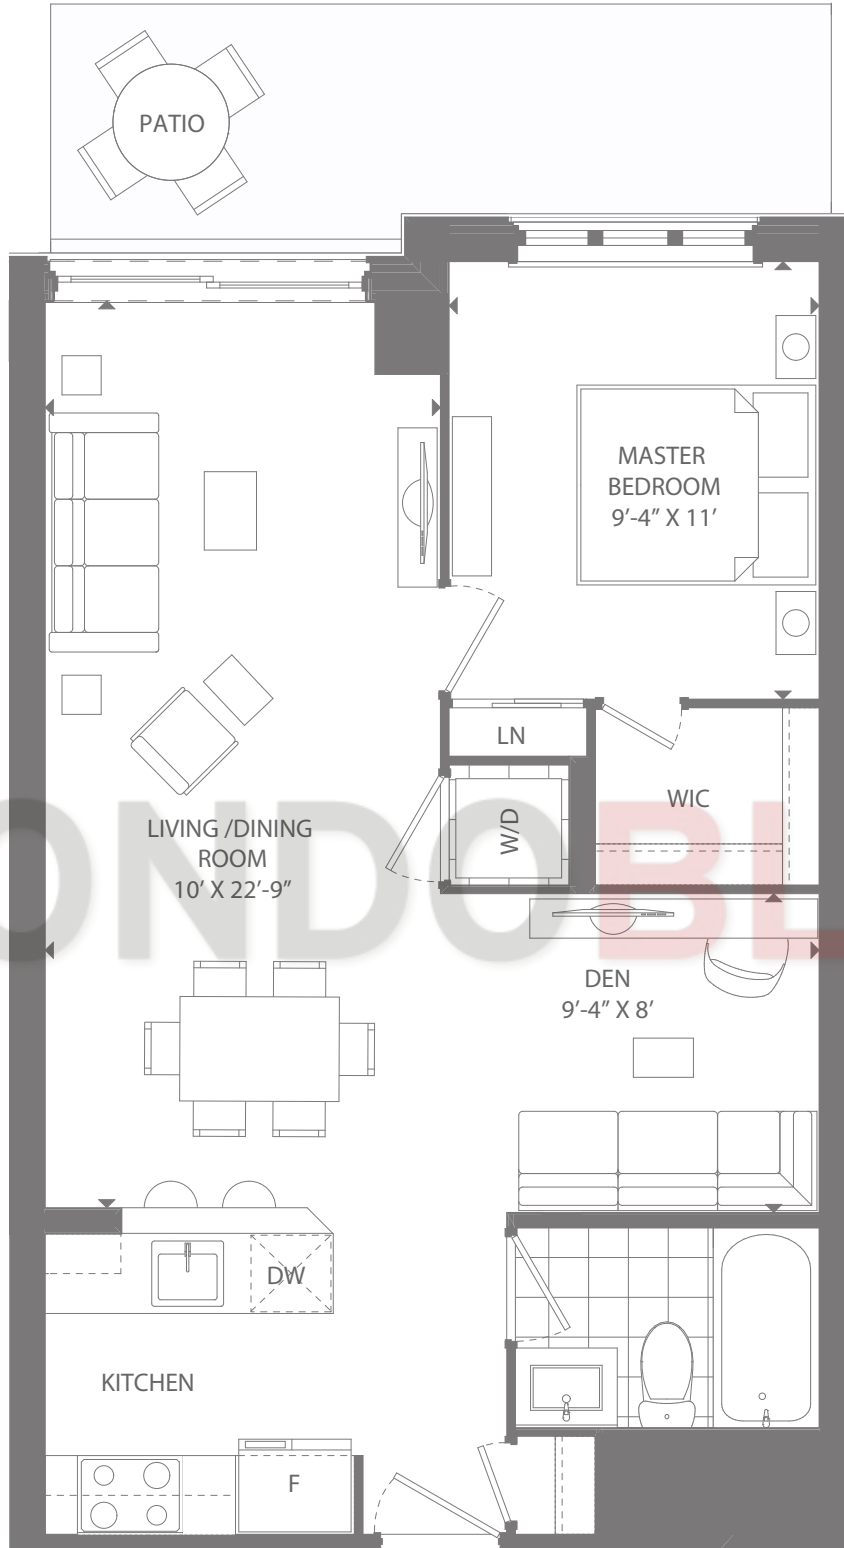

THE GUILD COLLECTION

1 BEDROOM + DEN

INTERIOR SPACE 660 SQ. FT. +
OUTDOOR SPACE 112 SQ. FT.

TOTAL LIVING SPACE **772**

GUILDWOOD

WATERVIEW RESIDENCES OVERLOOKING THE GUILD

Note: Interior and exterior plans may vary depending on floor and/or suite location. Plans may also be reversed. Please see Sales Representative for details.