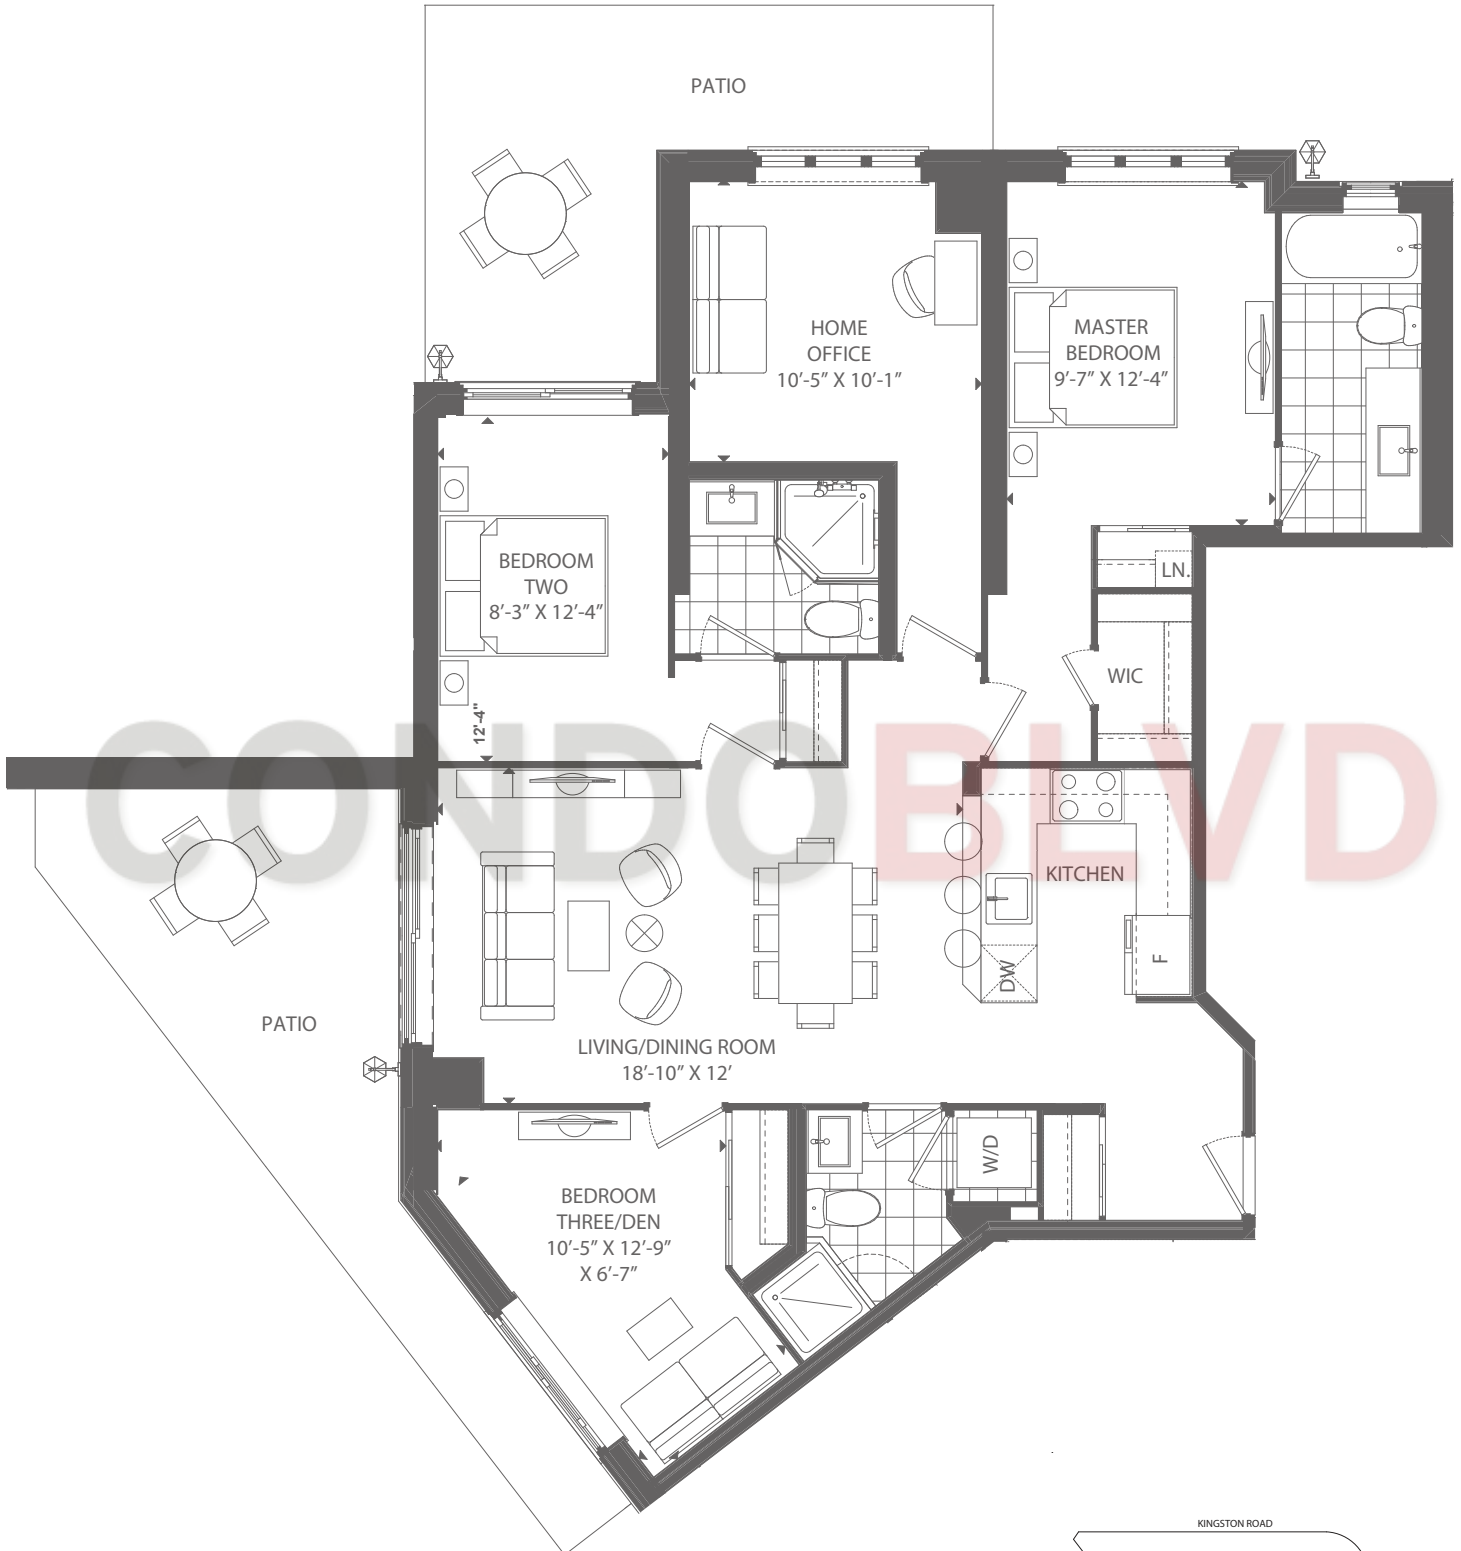

THE BLUFFS COLLECTION

2 BEDROOM + DEN

INTERIOR SPACE 1246 SQ. FT. +
OUTDOOR SPACE 345 SQ. FT.

TOTAL
LIVING
SPACE **1519**

GUILDWOOD
WATERVIEW RESIDENCES OVERLOOKING THE GUILD

Note: Interior and exterior plans may vary depending on floor and/or suite location. Plans may also be reversed. Please see Sales Representative for details.