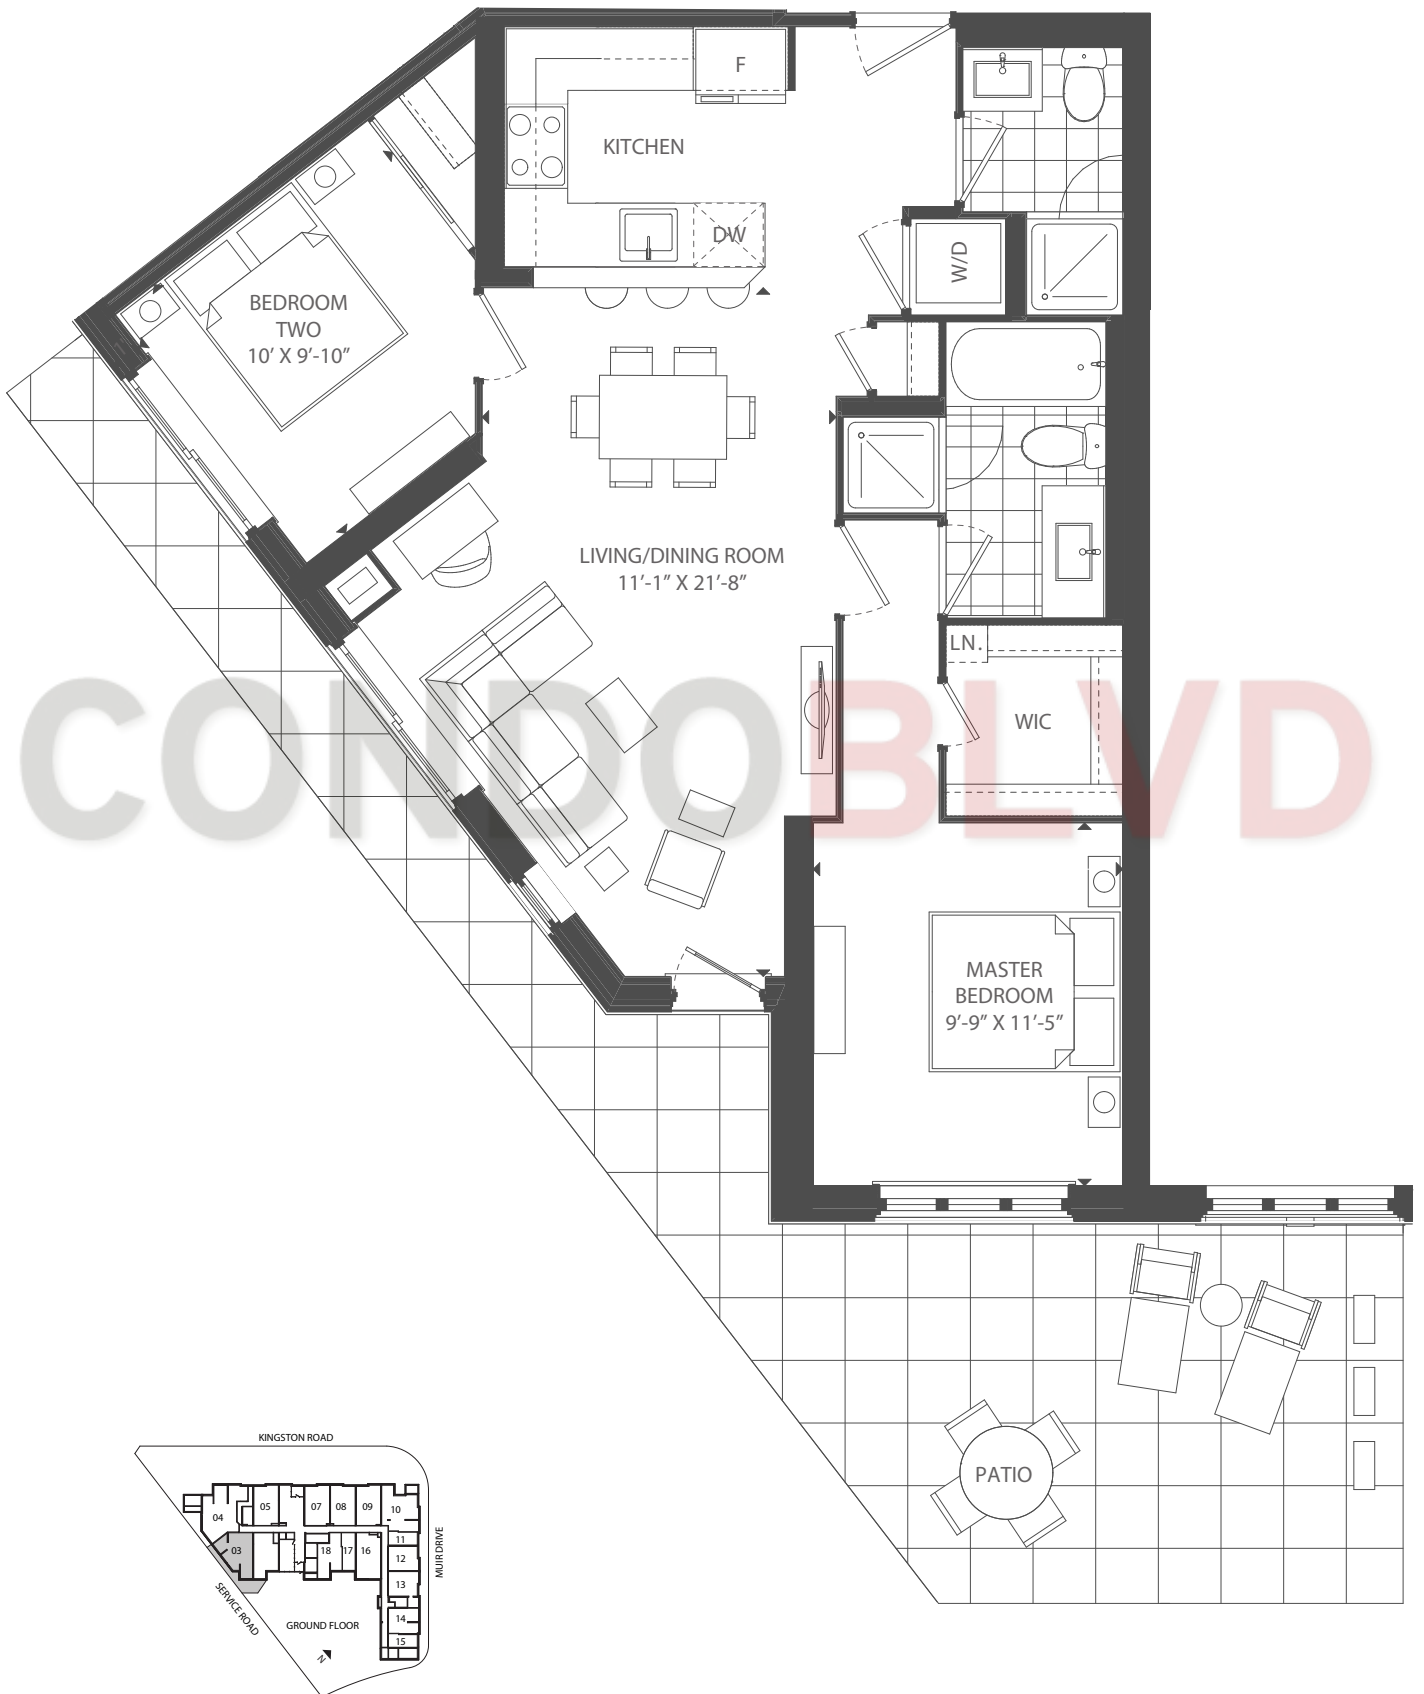

THE CLIFF COLLECTION

2 BEDROOM

INTERIOR SPACE 885 SQ. FT. +
OUTDOOR SPACE 348 SQ. FT.

TOTAL LIVING SPACE **1233**

GUILDWOOD

WATerview RESIDENCES OVERLOOKING THE GUILD

Note: Interior and exterior plans may vary depending on floor and/or suite location. Plans may also be reversed. Please see Sales Representative for details.