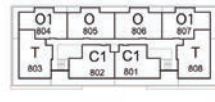

4th Floor

8th Floor