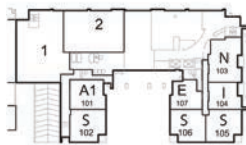

DIVA
CONDO

the katherine-a

1100 sq.ft. + terrace **200** sq.ft.

Ground Floor

2nd & 3rd Floor

4th Floor

5th Floor

6th Floor

7th Floor

8th Floor

9th Floor