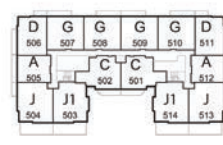

DIVA
CONDO

the katherine-a

1100 sq.ft. + terrace **200** sq.ft.

Ground Floor

2nd & 3rd Floor

4th Floor

5th Floor

6th Floor

7th Floor

8th Floor

9th Floor