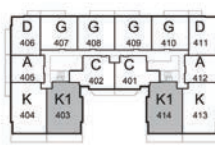

DIVA
CONDO

the katherine-a

1100 sq.ft. + terrace **200** sq.ft.

Ground Floor

2nd & 3rd Floor

4th Floor

5th Floor

6th Floor

7th Floor

8th Floor

9th Floor