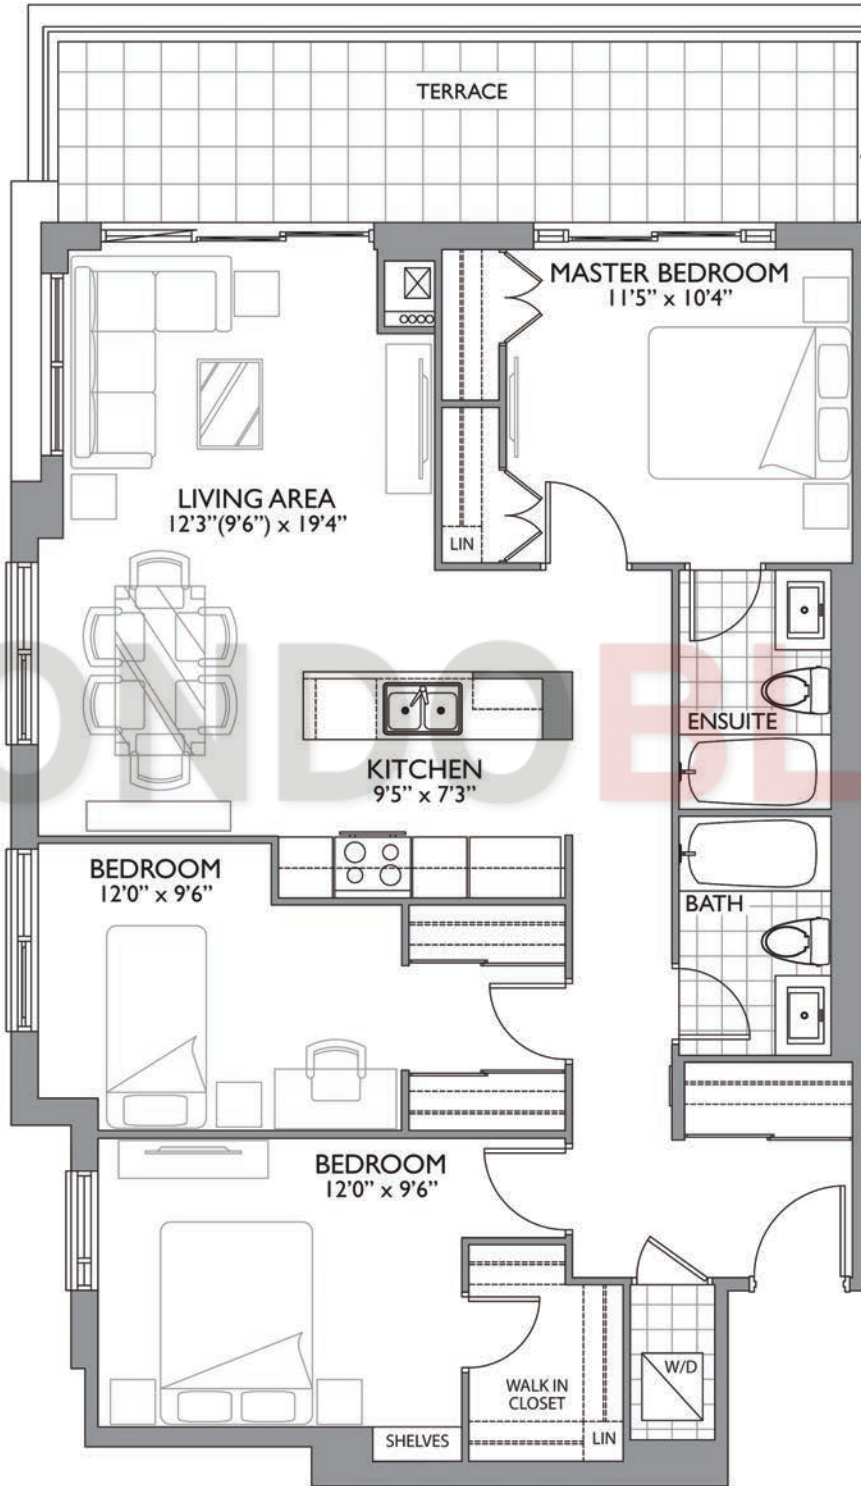

DIVA
CONDO

the katherine-a

1100 sq.ft. + terrace **200** sq.ft.

Ground Floor

2nd & 3rd Floor

4th Floor

5th Floor

6th Floor

7th Floor

8th Floor

9th Floor