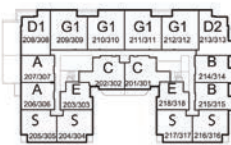

DIVA
CONDO

the katherine-a

1100 sq.ft. + terrace **200** sq.ft.

Ground Floor

2nd & 3rd Floor

4th Floor

5th Floor

6th Floor