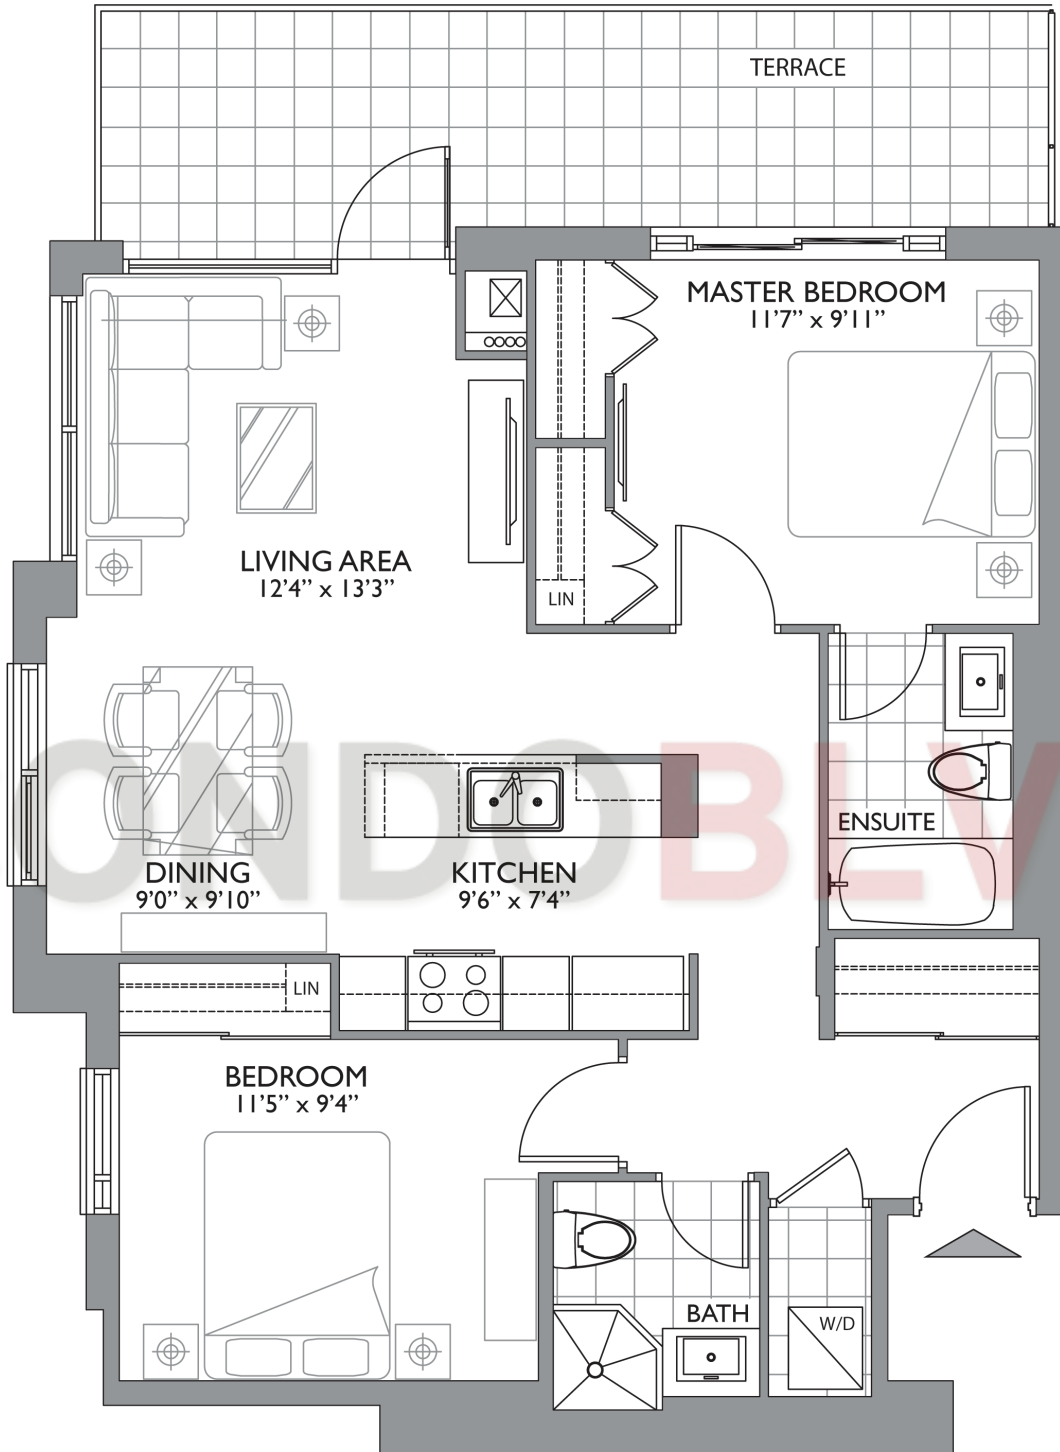

**DIVA**  
CONDO

# the jacqueline-a

**855** sq.ft. + terrace **160** sq.ft.

Ground Floor

2nd & 3rd Floor

4th Floor

5th Floor

6th Floor

7th Floor

8th Floor

9th Floor