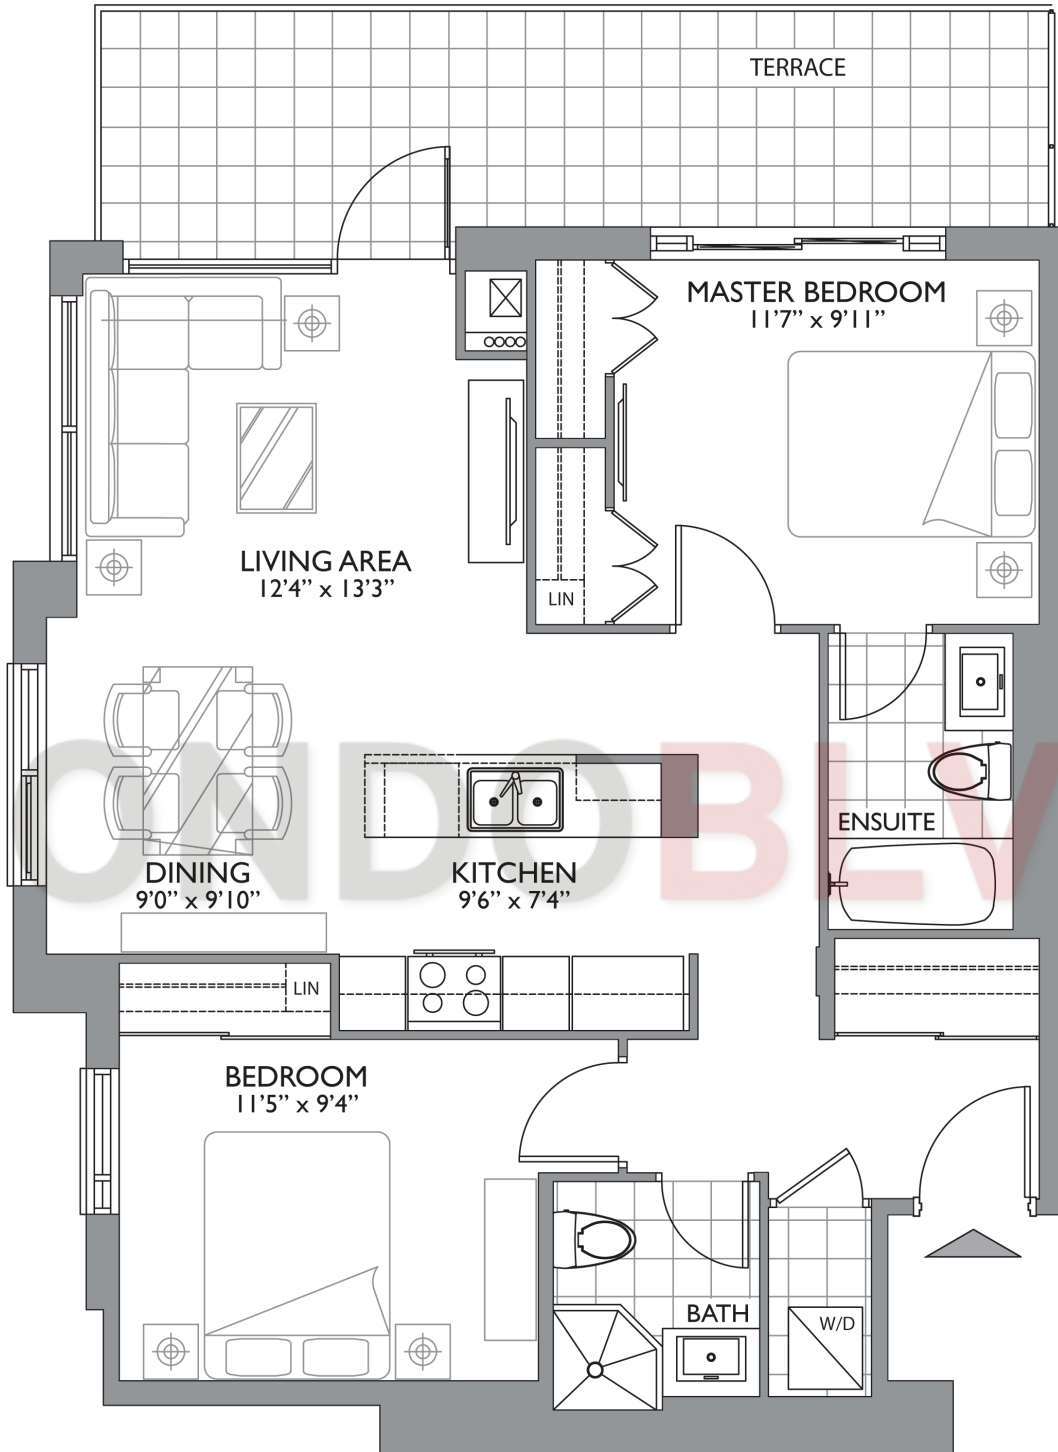

DIVA  
CONDO

# the jacqueline-a

855 sq.ft. + terrace 160 sq.ft.

Ground Floor

2nd & 3rd Floor

4th Floor

5th Floor

6th Floor

7th Floor

8th Floor

9th Floor