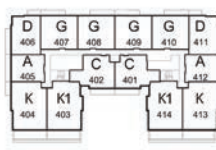

# the jacqueline-a

855 sq.ft. + terrace 160 sq.ft.

Ground Floor

2nd & 3rd Floor

4th Floor

5th Floor

6th Floor

7th Floor

8th Floor

9th Floor