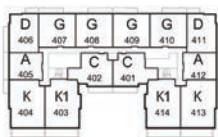

# the jacqueline-a

**855** sq.ft. + terrace **160** sq.ft.

Ground Floor

2nd & 3rd Floor

4th Floor

5th Floor

6th Floor

7th Floor

8th Floor

9th Floor