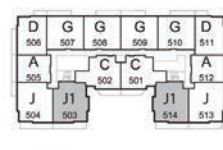

# the jacqueline-a

855 sq.ft. + terrace 160 sq.ft.

Ground Floor

2nd & 3rd Floor

4th Floor

5th Floor

6th Floor

7th Floor

8th Floor

9th Floor