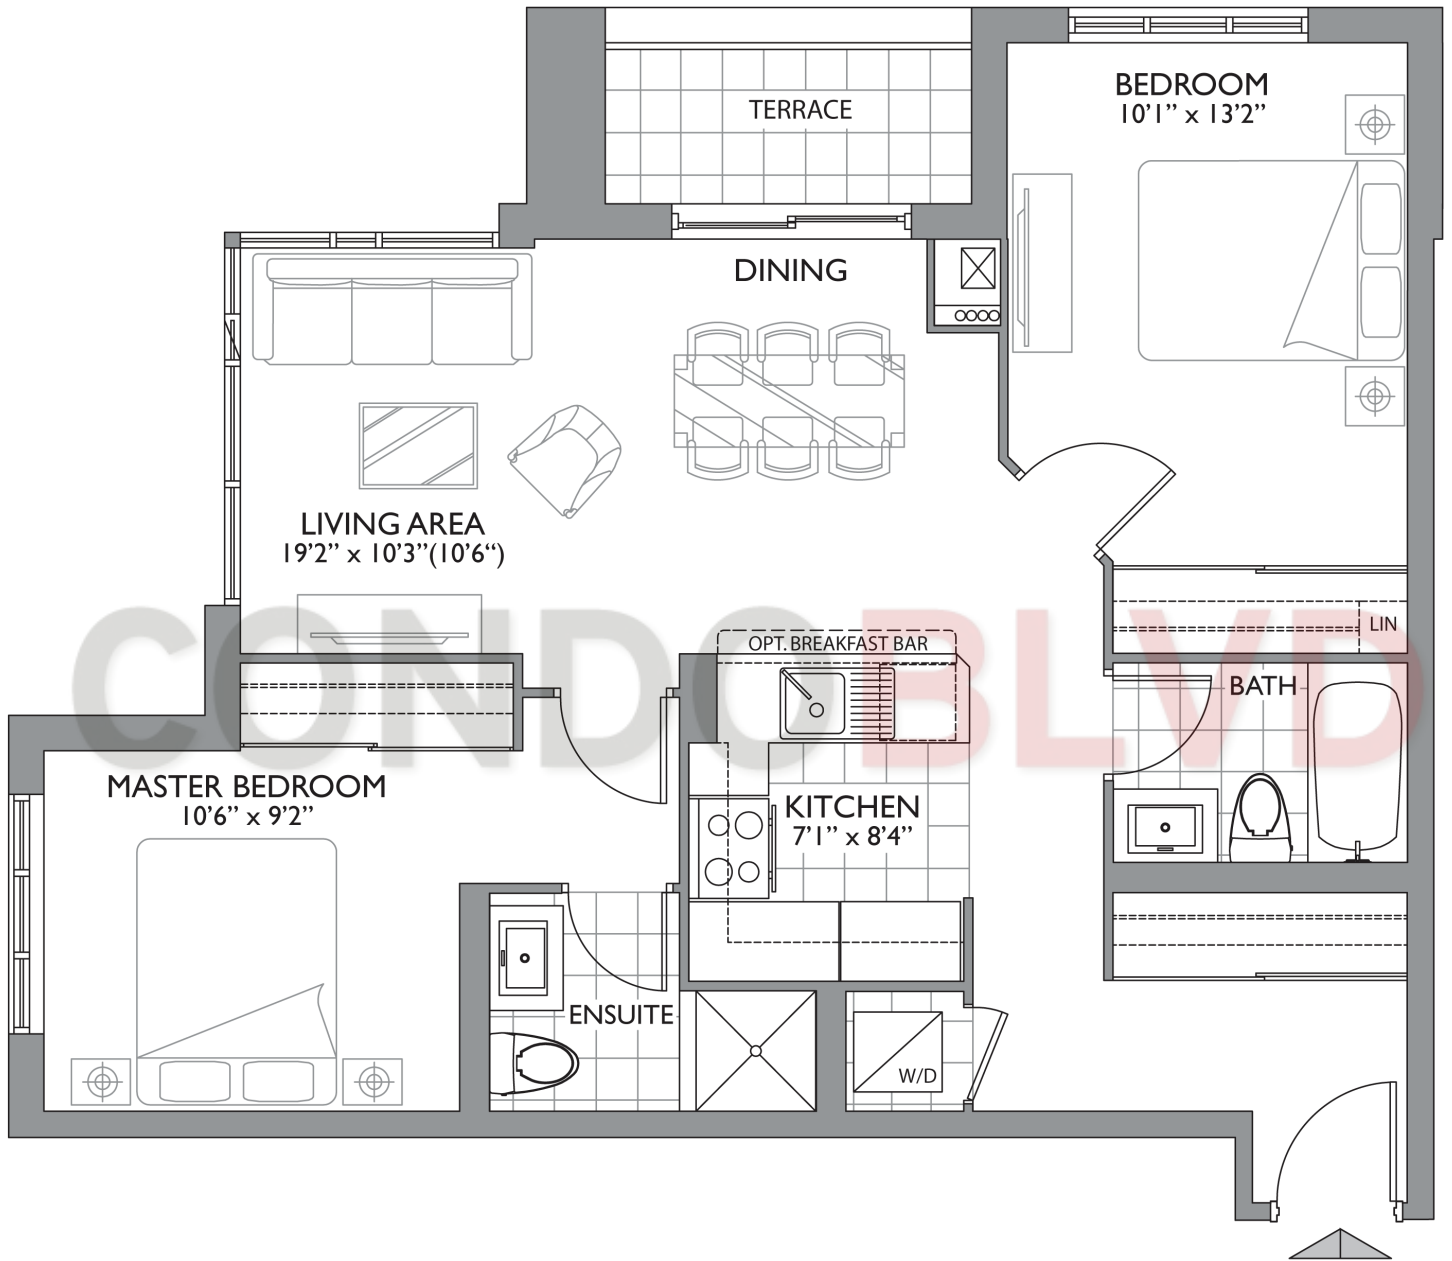

DIVA
CONDO

the diana-b

820 sq.ft. + terrace 45 sq.ft.

Ground Floor

2nd & 3rd Floor

4th Floor

5th Floor

6th Floor

7th Floor

8th Floor

9th Floor