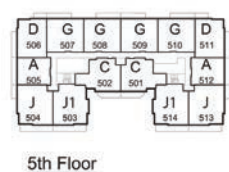

DIVA
CONDO

the diana-b

820 sq.ft. + terrace 45 sq.ft.

Ground Floor

2nd & 3rd Floor

4th Floor

5th Floor

6th Floor

7th Floor

8th Floor

9th Floor