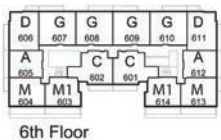

DIVA
CONDO

the diana-b

820 sq.ft. + terrace 45 sq.ft.

Ground Floor

2nd & 3rd Floor

4th Floor

5th Floor

6th Floor

7th Floor

8th Floor

9th Floor