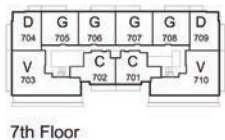

DIVA
CONDO

the diana-b

820 sq.ft. + terrace 45 sq.ft.

Ground Floor

2nd & 3rd Floor

4th Floor

5th Floor

6th Floor

7th Floor

8th Floor

9th Floor