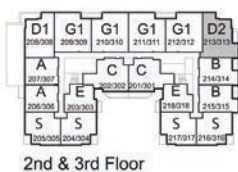

DIVA
CONDO

the diana-b

820 sq.ft. + terrace 45 sq.ft.

Ground Floor

2nd & 3rd Floor

4th Floor

5th Floor

6th Floor

7th Floor

8th Floor

9th Floor