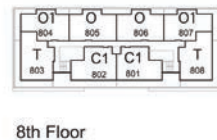

DIVA
CONDO

the diana-b

820 sq.ft. + terrace 45 sq.ft.

Ground Floor

2nd & 3rd Floor

4th Floor

5th Floor

6th Floor

7th Floor

8th Floor

9th Floor