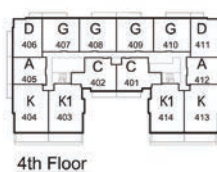

DIVA
CONDO

the diana-b

820 sq.ft. + terrace 45 sq.ft.

Ground Floor

2nd & 3rd Floor

4th Floor

5th Floor

6th Floor

7th Floor

8th Floor

9th Floor