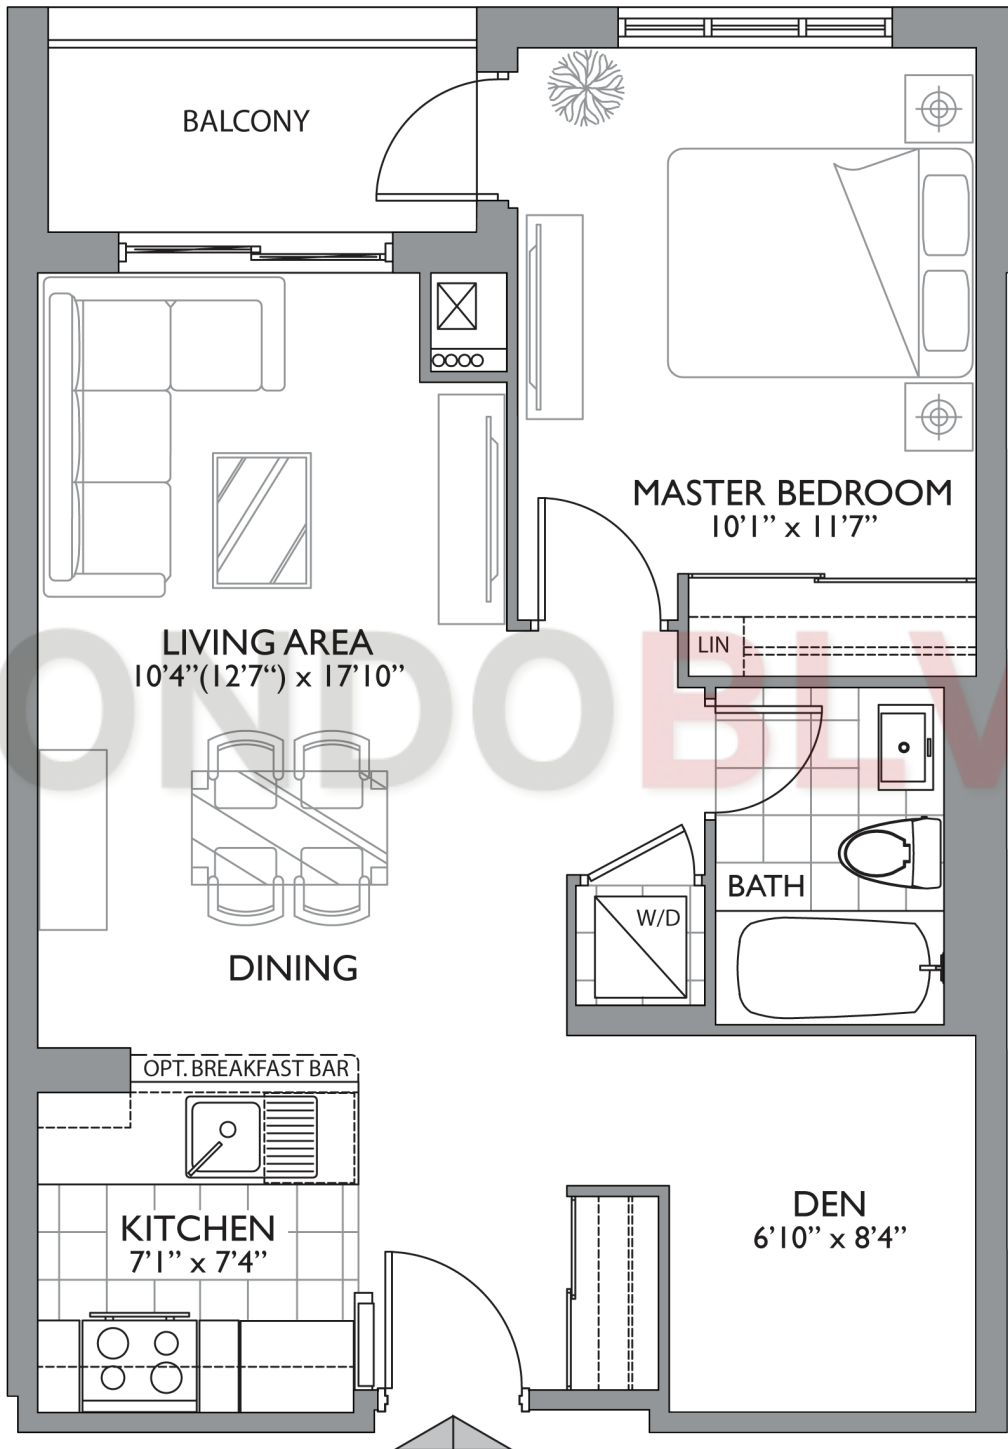

DIVA  
CONDO

# the barbara

620 sq.ft. + balcony 50 sq.ft.

Ground Floor

2nd & 3rd Floor

4th Floor

5th Floor

6th Floor

7th Floor

8th Floor

9th Floor