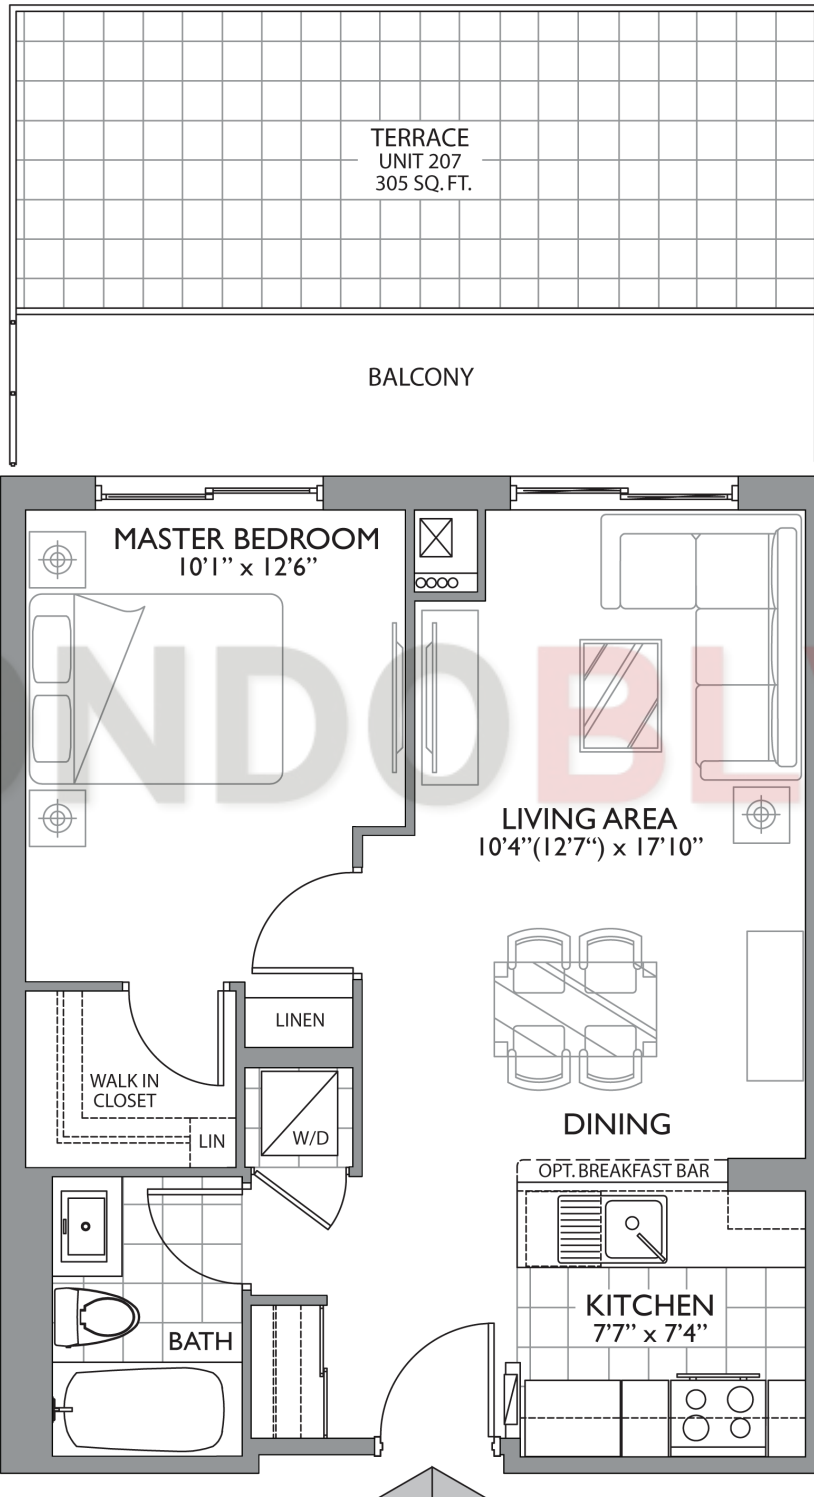

DIVA  
CONDO

# the audrey

560 sq. ft. + balcony 95 sq. ft.

Ground Floor

2nd & 3rd Floor

4th Floor

5th Floor

6th Floor

7th Floor

8th Floor

9th Floor