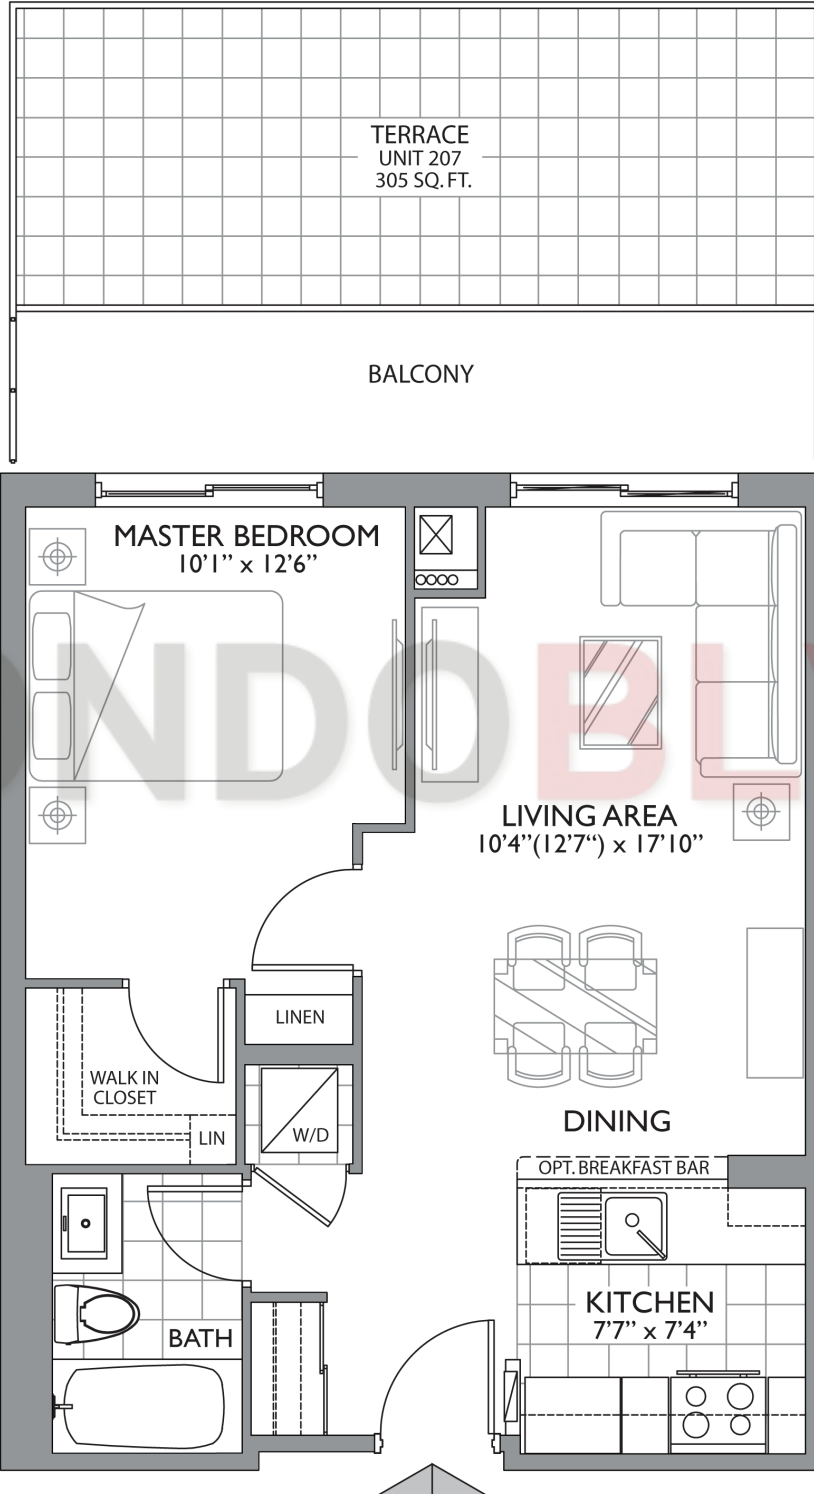

DIVA  
CONDO

# the audrey

560 sq. ft. + balcony 95 sq. ft.

Ground Floor

2nd & 3rd Floor

4th Floor

5th Floor

6th Floor

7th Floor

8th Floor

9th Floor