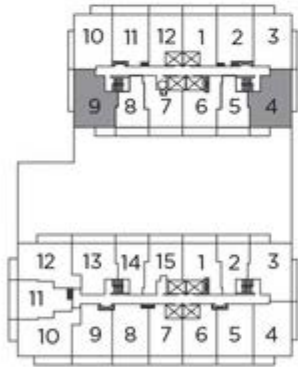

citylights

ON BROADWAY

two bedroom 2C - N

695 sq.ft.

LEVELS L7 - L34

CONDOBLVD