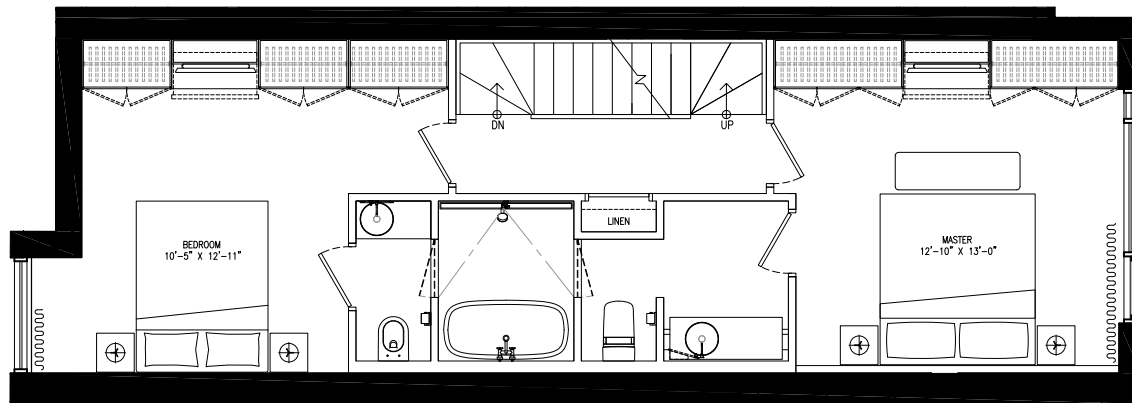

CABIN

508

2 BEDROOM WITH
ROOFTOP TERRACE

INTERIOR SQ FT 1,200
EXTERIOR SQ FT 541
TOTAL SQ FT 1,741

SITE MAP 5TH FLOOR

ROOFTOP TERRACE

BEDROOM LEVEL

LIVING LEVEL

Specifications, sizes and architectural details are approximate only, and subject to modification. Furniture is for illustration only, and not included. Actual usable square footage may vary from what is stated. Window and door locations may vary from what is shown. E.&O.E. 2015.