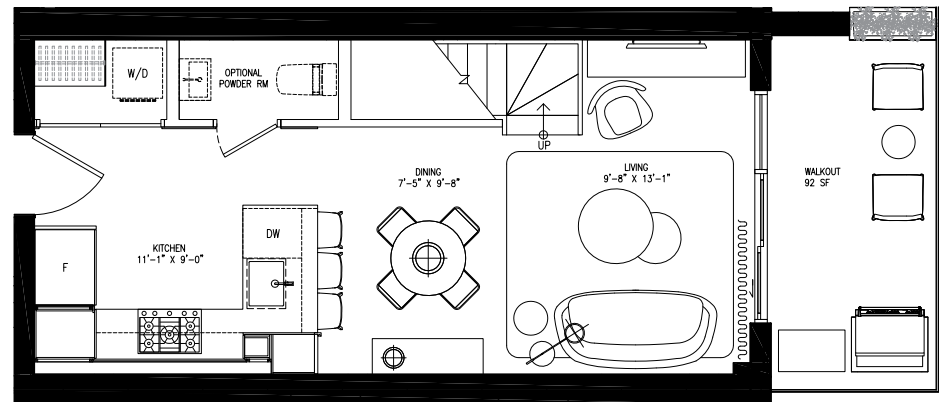

CABIN

508

2 BEDROOM WITH
ROOFTOP TERRACE

INTERIOR SQ FT 1,200
EXTERIOR SQ FT 541
TOTAL SQ FT 1,741

SITE MAP 5TH FLOOR

ROOFTOP TERRACE

BEDROOM LEVEL

LIVING LEVEL

Specifications, sizes and architectural details are approximate only, and subject to modification. Furniture is for illustration only, and not included. Actual usable square footage may vary from what is stated. Window and door locations may vary from what is shown. E.&O.E. 2015.