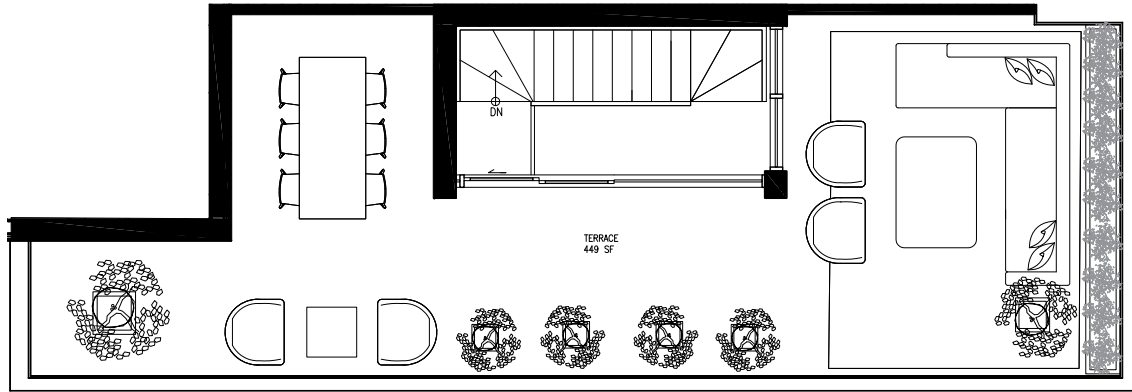

CABIN

508

2 BEDROOM WITH
ROOFTOP TERRACE

INTERIOR SQ FT 1,200
EXTERIOR SQ FT 541
TOTAL SQ FT 1,741

SITE MAP 5TH FLOOR

ROOFTOP TERRACE

BEDROOM LEVEL

LIVING LEVEL

Specifications, sizes and architectural details are approximate only, and subject to modification. Furniture is for illustration only, and not included. Actual usable square footage may vary from what is stated. Window and door locations may vary from what is shown. E.&O.E. 2015.