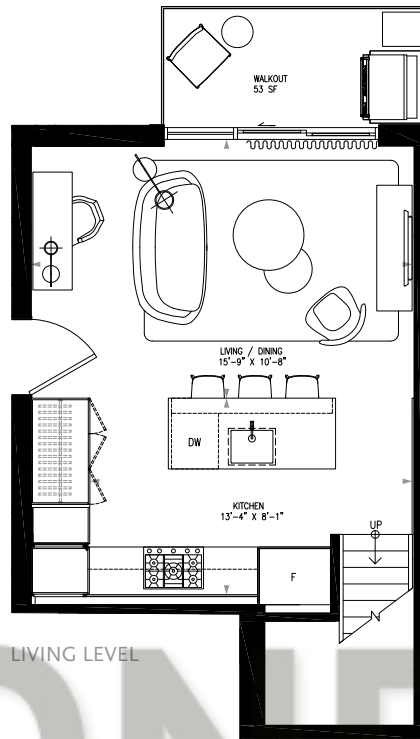

CABIN

504

2 BEDROOM WITH
ROOFTOP TERRACE

INTERIOR SQ FT 1,050
EXTERIOR SQ FT 432
TOTAL SQ FT 1,482

SITE MAP 5TH FLOOR

LIVING LEVEL

BEDROOM LEVEL

ROOFTOP TERRACE

CURATED
PROPERTIES

Specifications, sizes and architectural details are approximate only, and subject to modification. Furniture is for illustration only, and not included. Actual usable square footage may vary from what is stated. Window and door locations may vary from what is shown. E.&O.E. 2015.