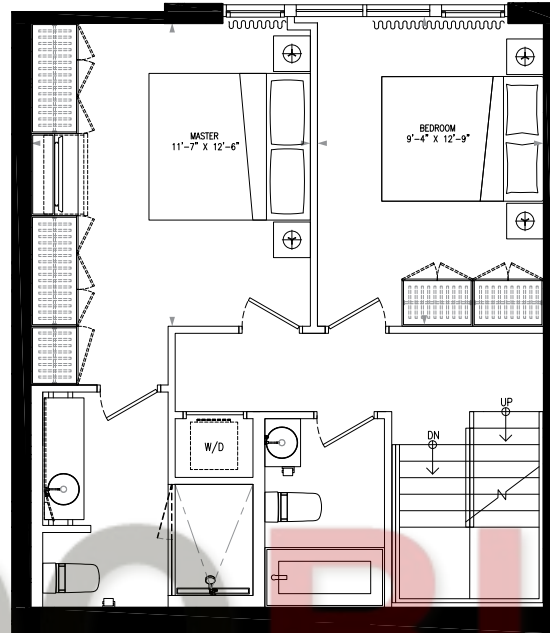

CABIN

504

2 BEDROOM WITH
ROOFTOP TERRACE

INTERIOR SQ FT 1,050
EXTERIOR SQ FT 432
TOTAL SQ FT 1,482

SITE MAP 5TH FLOOR

LIVING LEVEL

BEDROOM LEVEL

ROOFTOP TERRACE

CURATED
PROPERTIES

Specifications, sizes and architectural details are approximate only, and subject to modification. Furniture is for illustration only, and not included. Actual usable square footage may vary from what is stated. Window and door locations may vary from what is shown. E.&O.E. 2015.