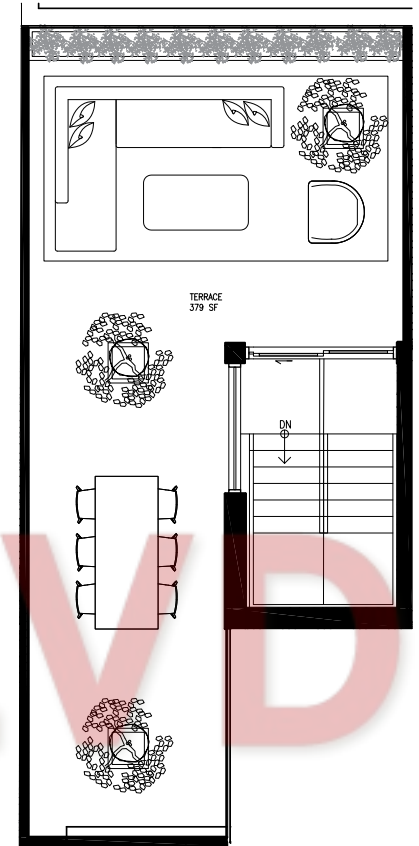

CABIN

504

2 BEDROOM WITH
ROOFTOP TERRACE

INTERIOR SQ FT 1,050
EXTERIOR SQ FT 432
TOTAL SQ FT 1,482

SITE MAP 5TH FLOOR

LIVING LEVEL

BEDROOM LEVEL

ROOFTOP TERRACE

CURATED
PROPERTIES

Specifications, sizes and architectural details are approximate only, and subject to modification. Furniture is for illustration only, and not included. Actual usable square footage may vary from what is stated. Window and door locations may vary from what is shown. E.&O.E. 2015.