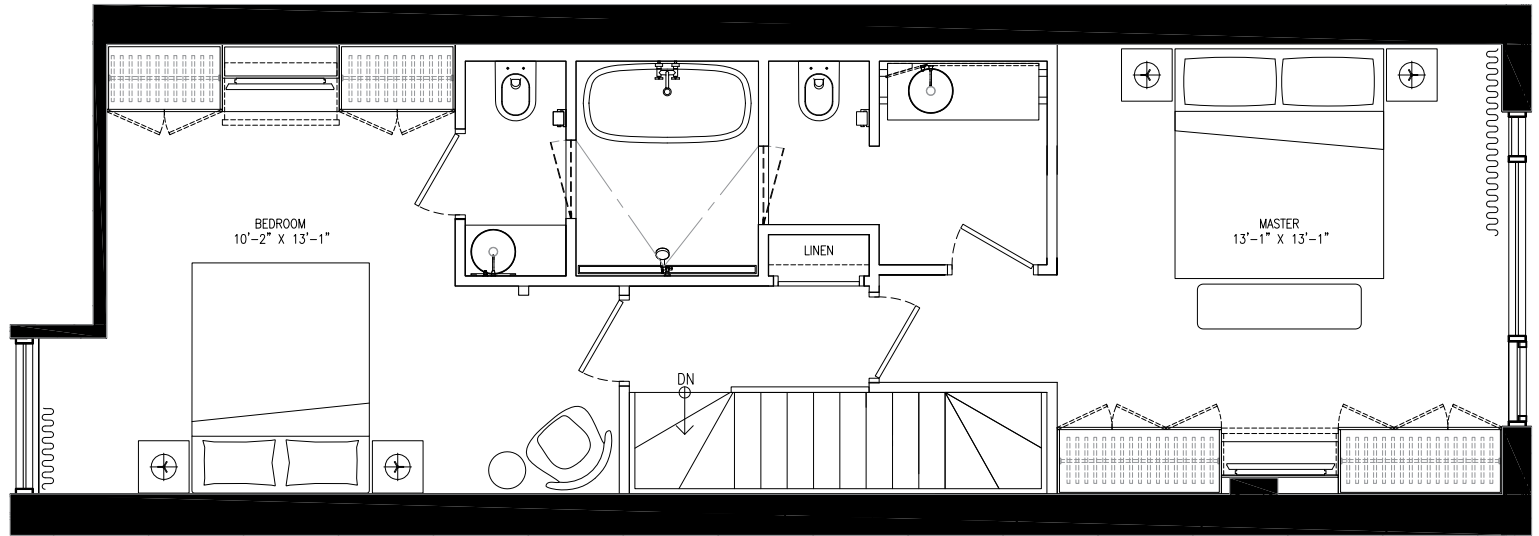

CABIN

311

2 BEDROOM

INTERIOR SQ FT 1,105
EXTERIOR SQ FT 92
TOTAL SQ FT 1,197

BEDROOM LEVEL

SITE MAP 3RD FLOOR

LIVING LEVEL

CURATED
PROPERTIES

Specifications, sizes and architectural details are approximate only, and subject to modification. Furniture is for illustration only, and not included. Actual usable square footage may vary from what is stated. Window and door locations may vary from what is shown. E.&O.E. 2015.