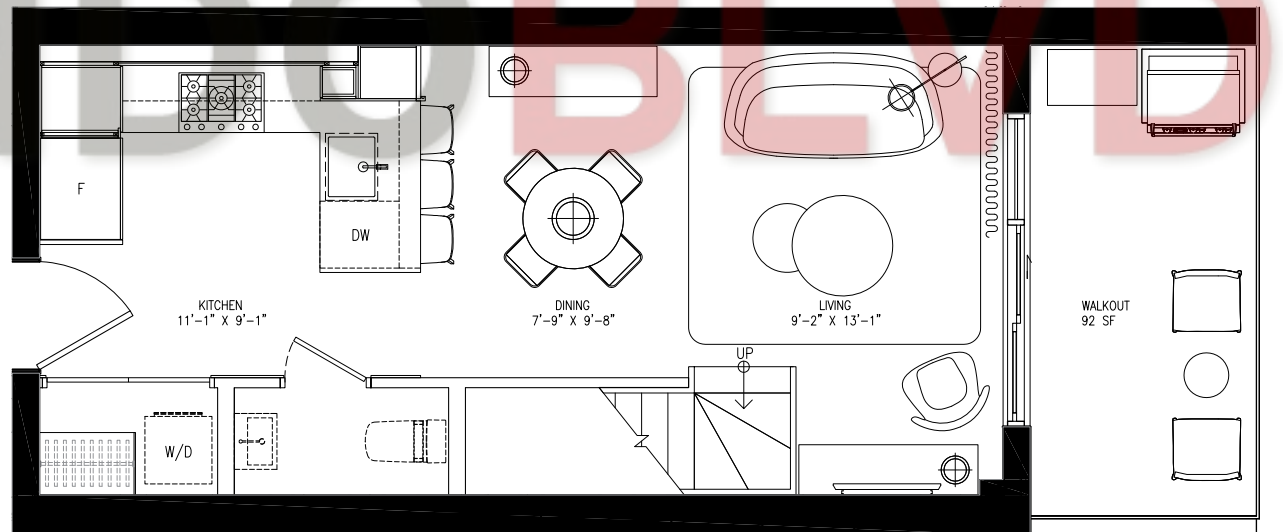

CABIN

311

2 BEDROOM

INTERIOR SQ FT 1,105
EXTERIOR SQ FT 92
TOTAL SQ FT 1,197

BEDROOM LEVEL

SITE MAP 3RD FLOOR

LIVING LEVEL

CURATED
PROPERTIES

Specifications, sizes and architectural details are approximate only, and subject to modification. Furniture is for illustration only, and not included. Actual usable square footage may vary from what is stated. Window and door locations may vary from what is shown. E.&O.E. 2015.