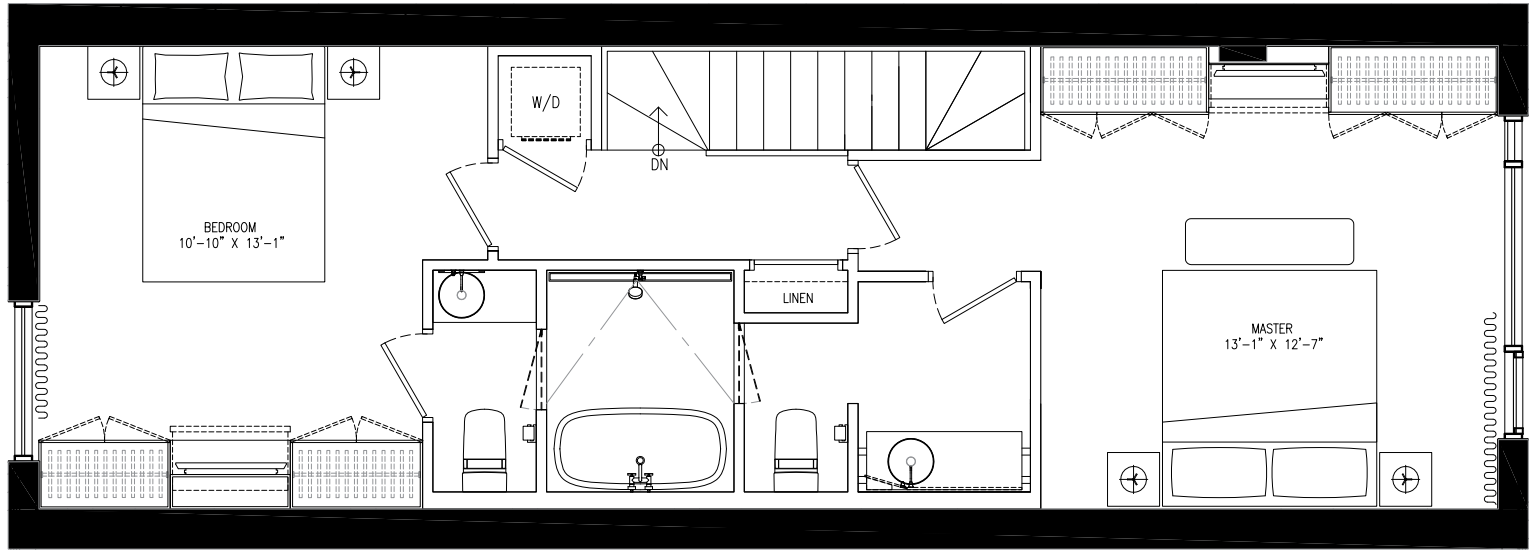

CABIN

307

2 BEDROOM

INTERIOR SQ FT 1,225
EXTERIOR SQ FT 90
TOTAL SQ FT 1,315

BEDROOM LEVEL

SITE MAP 3RD FLOOR

LIVING LEVEL

CURATED
PROPERTIES

Specifications, sizes and architectural details are approximate only, and subject to modification. Furniture is for illustration only, and not included. Actual usable square footage may vary from what is stated. Window and door locations may vary from what is shown. E.&O.E. 2015.