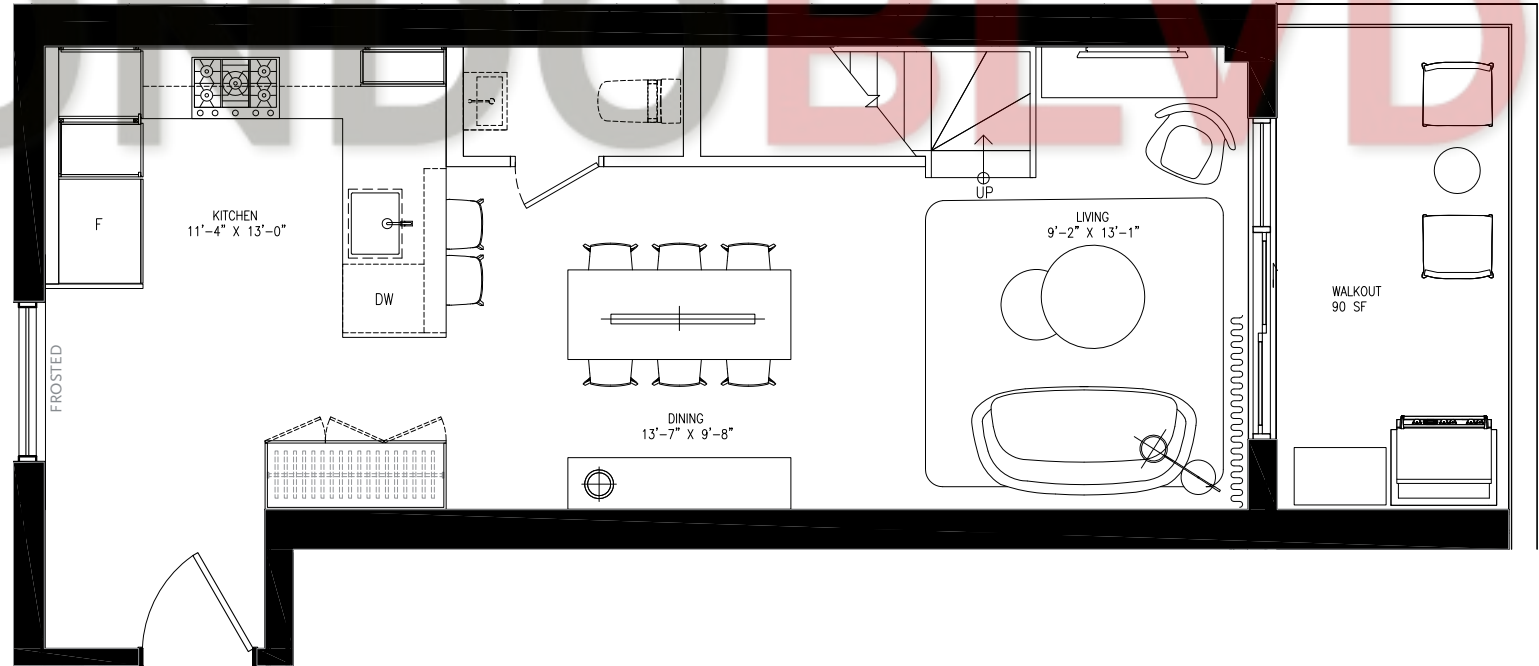

CABIN

307

2 BEDROOM

INTERIOR SQ FT 1,225
EXTERIOR SQ FT 90
TOTAL SQ FT 1,315

BEDROOM LEVEL

SITE MAP 3RD FLOOR

LIVING LEVEL

CURATED
PROPERTIES

Specifications, sizes and architectural details are approximate only, and subject to modification. Furniture is for illustration only, and not included. Actual usable square footage may vary from what is stated. Window and door locations may vary from what is shown. E.&O.E. 2015.