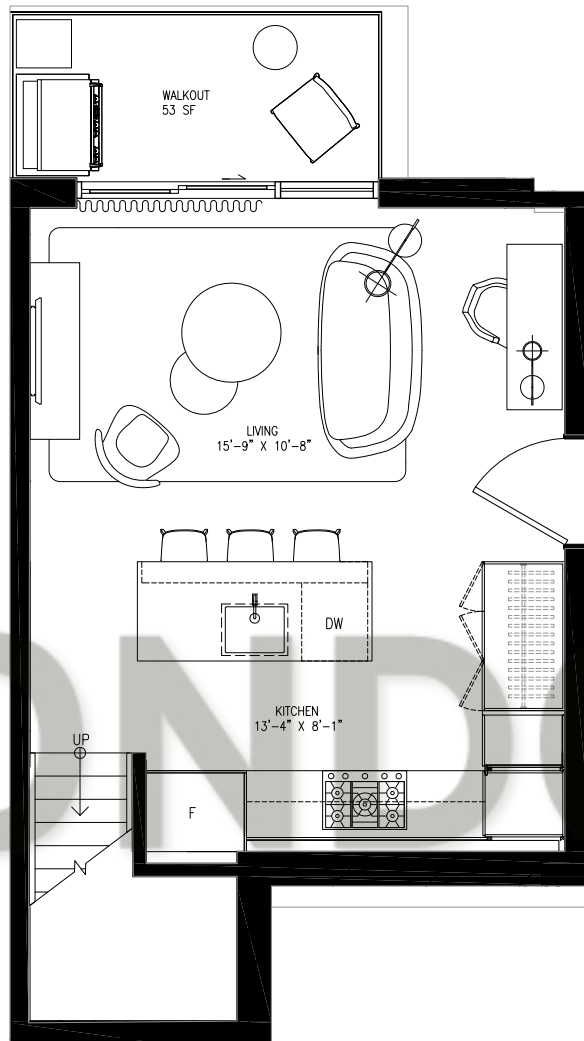

# CABIN

## 306

2 BEDROOM

INTERIOR SQ FT 939  
EXTERIOR SQ FT 53  
**TOTAL SQ FT 992**

LIVING LEVEL

BEDROOM LEVEL

**CUR  
ATED**  
PROPERTIES

Specifications, sizes and architectural details are approximate only, and subject to modification. Furniture is for illustration only, and not included. Actual usable square footage may vary from what is stated. Window and door locations may vary from what is shown. E.&O.E. 2015.