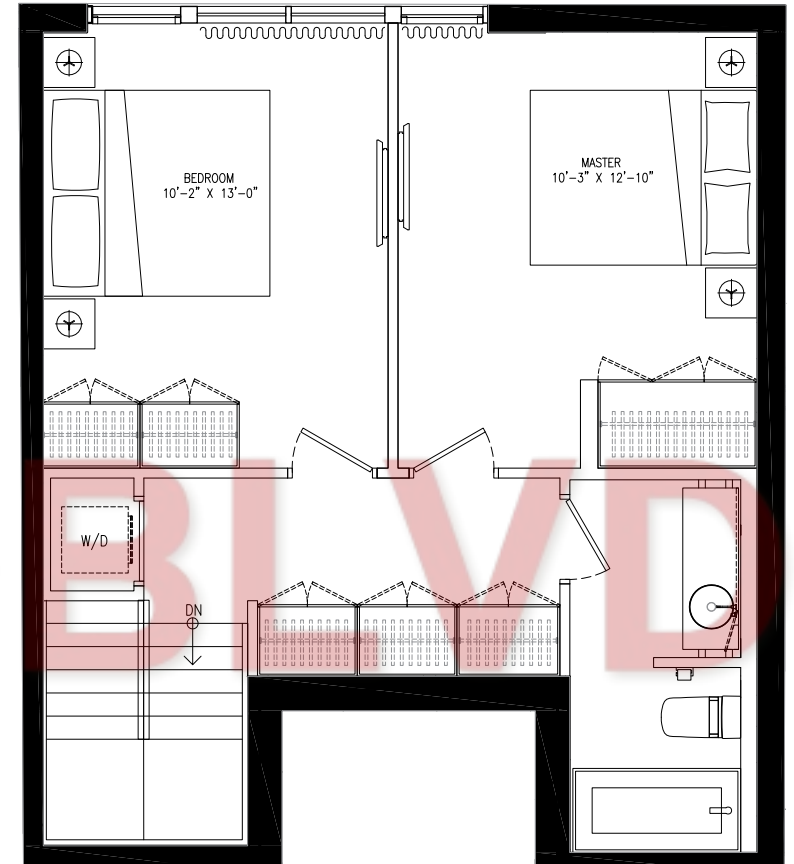

# CABIN

## 306

2 BEDROOM

INTERIOR SQ FT 939  
EXTERIOR SQ FT 53  
**TOTAL SQ FT 992**

LIVING LEVEL

BEDROOM LEVEL

**CUR  
ATED**  
PROPERTIES

Specifications, sizes and architectural details are approximate only, and subject to modification. Furniture is for illustration only, and not included. Actual usable square footage may vary from what is stated. Window and door locations may vary from what is shown. E.&O.E. 2015.