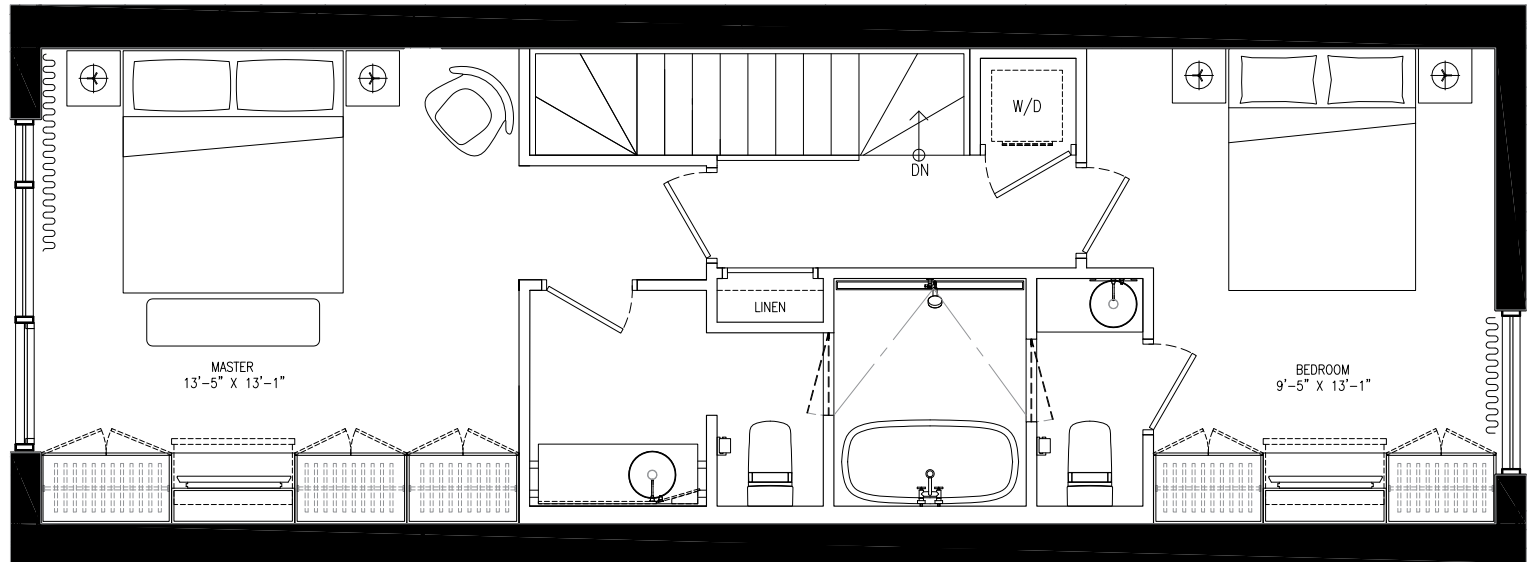

CABIN

304

2 BEDROOM

INTERIOR SQ FT 1,191
EXTERIOR SQ FT 85
TOTAL SQ FT 1,276

BEDROOM LEVEL

SITE MAP 3RD FLOOR

LIVING LEVEL

CURATED
PROPERTIES

Specifications, sizes and architectural details are approximate only, and subject to modification. Furniture is for illustration only, and not included. Actual usable square footage may vary from what is stated. Window and door locations may vary from what is shown. E.&O.E. 2015.