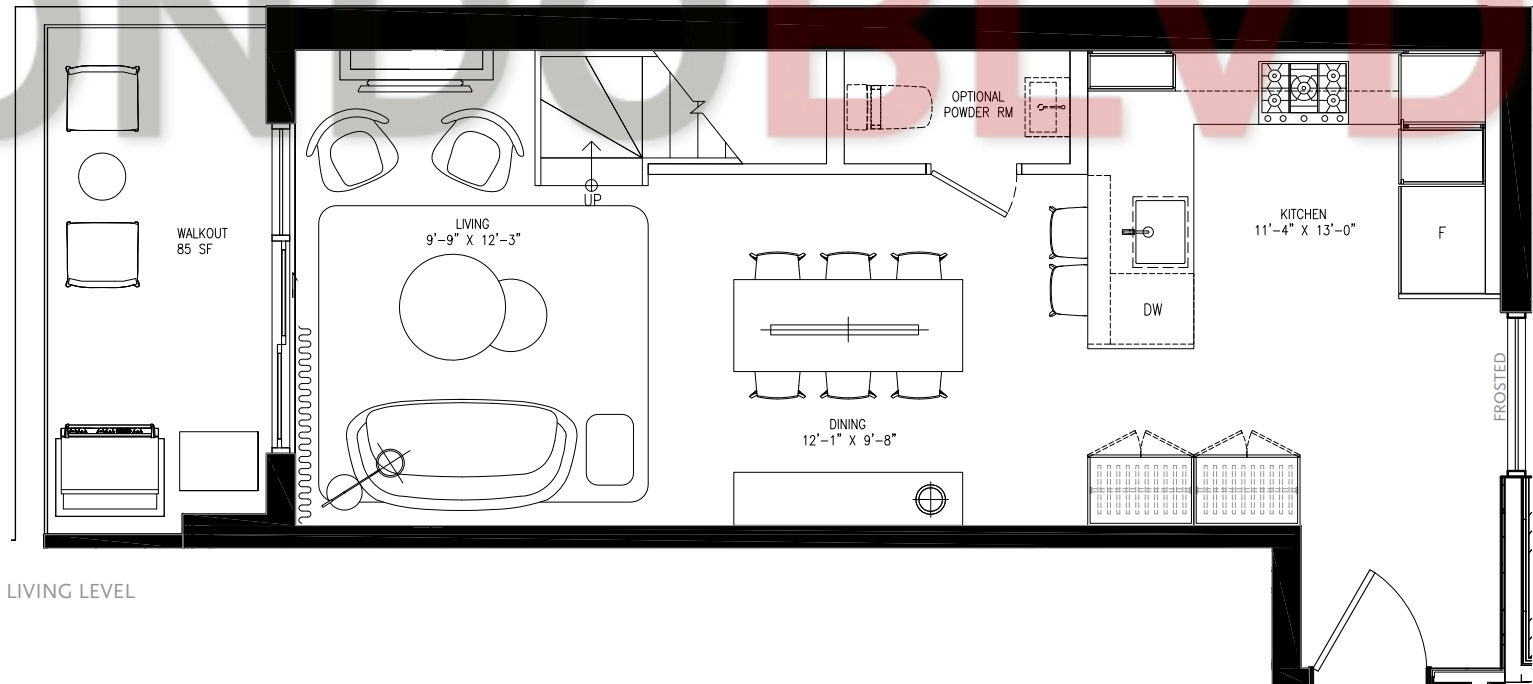

CABIN

304

2 BEDROOM

INTERIOR SQ FT 1,191
EXTERIOR SQ FT 85
TOTAL SQ FT 1,276

BEDROOM LEVEL

SITE MAP 3RD FLOOR

LIVING LEVEL

CURATED
PROPERTIES

Specifications, sizes and architectural details are approximate only, and subject to modification. Furniture is for illustration only, and not included. Actual usable square footage may vary from what is stated. Window and door locations may vary from what is shown. E.&O.E. 2015.