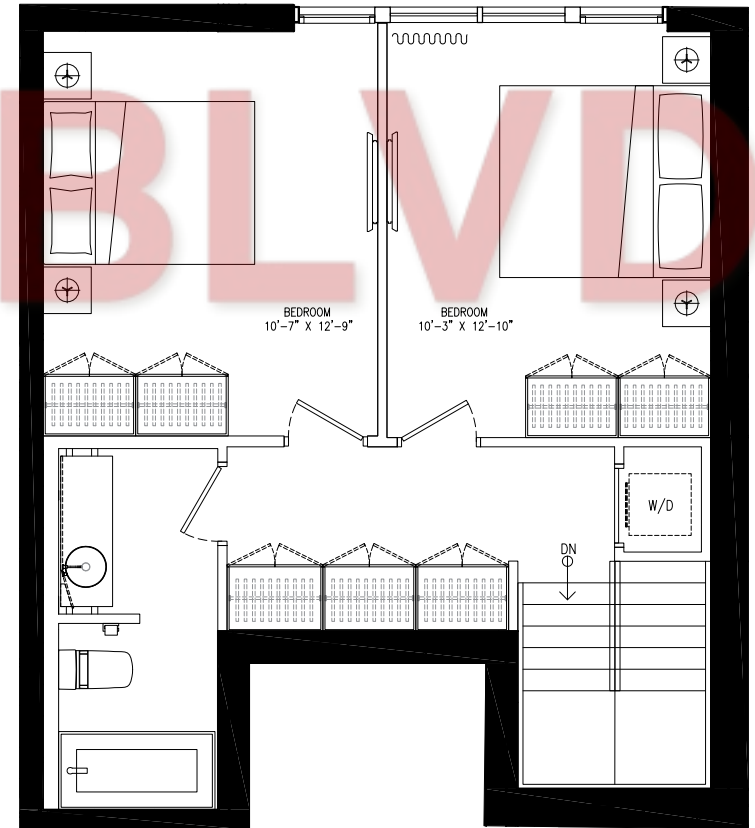

# CABIN

## 105

2 BEDROOM

INTERIOR SQ FT 942  
EXTERIOR SQ FT 269  
**TOTAL SQ FT 1,211**

SITE MAP 2<sup>ND</sup> FLOOR

LIVING LEVEL

BEDROOM LEVEL

**CURATED**  
PROPERTIES

Specifications, sizes and architectural details are approximate only, and subject to modification. Furniture is for illustration only, and not included. Actual usable square footage may vary from what is stated. Window and door locations may vary from what is shown. E.&O.E. 2015.