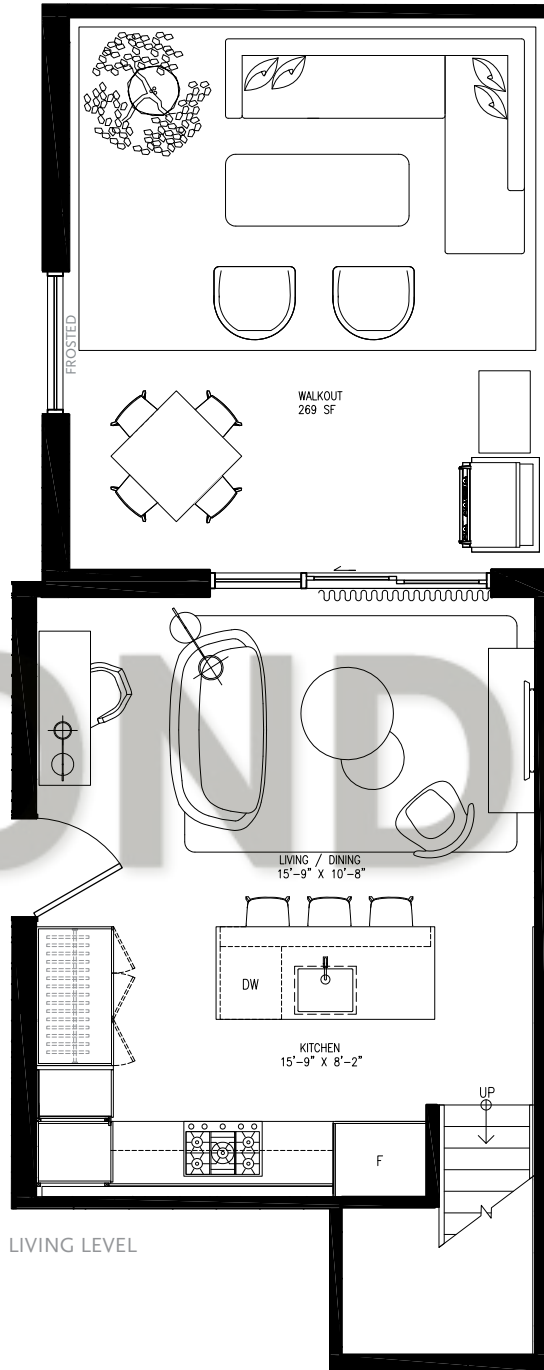

# CABIN

## 105

2 BEDROOM

INTERIOR SQ FT 942  
EXTERIOR SQ FT 269  
**TOTAL SQ FT 1,211**

SITE MAP 2<sup>ND</sup> FLOOR

LIVING LEVEL

BEDROOM LEVEL

**CURATED**  
PROPERTIES

Specifications, sizes and architectural details are approximate only, and subject to modification. Furniture is for illustration only, and not included. Actual usable square footage may vary from what is stated. Window and door locations may vary from what is shown. E.&O.E. 2015.