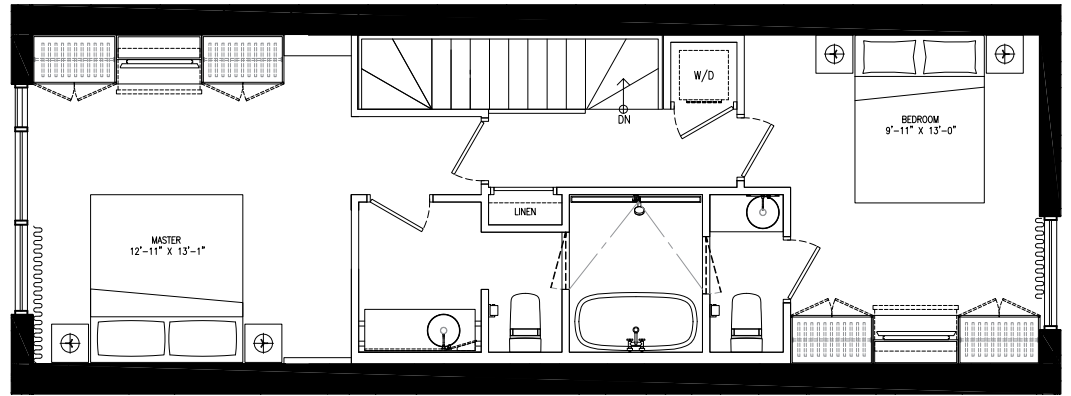

CABIN

104

2 BEDROOM

INTERIOR SQ FT 1,296
EXTERIOR SQ FT 244
TOTAL SQ FT 1,540

BEDROOM LEVEL

SITE MAP 2ND FLOOR

LIVING LEVEL

CURATED
PROPERTIES

Specifications, sizes and architectural details are approximate only, and subject to modification. Furniture is for illustration only, and not included. Actual usable square footage may vary from what is stated. Window and door locations may vary from what is shown. E.&O.E. 2015.