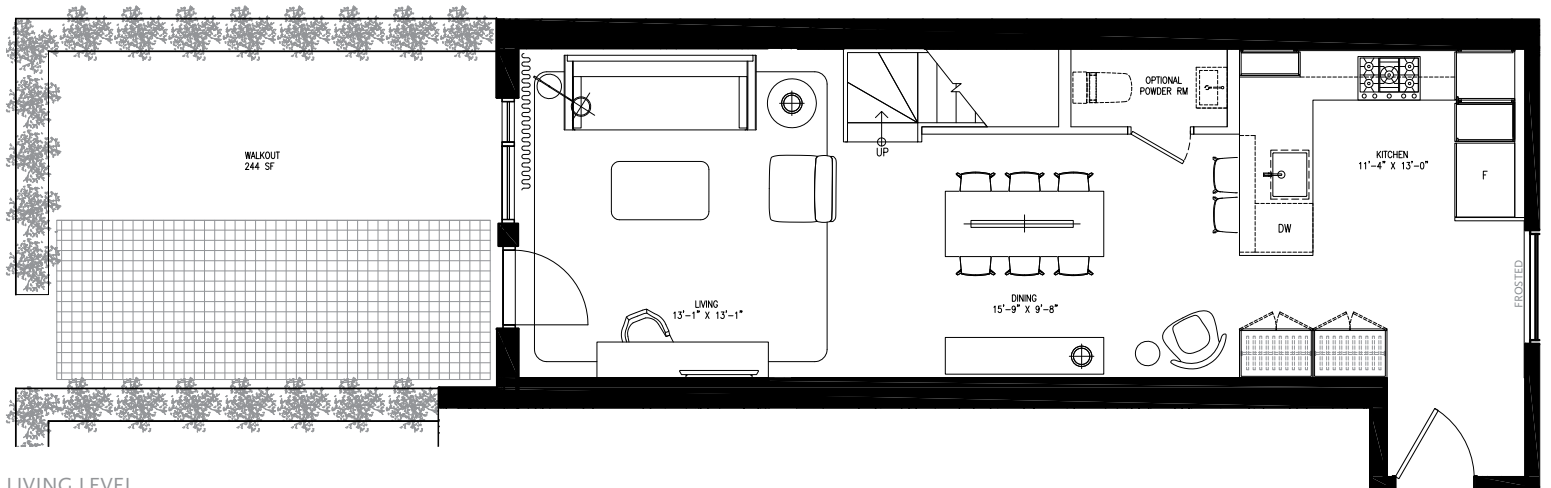

## 104

2 BEDROOM

INTERIOR SQ FT 1,296  
EXTERIOR SQ FT 244  
**TOTAL SQ FT 1,540**

BEDROOM LEVEL

SITE MAP 2<sup>ND</sup> FLOOR

LIVING LEVEL

**CURATED**  
PROPERTIES

Specifications, sizes and architectural details are approximate only, and subject to modification. Furniture is for illustration only, and not included. Actual usable square footage may vary from what is stated. Window and door locations may vary from what is shown. E.&O.E. 2015.