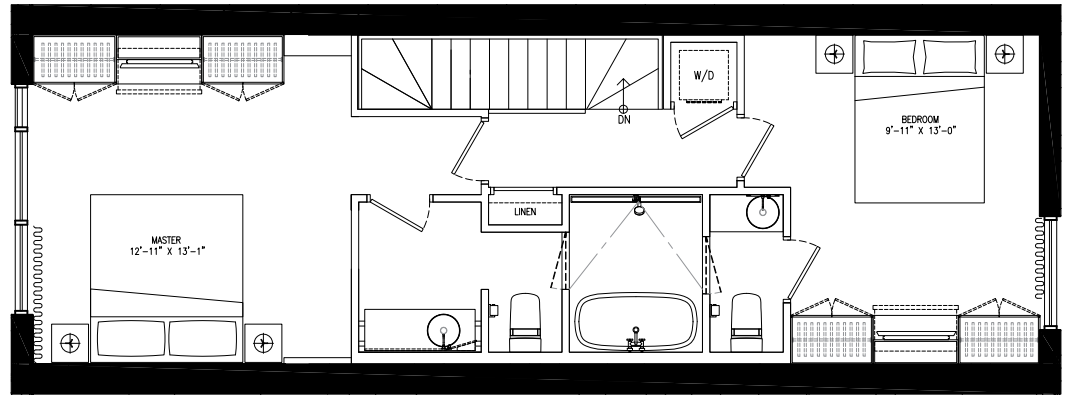

# CABIN

## 104

2 BEDROOM

INTERIOR SQ FT 1,296  
EXTERIOR SQ FT 244  
**TOTAL SQ FT 1,540**

BEDROOM LEVEL

SITE MAP 2<sup>ND</sup> FLOOR

LIVING LEVEL

**CURATED**  
PROPERTIES

Specifications, sizes and architectural details are approximate only, and subject to modification. Furniture is for illustration only, and not included. Actual usable square footage may vary from what is stated. Window and door locations may vary from what is shown. E.&O.E. 2015.