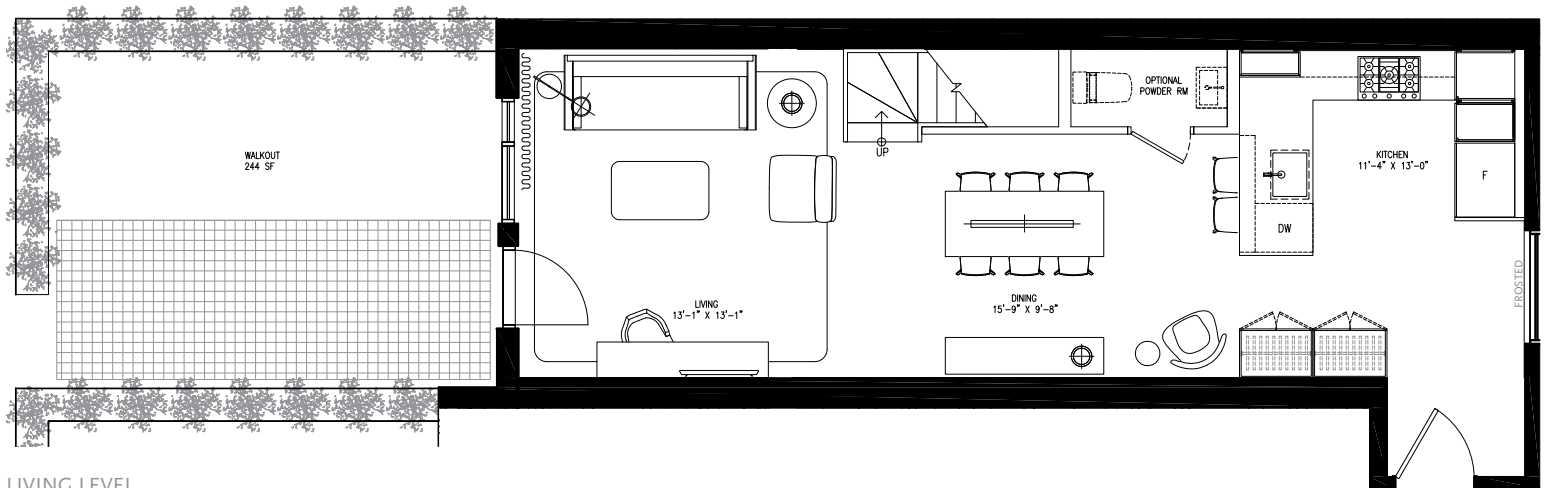

CABIN

104

2 BEDROOM

INTERIOR SQ FT 1,296
EXTERIOR SQ FT 244
TOTAL SQ FT 1,540

BEDROOM LEVEL

SITE MAP 2ND FLOOR

LIVING LEVEL

CURATED
PROPERTIES

Specifications, sizes and architectural details are approximate only, and subject to modification. Furniture is for illustration only, and not included. Actual usable square footage may vary from what is stated. Window and door locations may vary from what is shown. E.&O.E. 2015.