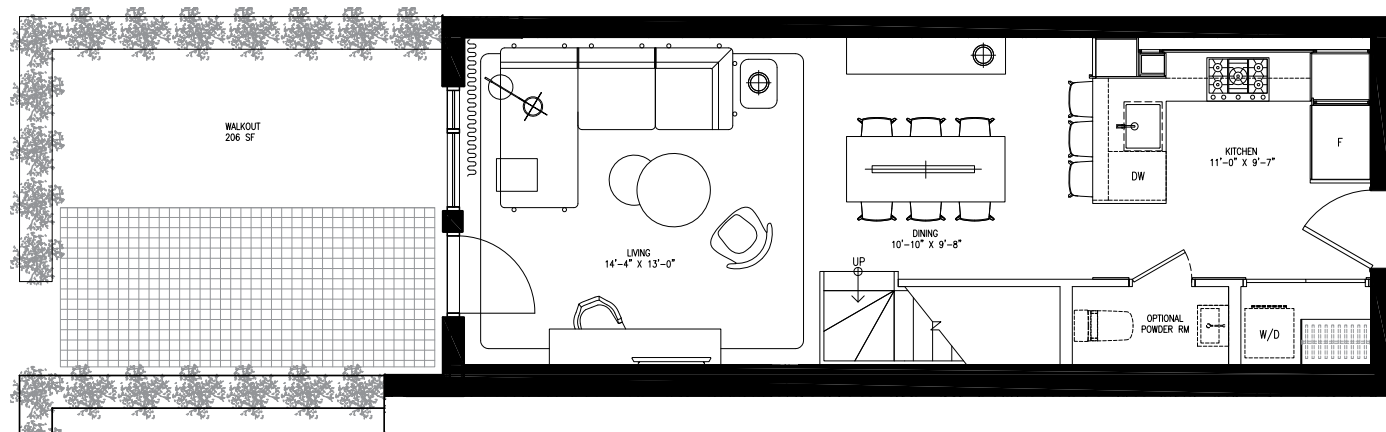

## 103

2 BEDROOM

INTERIOR SQ FT 1,116  
EXTERIOR SQ FT 206  
**TOTAL SQ FT 1,322**

SITE MAP 2<sup>ND</sup> FLOOR

BEDROOM LEVEL

LIVING LEVEL

**CURATED**  
PROPERTIES

Specifications, sizes and architectural details are approximate only, and subject to modification. Furniture is for illustration only, and not included. Actual usable square footage may vary from what is stated. Window and door locations may vary from what is shown. E.&O.E. 2015.