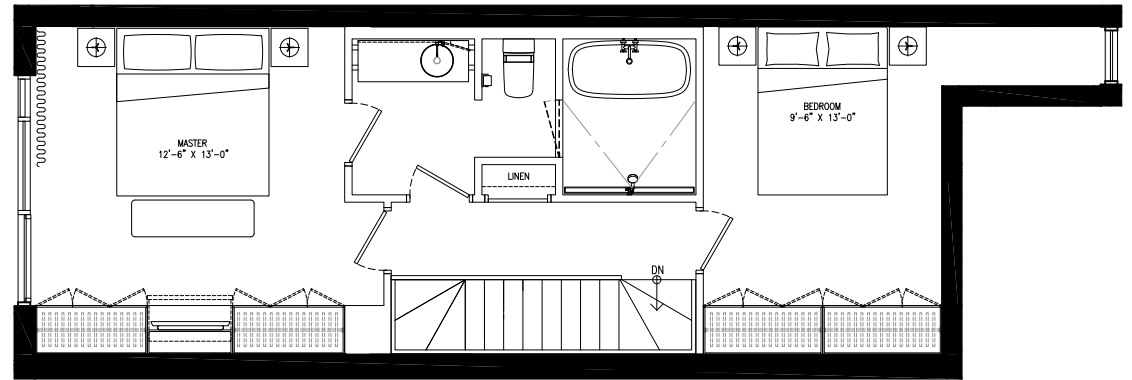

# CABIN

## 103

2 BEDROOM

INTERIOR SQ FT 1,116  
EXTERIOR SQ FT 206  
**TOTAL SQ FT 1,322**

SITE MAP 2<sup>ND</sup> FLOOR

BEDROOM LEVEL

LIVING LEVEL

**CURATED**  
PROPERTIES

Specifications, sizes and architectural details are approximate only, and subject to modification. Furniture is for illustration only, and not included. Actual usable square footage may vary from what is stated. Window and door locations may vary from what is shown. E.&O.E. 2015.