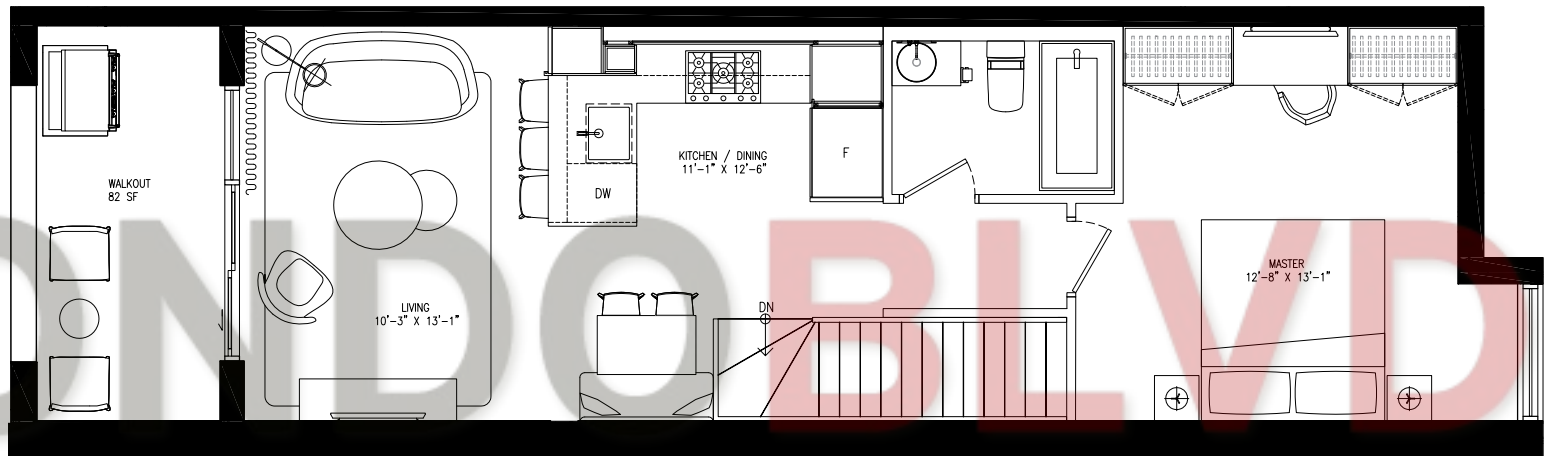

CABIN

101

1 BEDROOM

INTERIOR SQ FT 813
EXTERIOR SQ FT 82
TOTAL SQ FT 895

LIVING & BEDROOM LEVEL

CURATED
PROPERTIES

Specifications, sizes and architectural details are approximate only, and subject to modification. Furniture is for illustration only, and not included. Actual usable square footage may vary from what is stated. Window and door locations may vary from what is shown. E.&O.E. 2015.