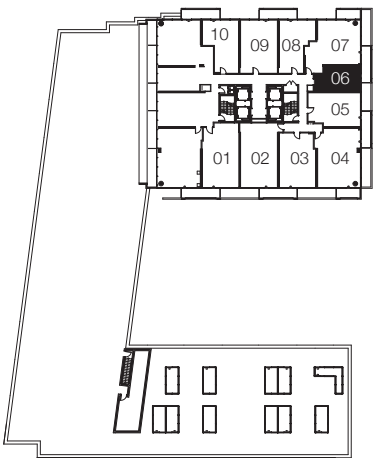

Unit applies to floors 19-23, 25-32

Unit applies to floor 18

Note: All prices, figures, sizes, specifications and information are subject to change without notice. E.&O.E. All areas and stated dimensions are approximate. Actual usable floor space, living area and square footage may vary from stated floor area. Balcony sizes and locations vary per floor (numbers indicate floor level). All illustrations are artist's concept only. The unit shown may be the reverse of the unit purchased. © 2015 2131 Yonge Development GP Limited . All rights reserved