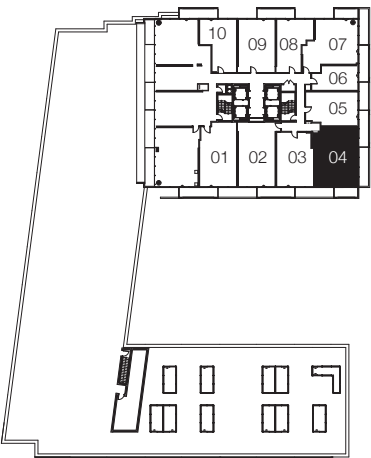

Unit applies to floors 19-23, 25-32

Unit applies to floor 18

Note: All prices, figures, sizes, specifications and information are subject to change without notice. E.&O.E. All areas and stated dimensions are approximate. Actual usable floor space, living area and square footage may vary from stated floor area. Balcony sizes and locations vary per floor (numbers indicate floor level). All illustrations are artist's concept only. The unit shown may be the reverse of the unit purchased. © 2015 2131 Yonge Development GP Limited . All rights reserved