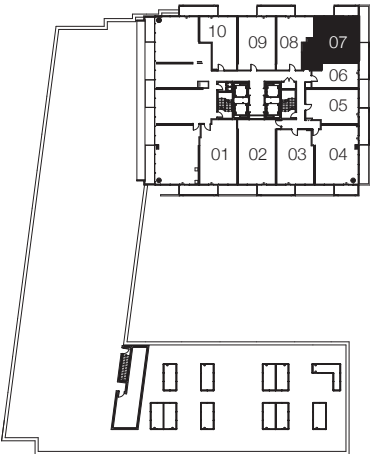

Unit applies to floors 19-23, 25-32

Unit applies to floor 18

Note: All prices, figures, sizes, specifications and information are subject to change without notice. E.&O.E. All areas and stated dimensions are approximate. Actual usable floor space, living area and square footage may vary from stated floor area. Balcony sizes and locations vary per floor (numbers indicate floor level). All illustrations are artist's concept only. The unit shown may be the reverse of the unit purchased. © 2015 2131 Yonge Development GP Limited . All rights reserved