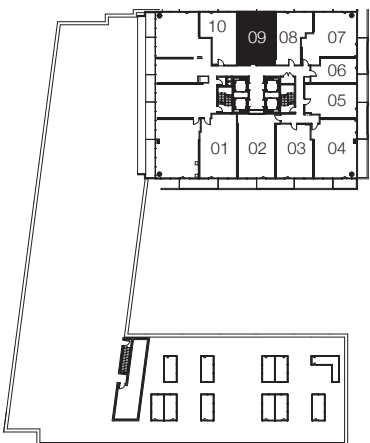

Unit applies to floors 19-23, 25-32

Unit applies to floor 18

Note: All prices, figures, sizes, specifications and information are subject to change without notice. E.&O.E. All areas and stated dimensions are approximate. Actual usable floor space, living area and square footage may vary from stated floor area. Balcony sizes and locations vary per floor (numbers indicate floor level). All illustrations are artist's concept only. The unit shown may be the reverse of the unit purchased. © 2015 2131 Yonge Development GP Limited . All rights reserved