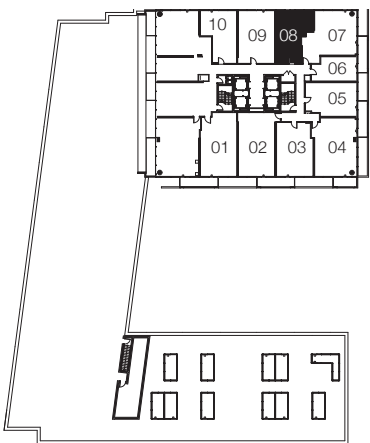

Unit applies to floors 19-23, 25-32

Unit applies to floor 18

Note: All prices, figures, sizes, specifications and information are subject to change without notice. E.&O.E. All areas and stated dimensions are approximate. Actual usable floor space, living area and square footage may vary from stated floor area. Balcony sizes and locations vary per floor (numbers indicate floor level). All illustrations are artist's concept only. The unit shown may be the reverse of the unit purchased. © 2015 2131 Yonge Development GP Limited . All rights reserved