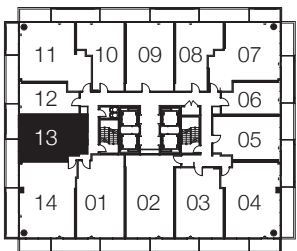

MASTER BEDROOM ENTRANCE OPTION

Unit applies to floors 19-23, 25-32

Note: All prices, figures, sizes, specifications and information are subject to change without notice. E.&O.E. All areas and stated dimensions are approximate. Actual usable floor space, living area and square footage may vary from stated floor area. Balcony sizes and locations vary per floor (numbers indicate floor level). All illustrations are artist's concept only. The unit shown may be the reverse of the unit purchased. © 2015 2131 Yonge Development GP Limited. All rights reserved