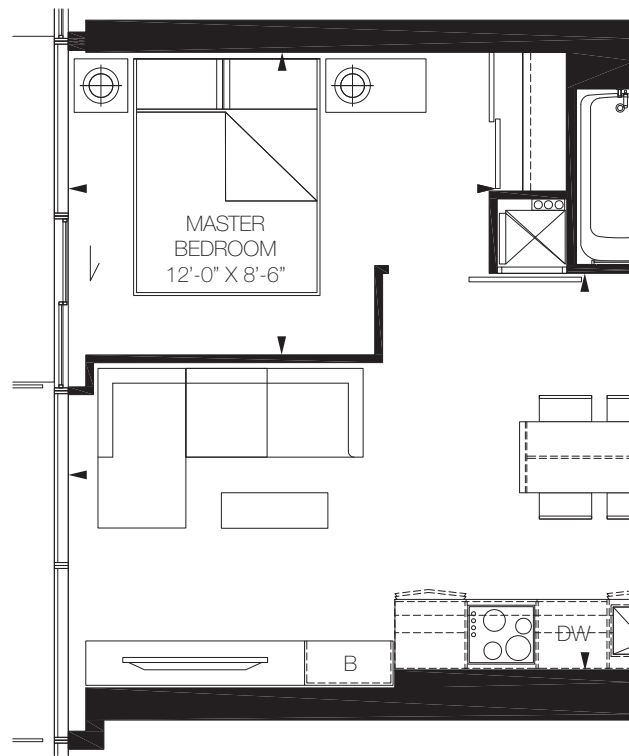

MASTER BEDROOM ENTRANCE OPTION

Unit applies to floors 19-23, 25-32

Note: All prices, figures, sizes, specifications and information are subject to change without notice. E.&O.E. All areas and stated dimensions are approximate. Actual usable floor space, living area and square footage may vary from stated floor area. Balcony sizes and locations vary per floor (numbers indicate floor level). All illustrations are artist's concept only. The unit shown may be the reverse of the unit purchased. © 2015 2131 Yonge Development GP Limited. All rights reserved