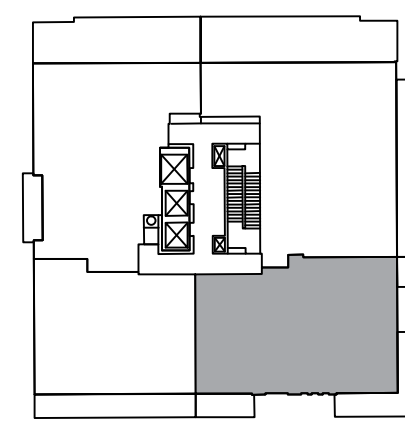

SUITE 3K

1525 SQ FT

3 BEDROOM + 2.5 BATH
PLUS APPROX. 177+68+39 SQ FT BALCONY

FLOOR 19

FLOOR 20