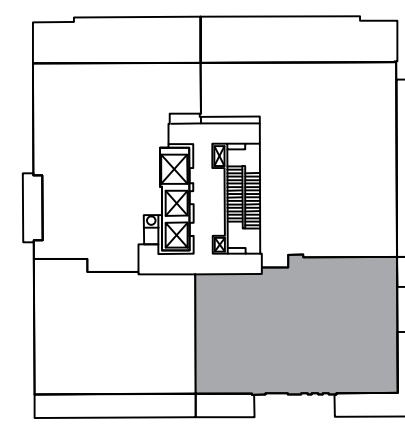

SUITE 3K

1525

3 BEDROOM + 2.5 BATH
PLUS APPROX. 177+68+39 SQ FT BALCONY

SQ FT

FLOOR 19

FLOOR 20