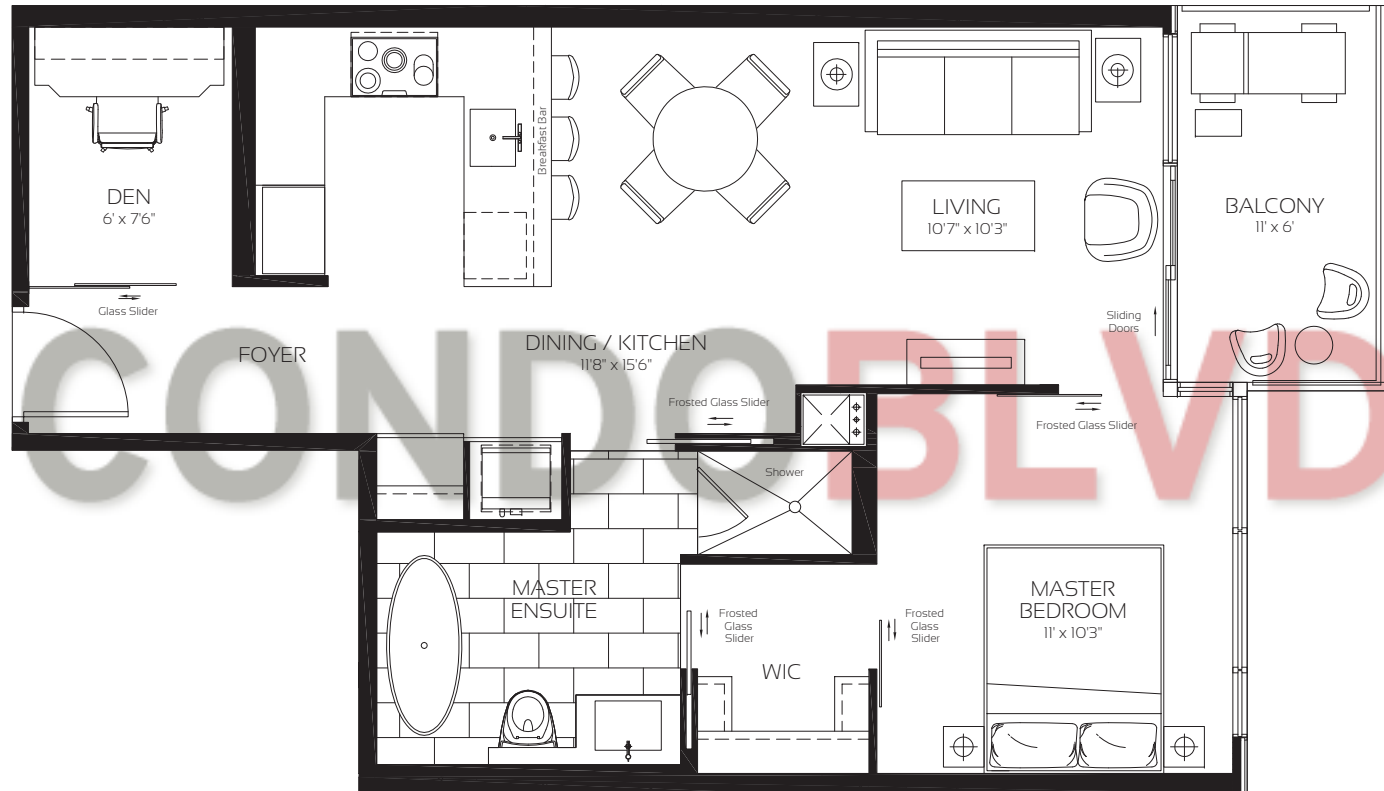

PRINCESS GRACE

1 Bedroom + Den	
	sq ft
Interior Area	674
Balcony Area	66
TOTAL AREA	740