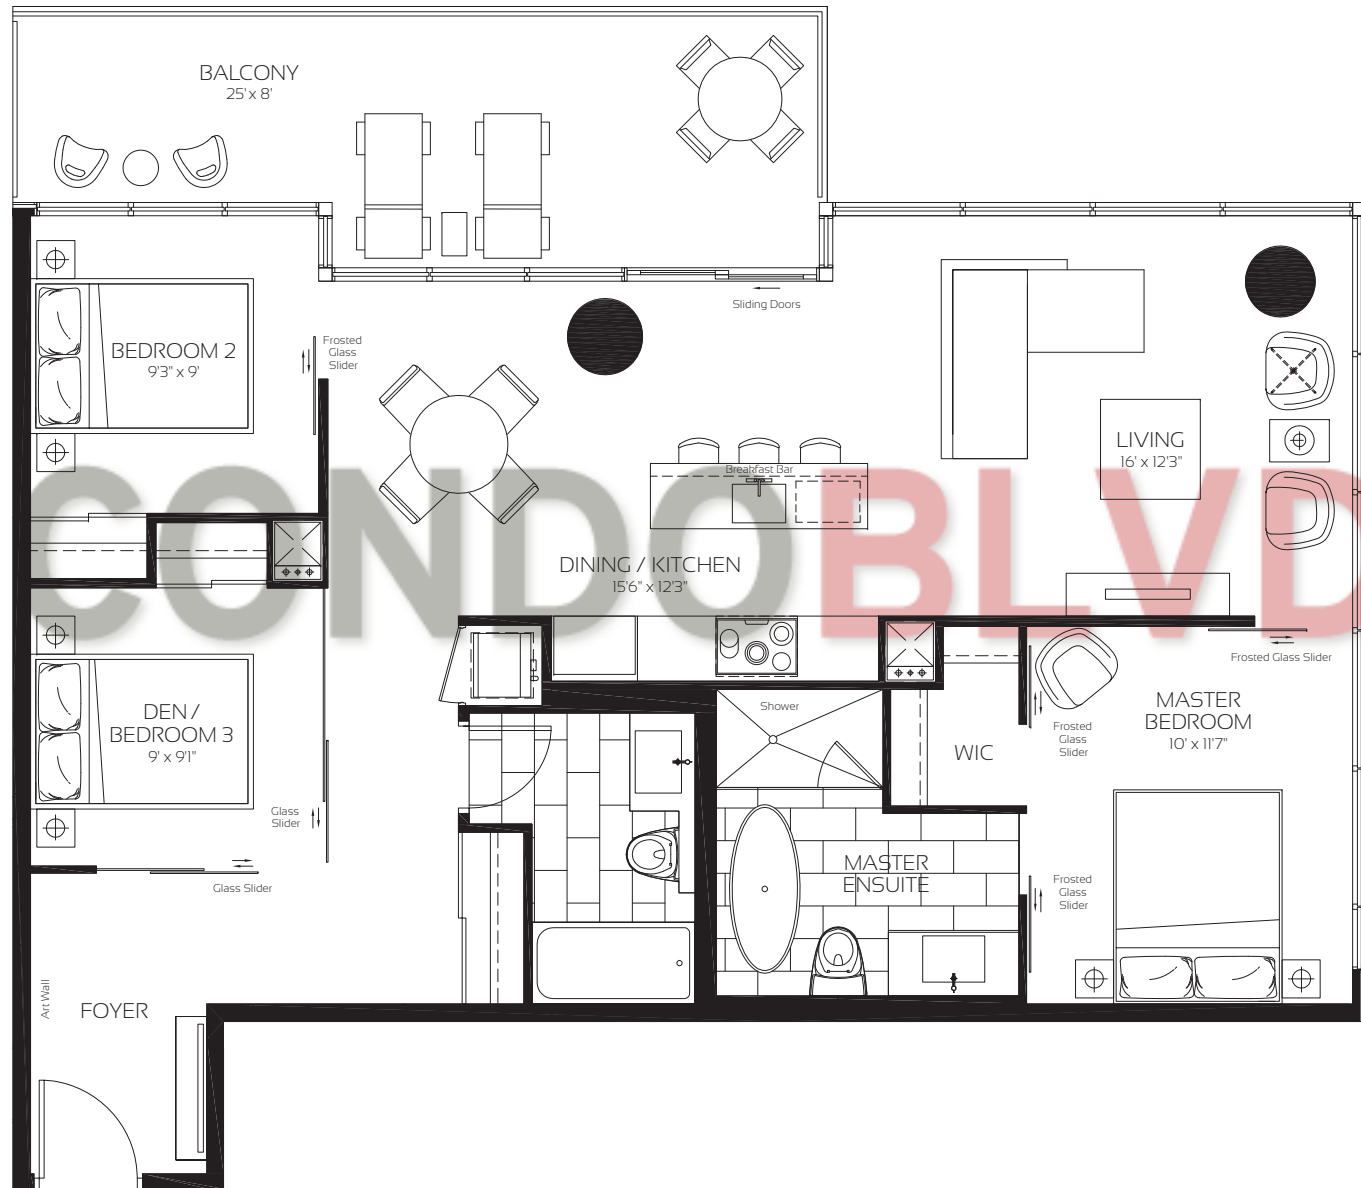

MICHIGAN Avenue

2 Bedroom + Den

THE RESIDENCES OF
488 UNIVERSITY AVENUE

MICHIGAN

2 Bedroom + Den

sq ft

Interior Area 1042

Balcony Area 180

TOTAL AREA 1222