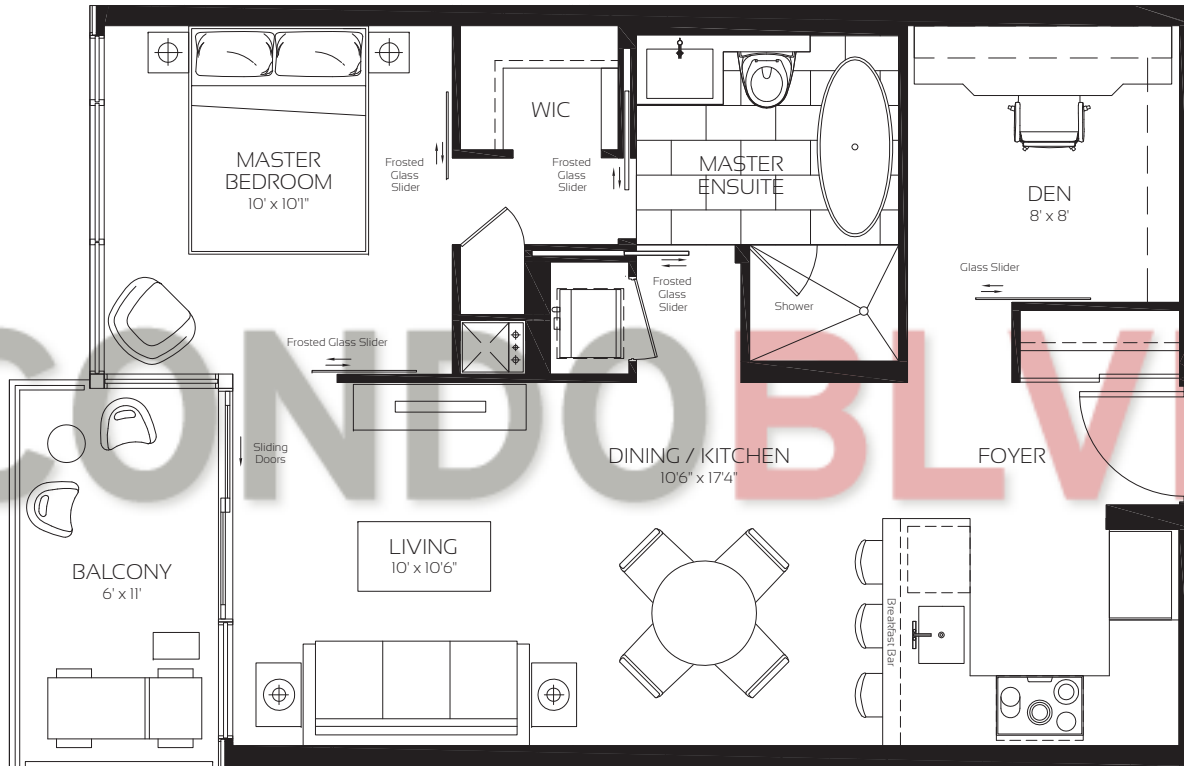

MELROSE Avenue

1 Bedroom + Den

THE RESIDENCES OF
488 UNIVERSITY AVENUE

MELROSE

1 Bedroom + Den

sq ft

Interior Area 649

Balcony Area 66

TOTAL AREA 715