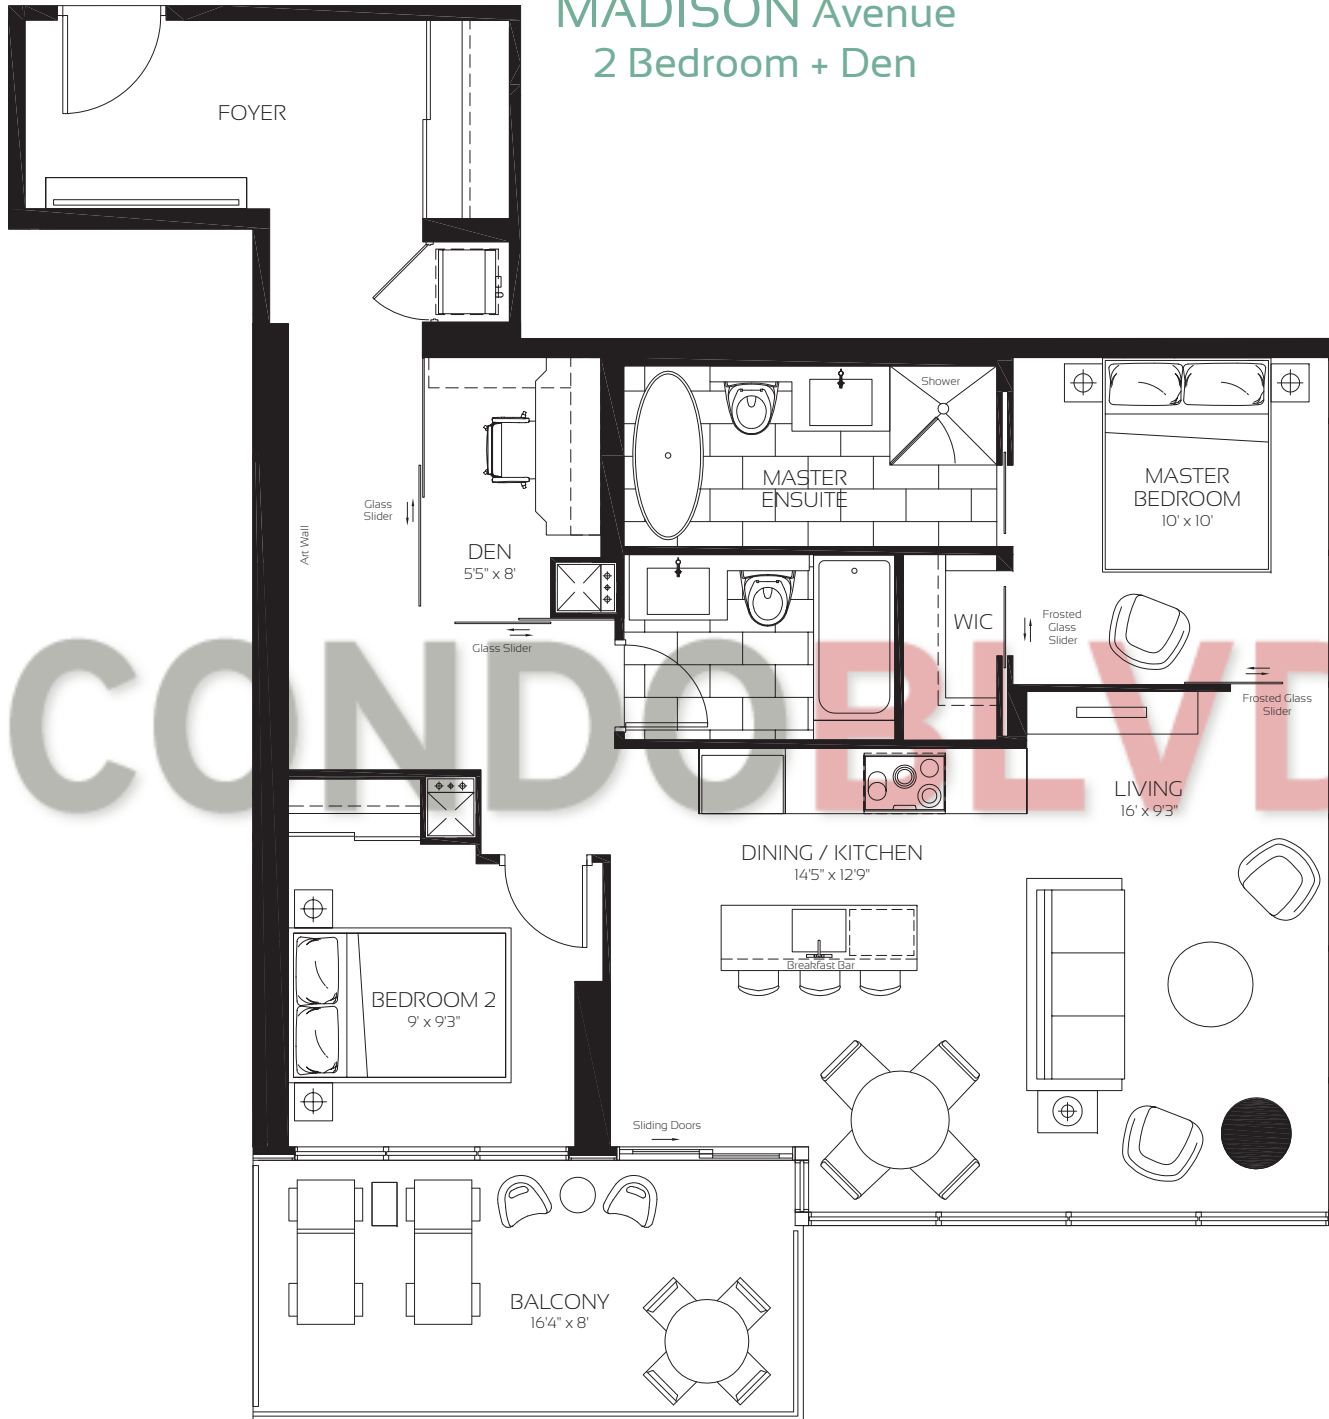

MADISON Avenue

2 Bedroom + Den

THE RESIDENCES OF
488 UNIVERSITY AVENUE

MADISON

2 Bedroom + Den	sq ft
Interior Area	986
Balcony Area	130
TOTAL AREA	1116