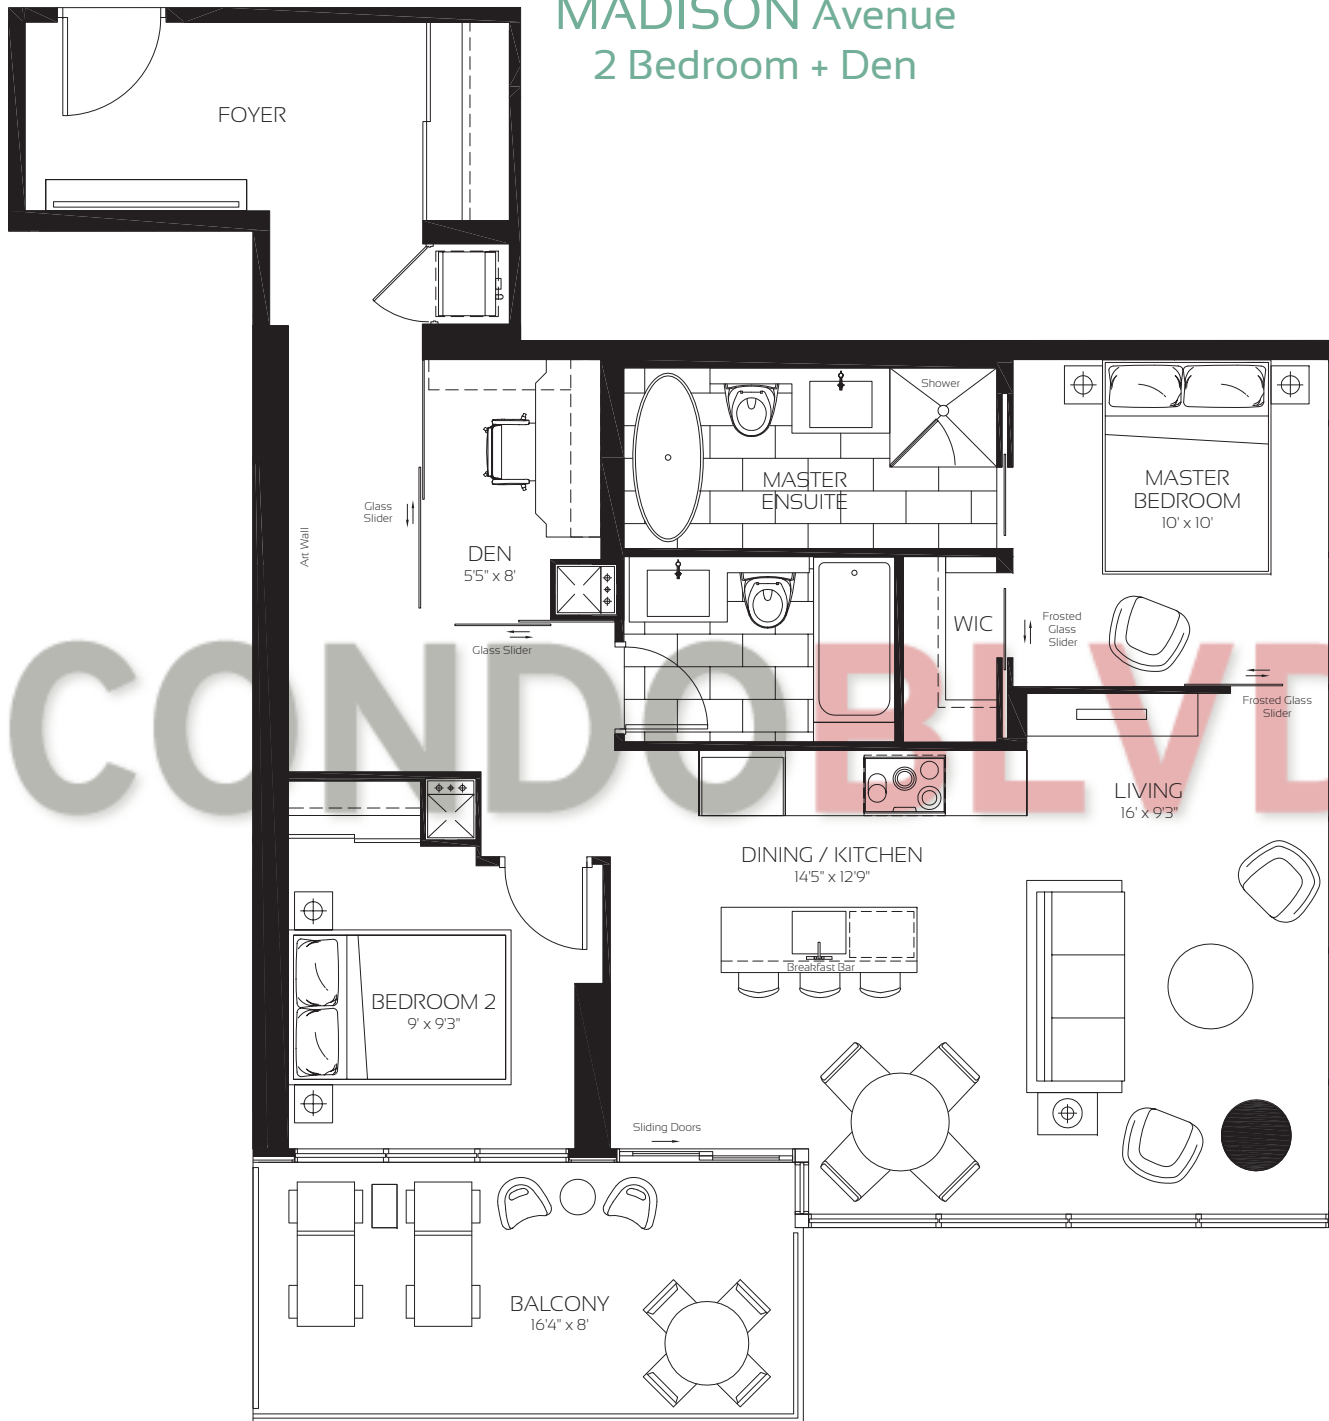

MADISON Avenue

2 Bedroom + Den

THE RESIDENCES OF
488 UNIVERSITY AVENUE

MADISON

2 Bedroom + Den	sq ft
Interior Area	986
Balcony Area	130
TOTAL AREA	1116