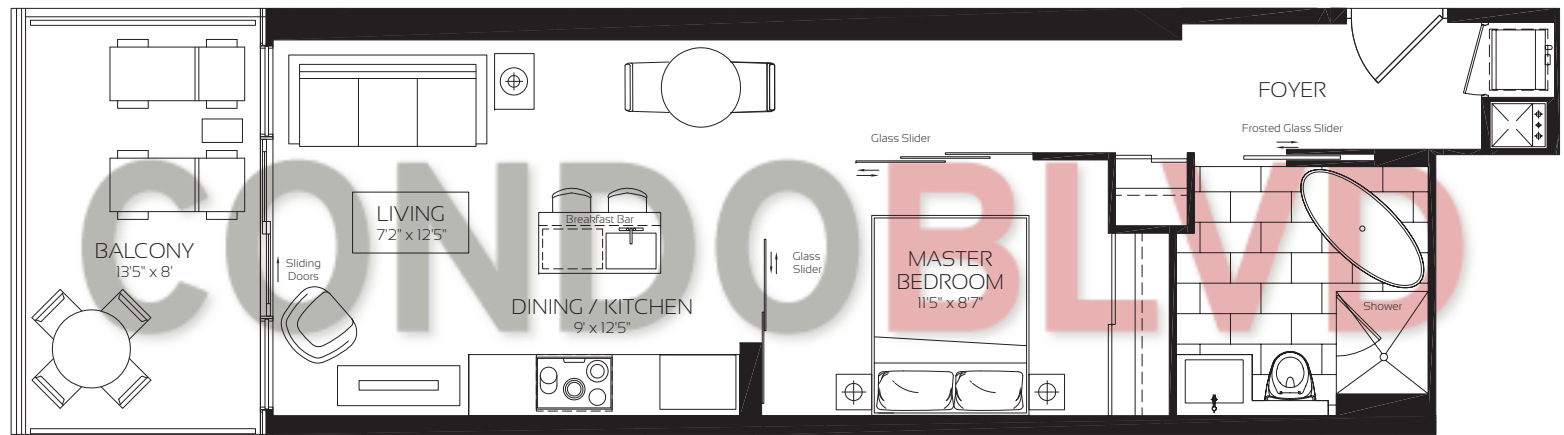

COLLINS Avenue

1 Bedroom

THE RESIDENCES OF
488 UNIVERSITY AVENUE

COLLINS

1 Bedroom

	sq ft
Interior Area	544
Balcony Area	108
TOTAL AREA	652