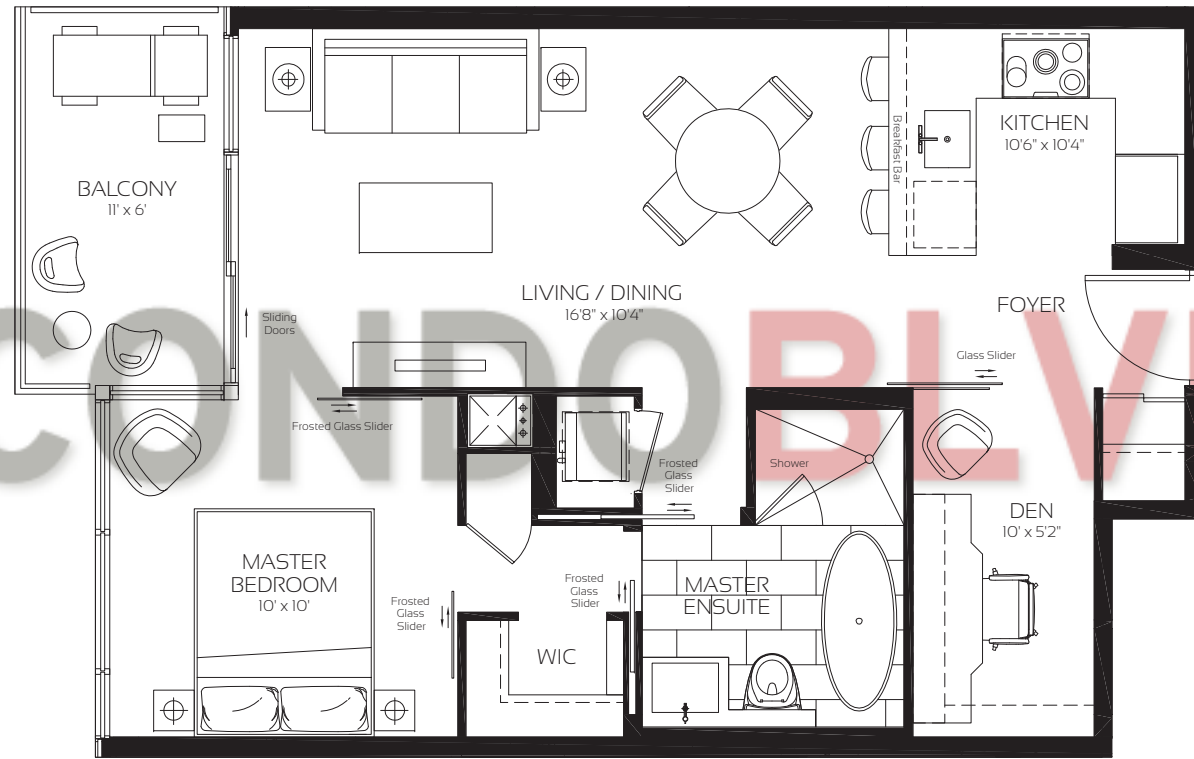

CHAMPS-ÉLYSÉES

1 Bedroom + Den	
	sq ft
Interior Area	620
Balcony Area	66
TOTAL AREA	686