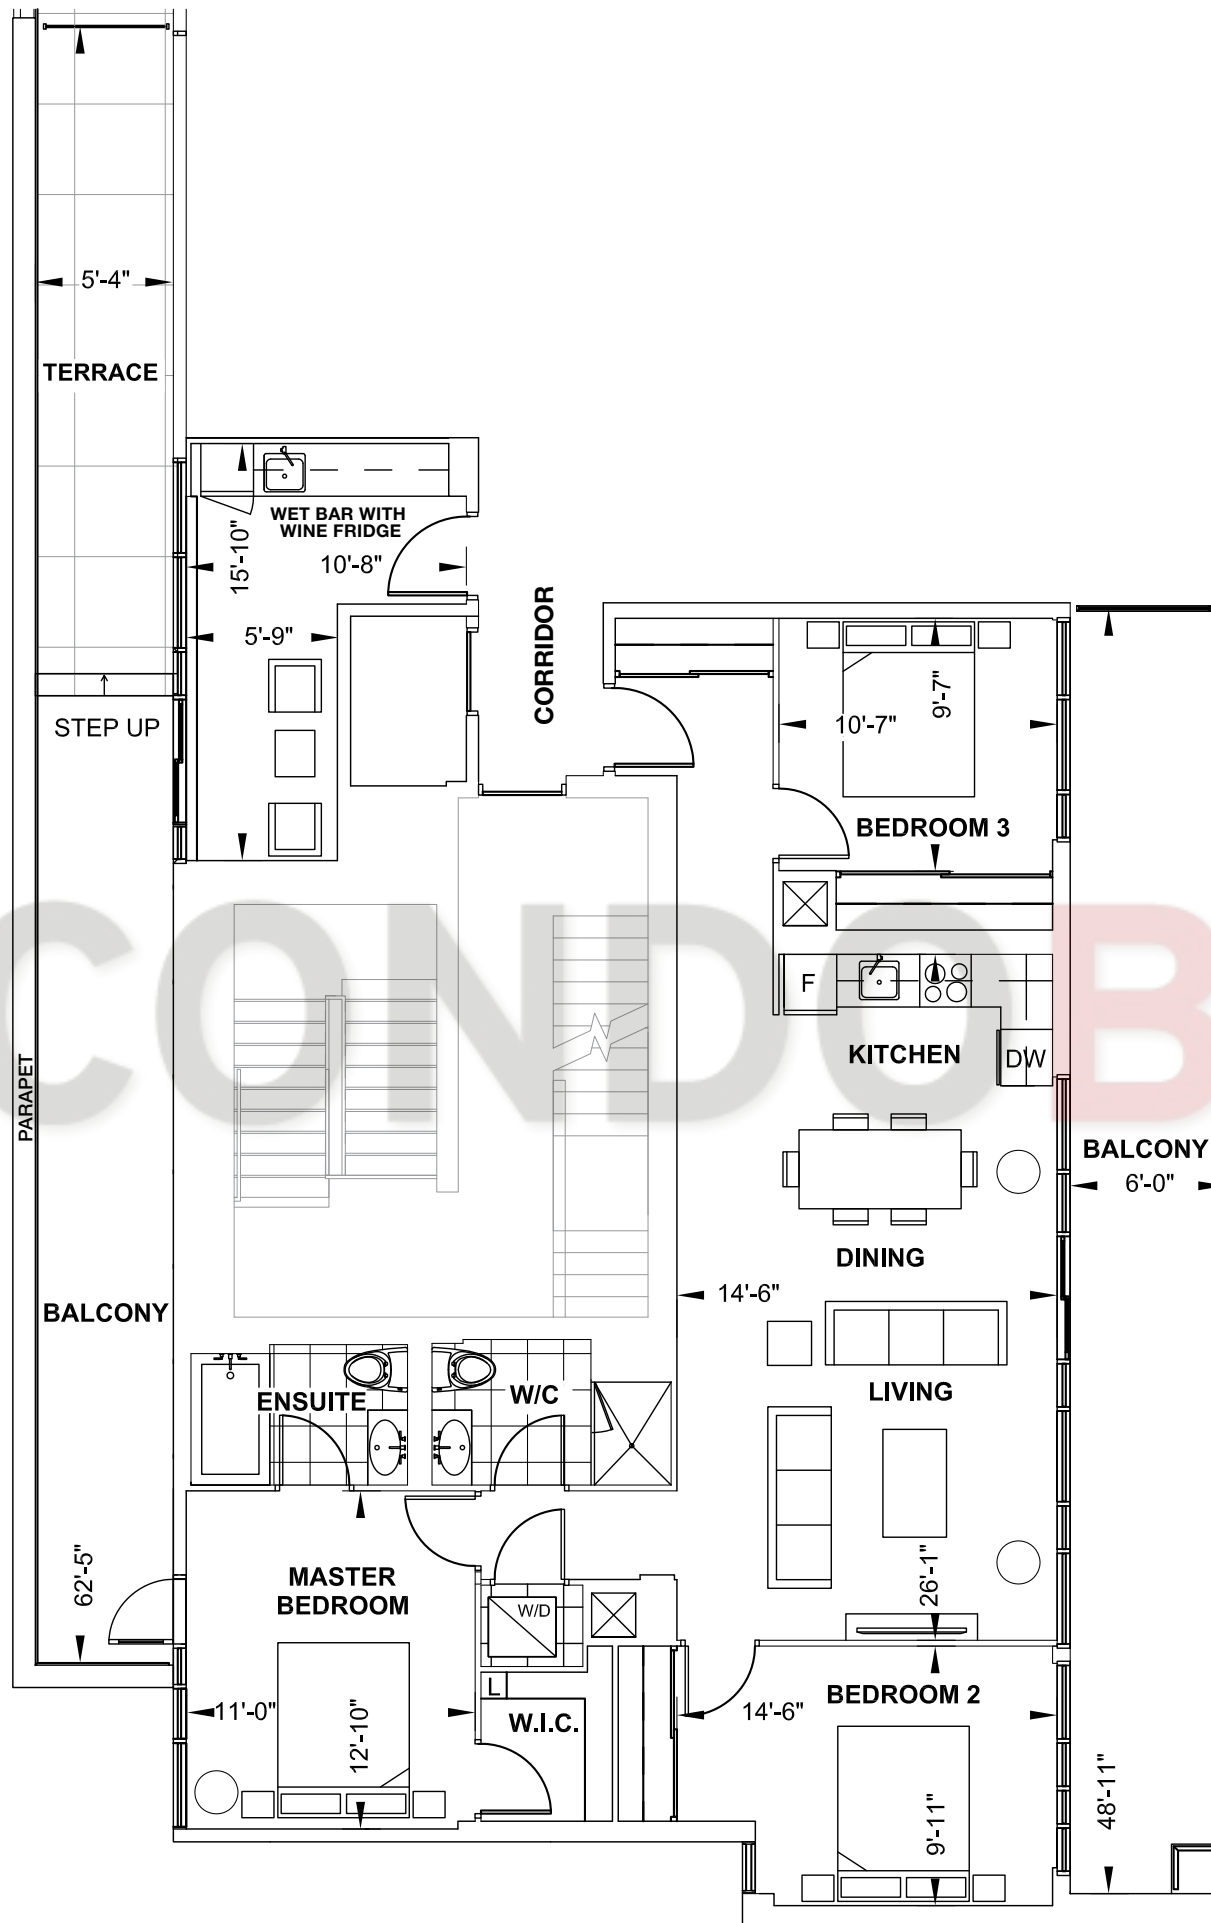

H1358

PENTHOUSE SUITE

3 Bedroom

10' Ceilings

Interior 1,358 Sq.Ft.

Exterior 623 Sq.Ft.

Total 1,981 Sq.Ft.

CONDOMINIUM BLVD

PENTHOUSE • FLOOR 29