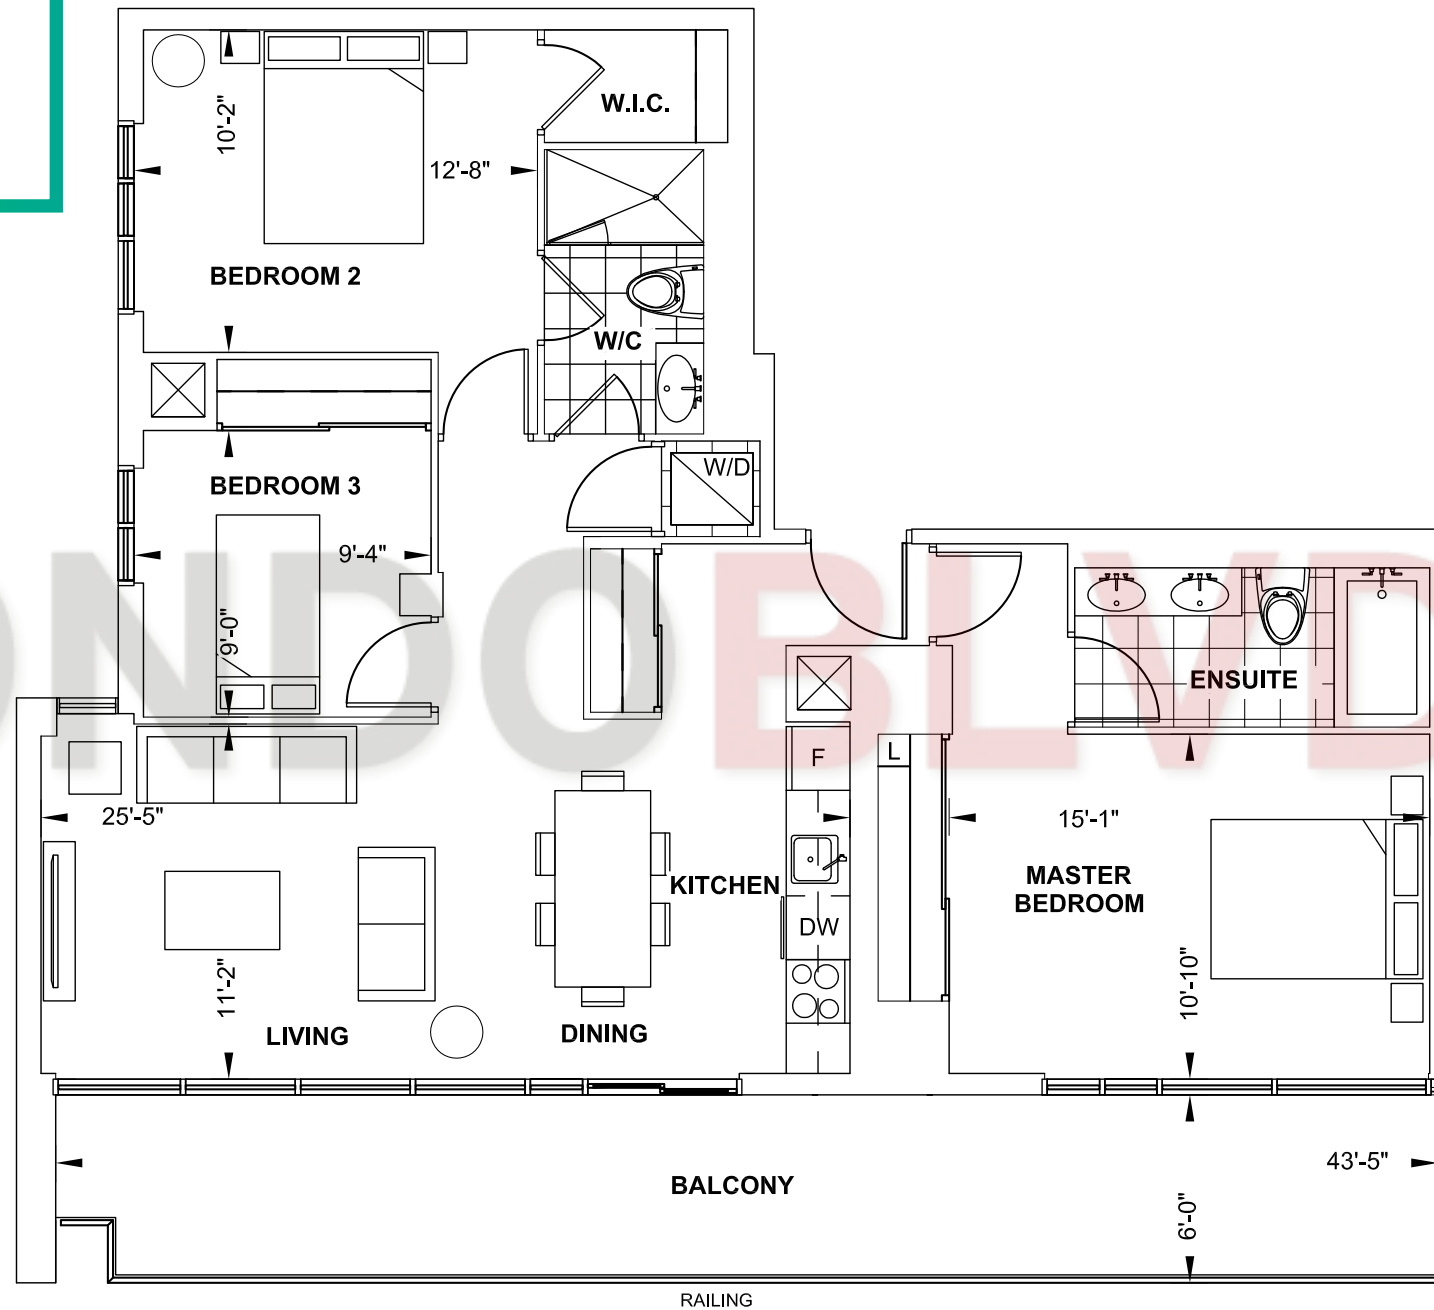

H1133

PENTHOUSE SUITE

3 Bedroom

10' Ceilings

Interior 1,133 Sq.Ft.

Exterior 255 Sq.Ft.

Total 1,388 Sq.Ft.

LOWER PENTHOUSE • FLOOR 28