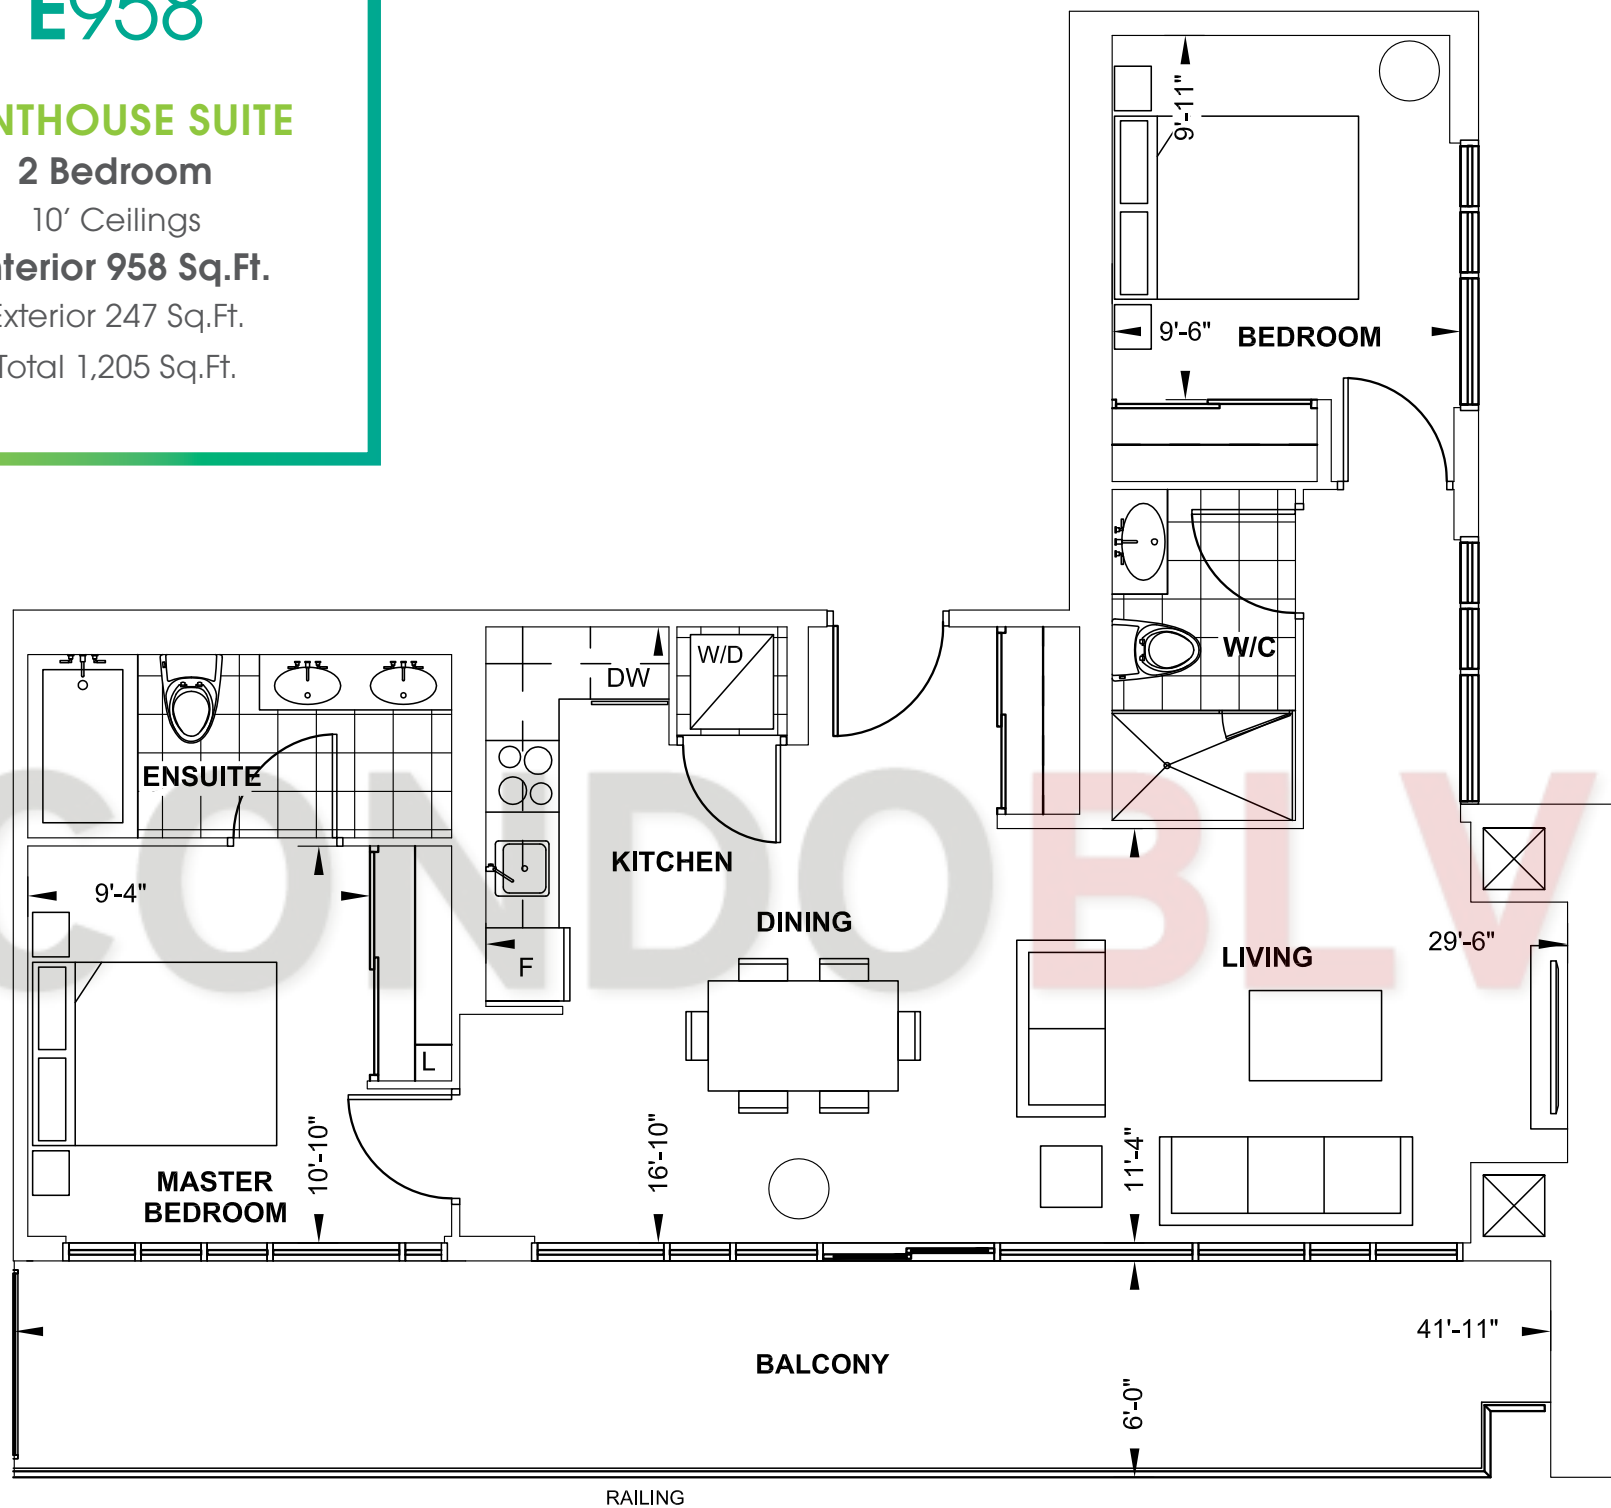

E958

PENTHOUSE SUITE

2 Bedroom

10' Ceilings

Interior 958 Sq.Ft.

Exterior 247 Sq.Ft.

Total 1,205 Sq.Ft.

LOWER PENTHOUSE • FLOOR 28