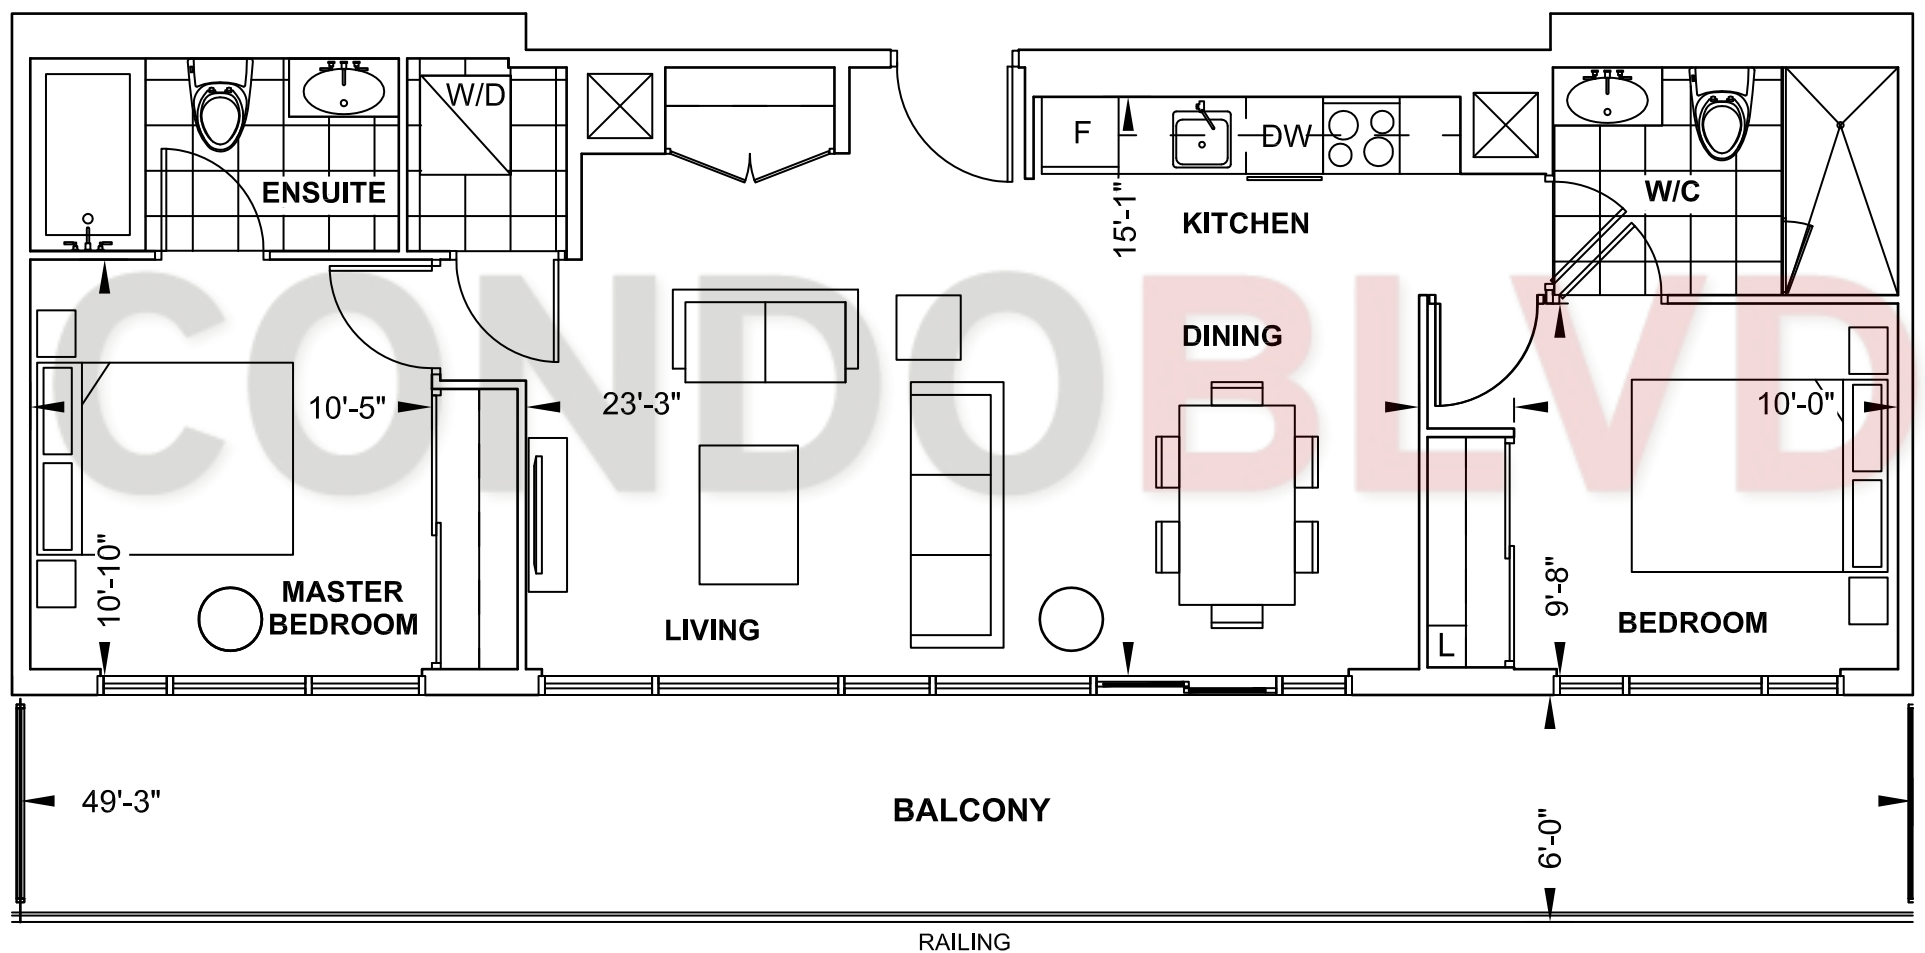

E861

PENTHOUSE SUITE

2 Bedroom

10' Ceilings

Interior 861 Sq.Ft.

Exterior 295 Sq.Ft.

Total 1,156 Sq.Ft.

LOWER PENTHOUSE • FLOOR 28