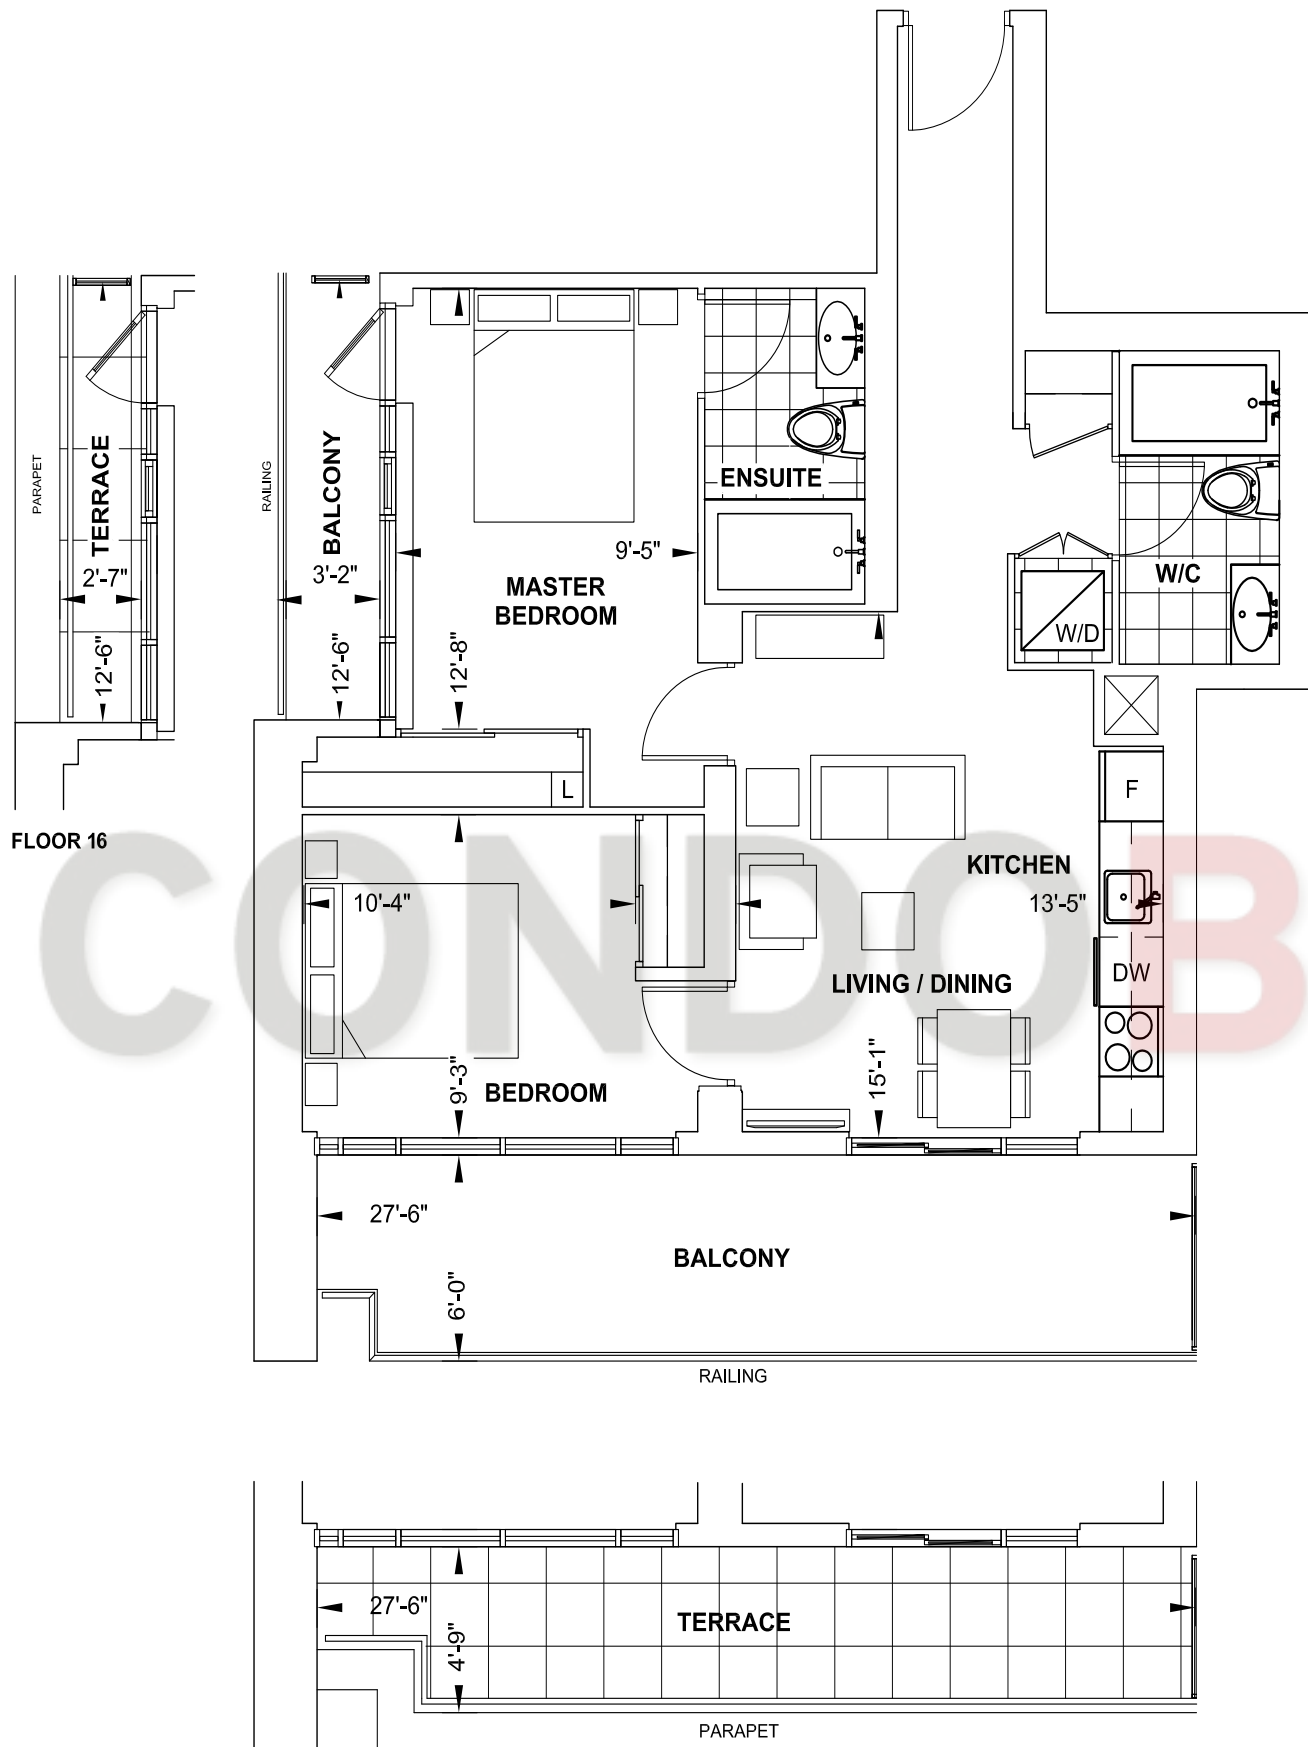

# E771

2 Bedroom

Interior 771 Sq.Ft.

Exterior 192 Sq.Ft.

Total 963 Sq.Ft.

## TOWER SERIES

9' CEILING • FLOOR 15 - 23 & 25

## TOWER SERIES

9' CEILING • FLOOR 6 - 11