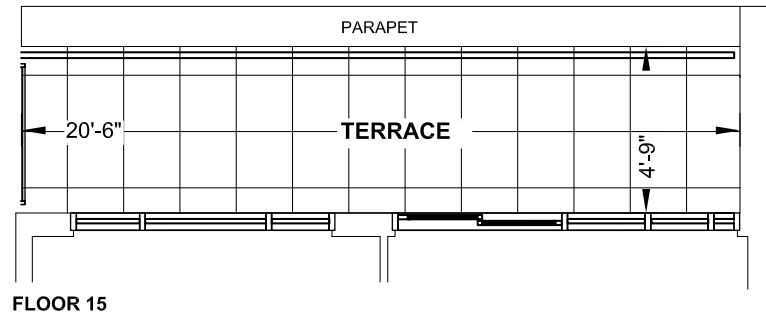

E769

2 Bedroom
Interior 769 Sq.Ft.
Exterior 123 Sq.Ft.
Total 892 Sq.Ft.

FLOOR 15

TOWER SERIES

9' CEILING • FLOOR 15 - 23 & 25