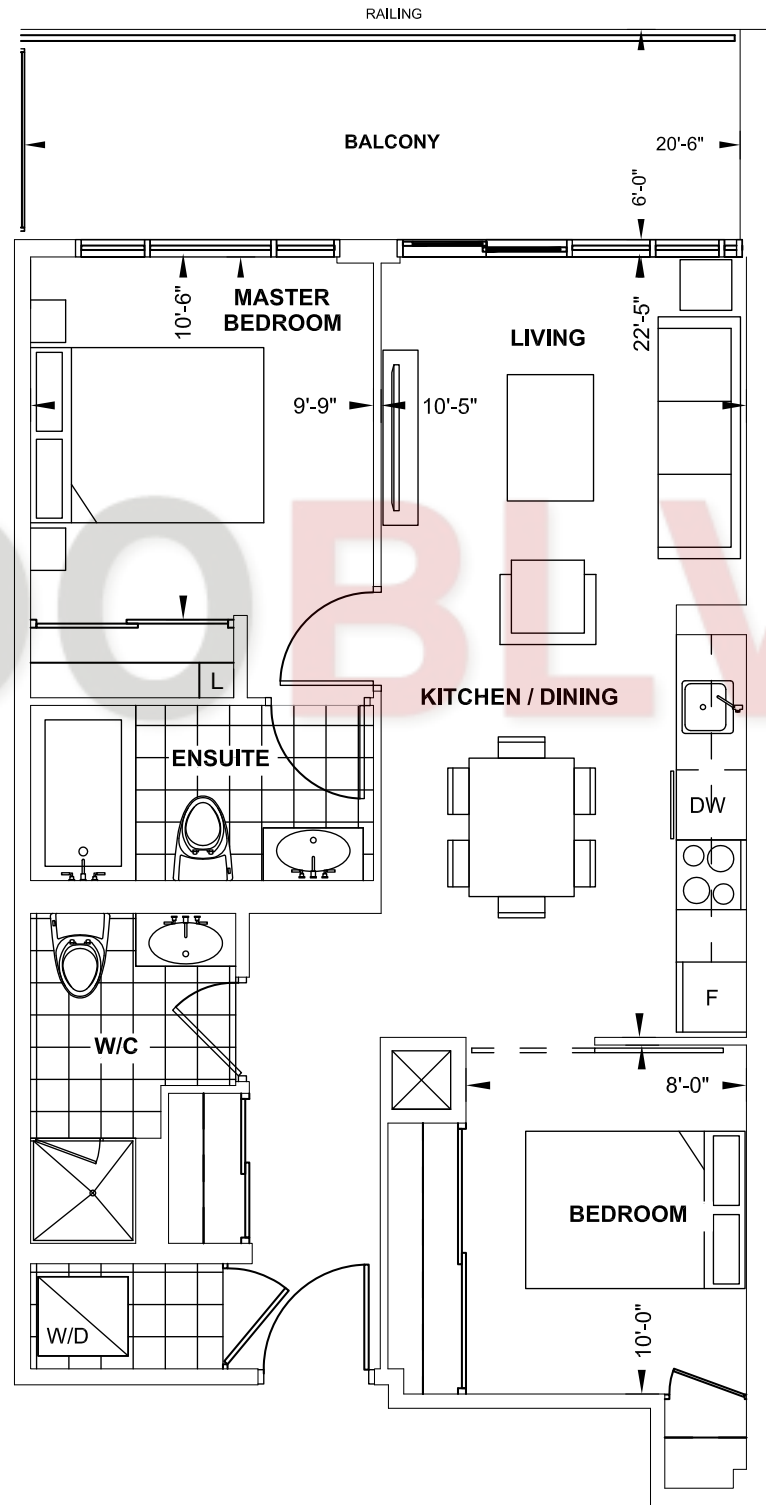

E769

2 Bedroom
Interior 769 Sq.Ft.
Exterior 123 Sq.Ft.
Total 892 Sq.Ft.

FLOOR 15

TOWER SERIES

9' CEILING • FLOOR 15 - 23 & 25