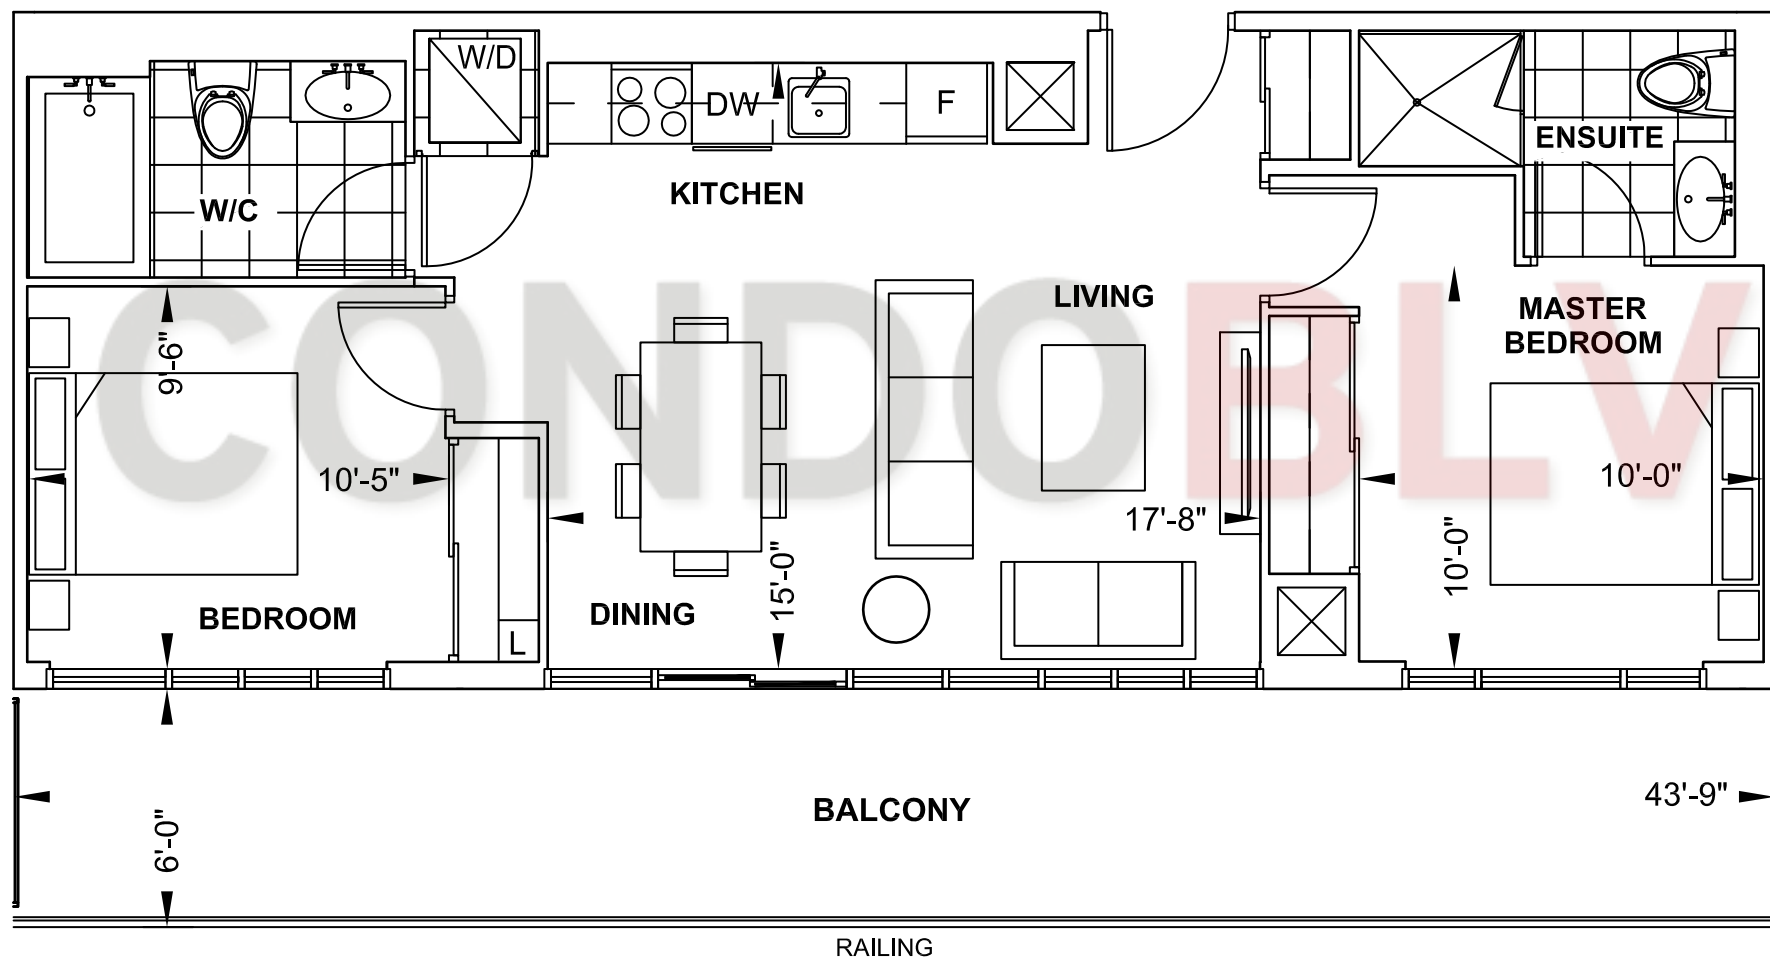

E746

PENTHOUSE SUITE

2 Bedroom

10' Ceilings

Interior 746 Sq.Ft.

Exterior 262 Sq.Ft.

Total 1,008 Sq.Ft.

PENTHOUSE • FLOOR 29