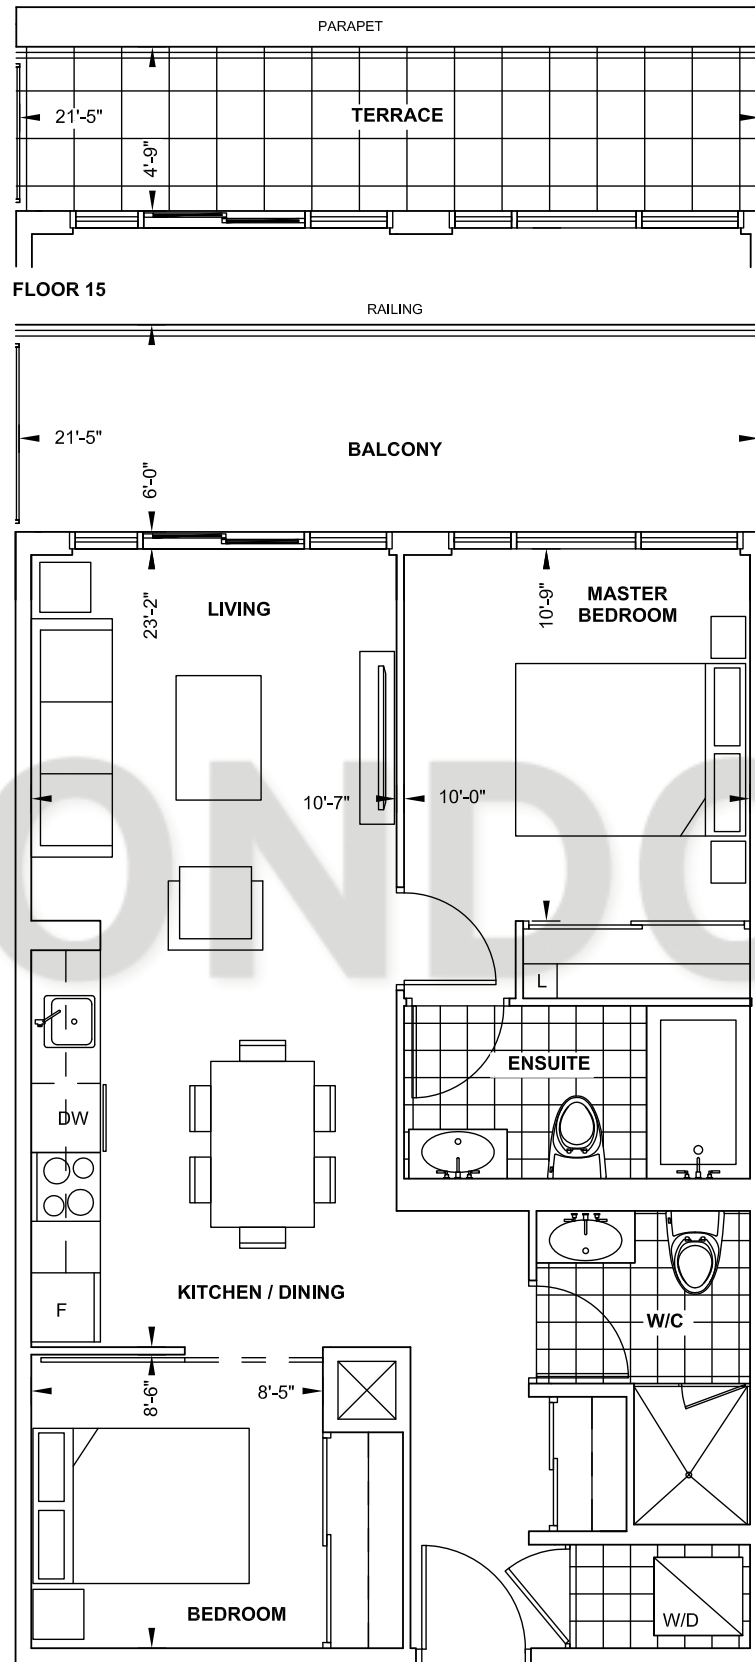

E721

2 Bedroom

Interior 721 Sq.Ft.

Exterior 127 Sq.Ft.

Total 848 Sq.Ft.

CONDOP BLVD

TOWER SERIES

9' CEILING • FLOOR 15 - 23

RICHMOND SERIES

10' CEILING • FLOOR 25